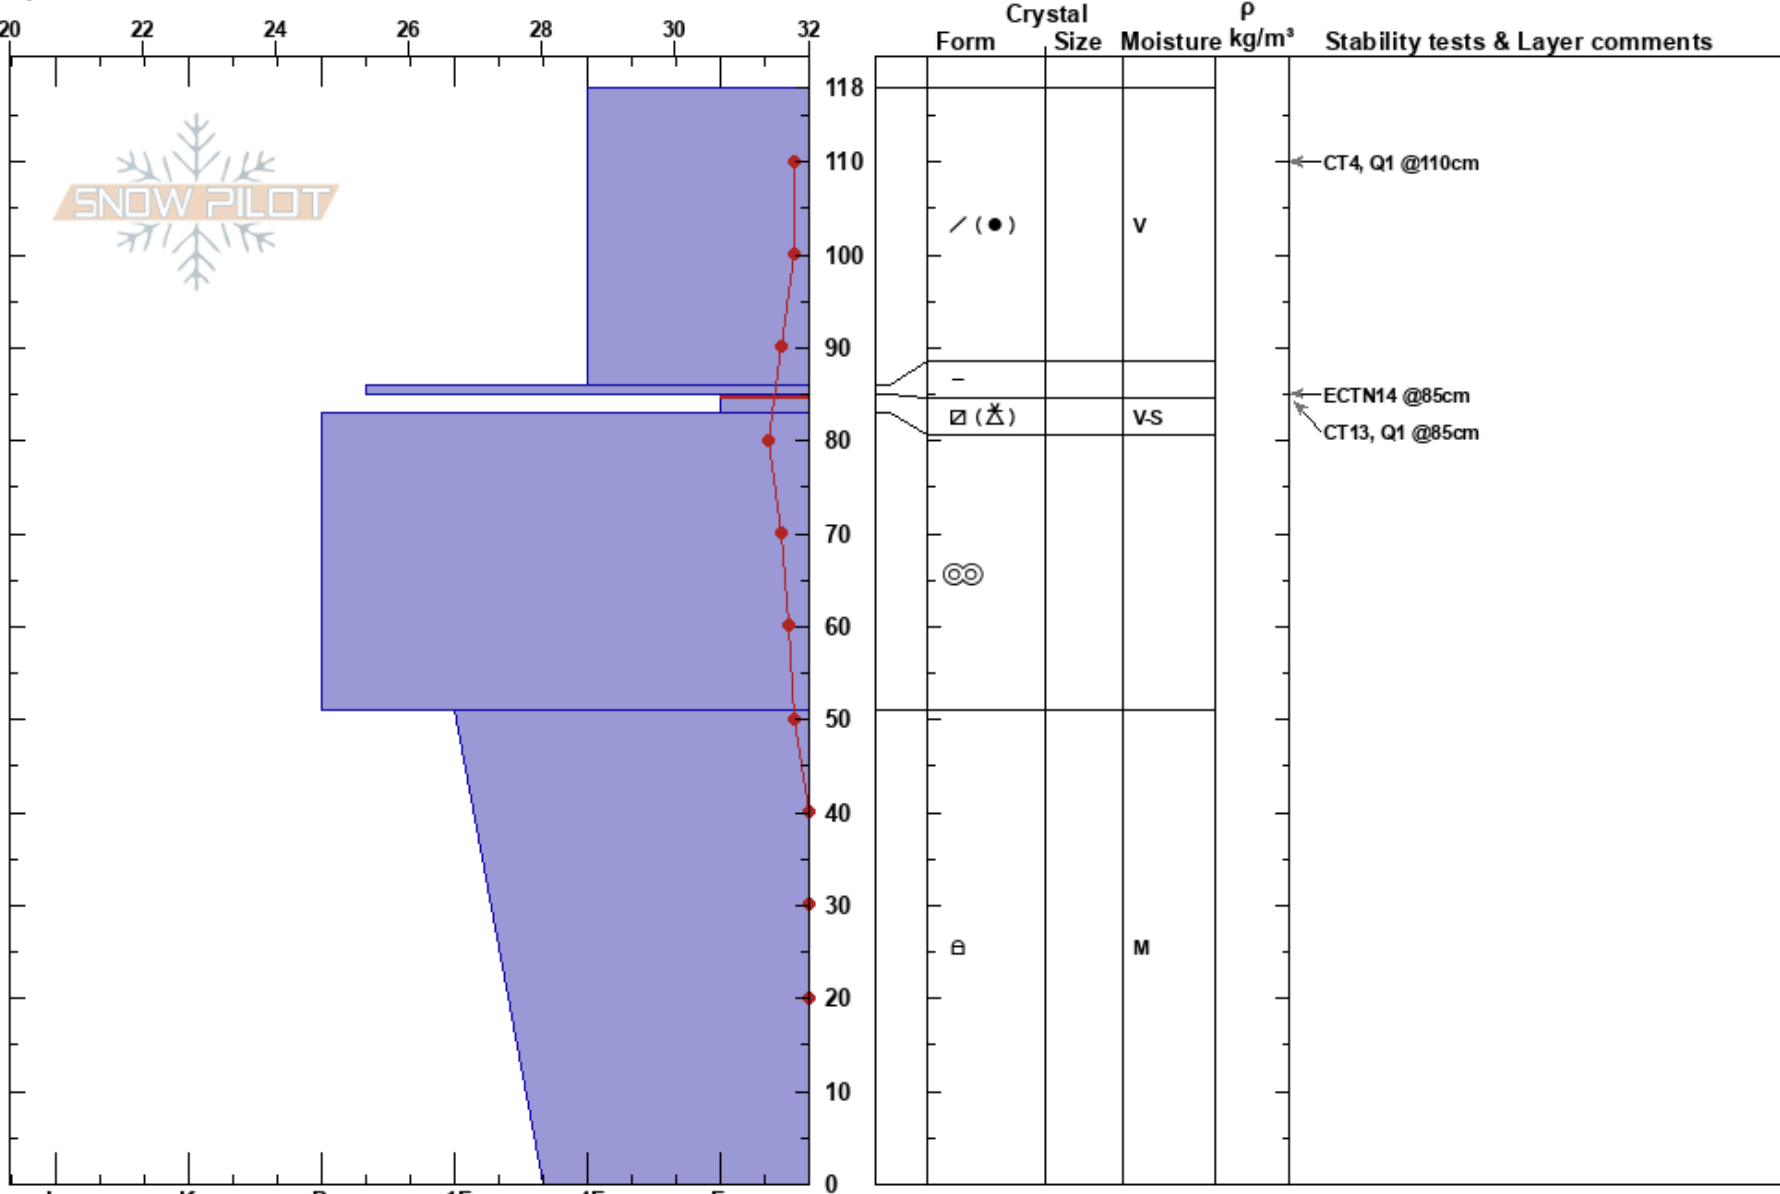

Maple Rise
 Wellsville
 UT
 Elevation: 5585 ft
 Aspect: E

toby weed
 02/14/2019 - 4:04pm
 Co-ord: 41.66024N, -111.98112W
 Slope Angle: 26°
 Wind Loading: previous

Stability: Very Poor HS:118 Layer Notes:
 Air Temperature: 41.5°F PF:37 85-83cm: Problematic layer
 Sky Cover: OVC
 Precipitation: NO
 Wind: SW Strong

Specifics: Pit is adjacent to avalanche: flank; Recent avalanche activity on similar slopes

Notes: Fresh and soft snow above 2/3 rain-crust saturated by heavy rain.