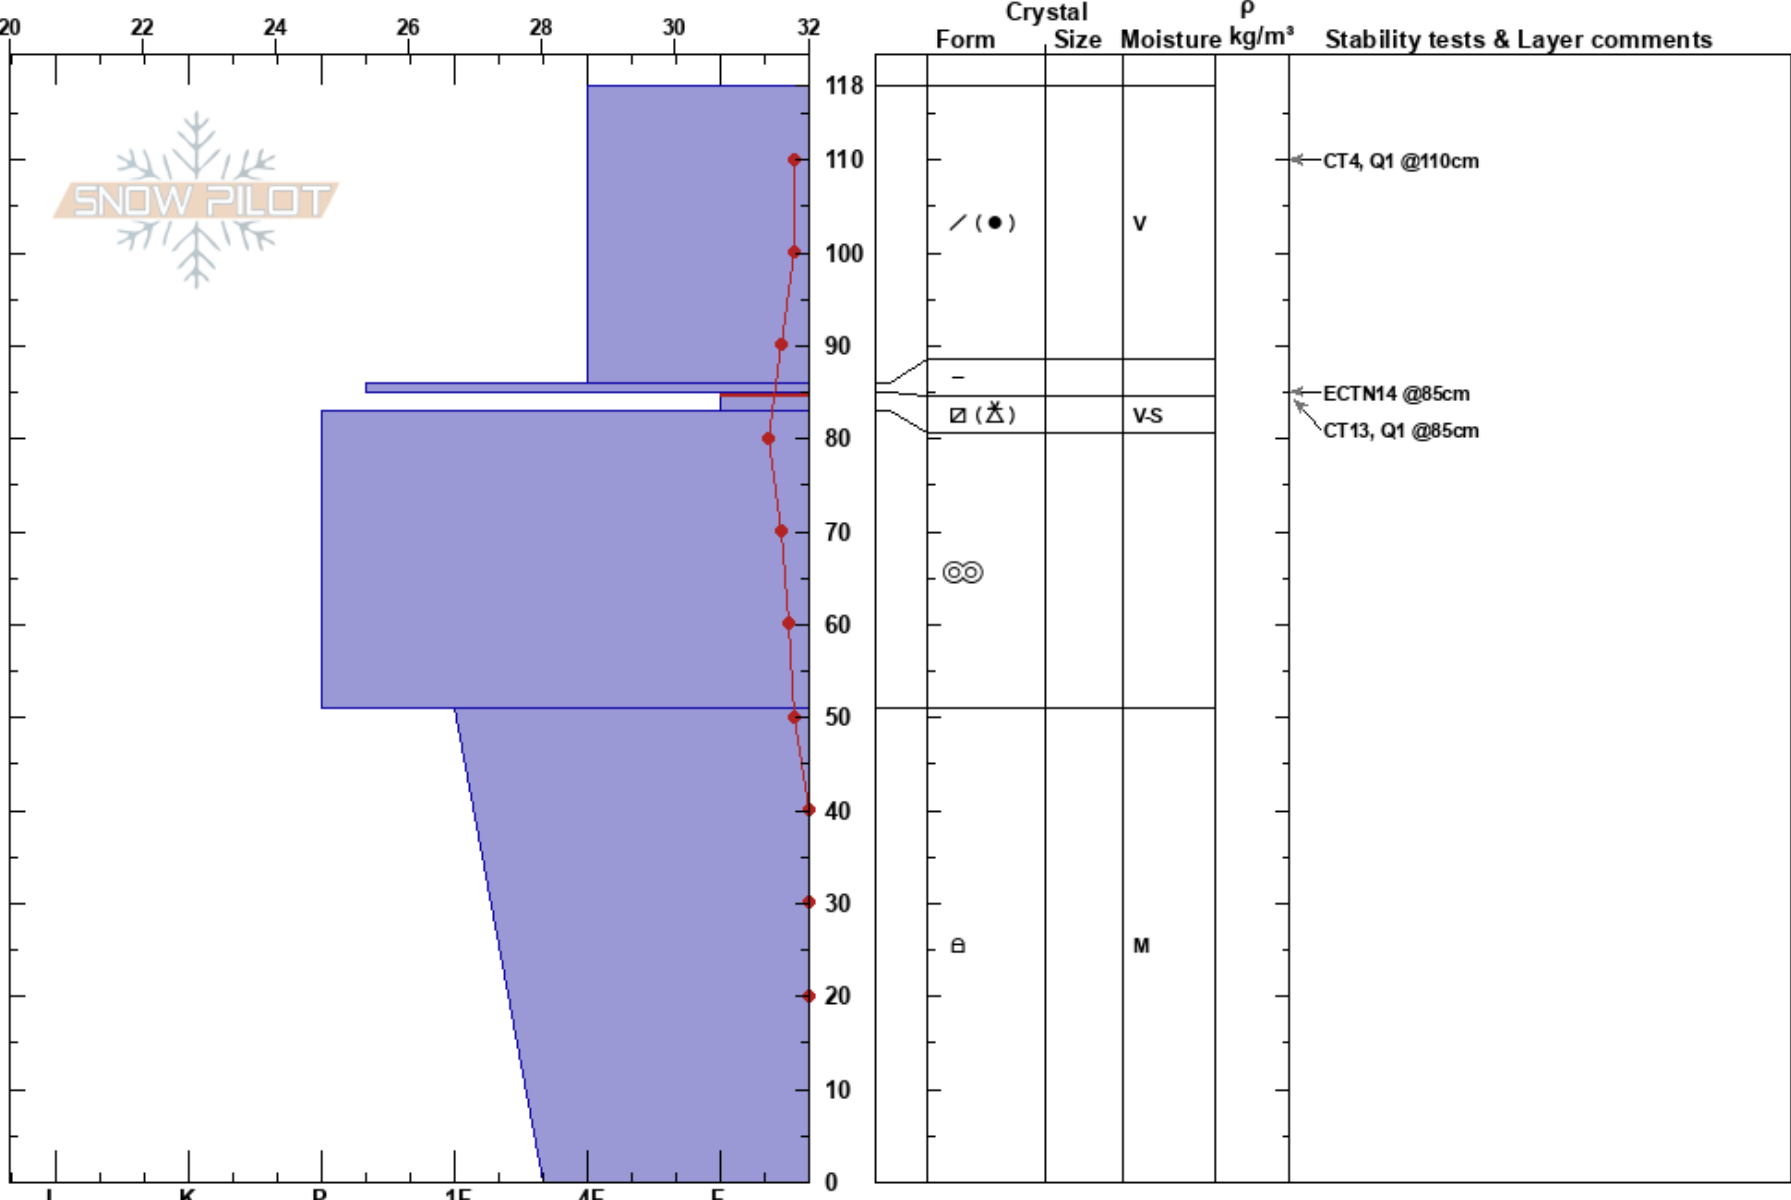

Maple Rise
 Wellsville
 UT
 Elevation: 5585 ft
 Aspect: E

toby weed
 02/14/2019 - 4:04pm
 Co-ord: 41.66024N, -111.98112W
 Slope Angle: 26°
 Wind Loading: previous

Stability: Very Poor
 Air Temperature: 41.5°F
 Sky Cover: OVC
 Precipitation: NO
 Wind: SW Strong

HS:118
 PF:37
 85-83cm: Problematic layer

Specifics: Pit is adjacent to avalanche: flank; Recent avalanche activity on similar slopes

Notes: Fresh and soft snow above 2/3 rain-crust saturated by heavy rain.