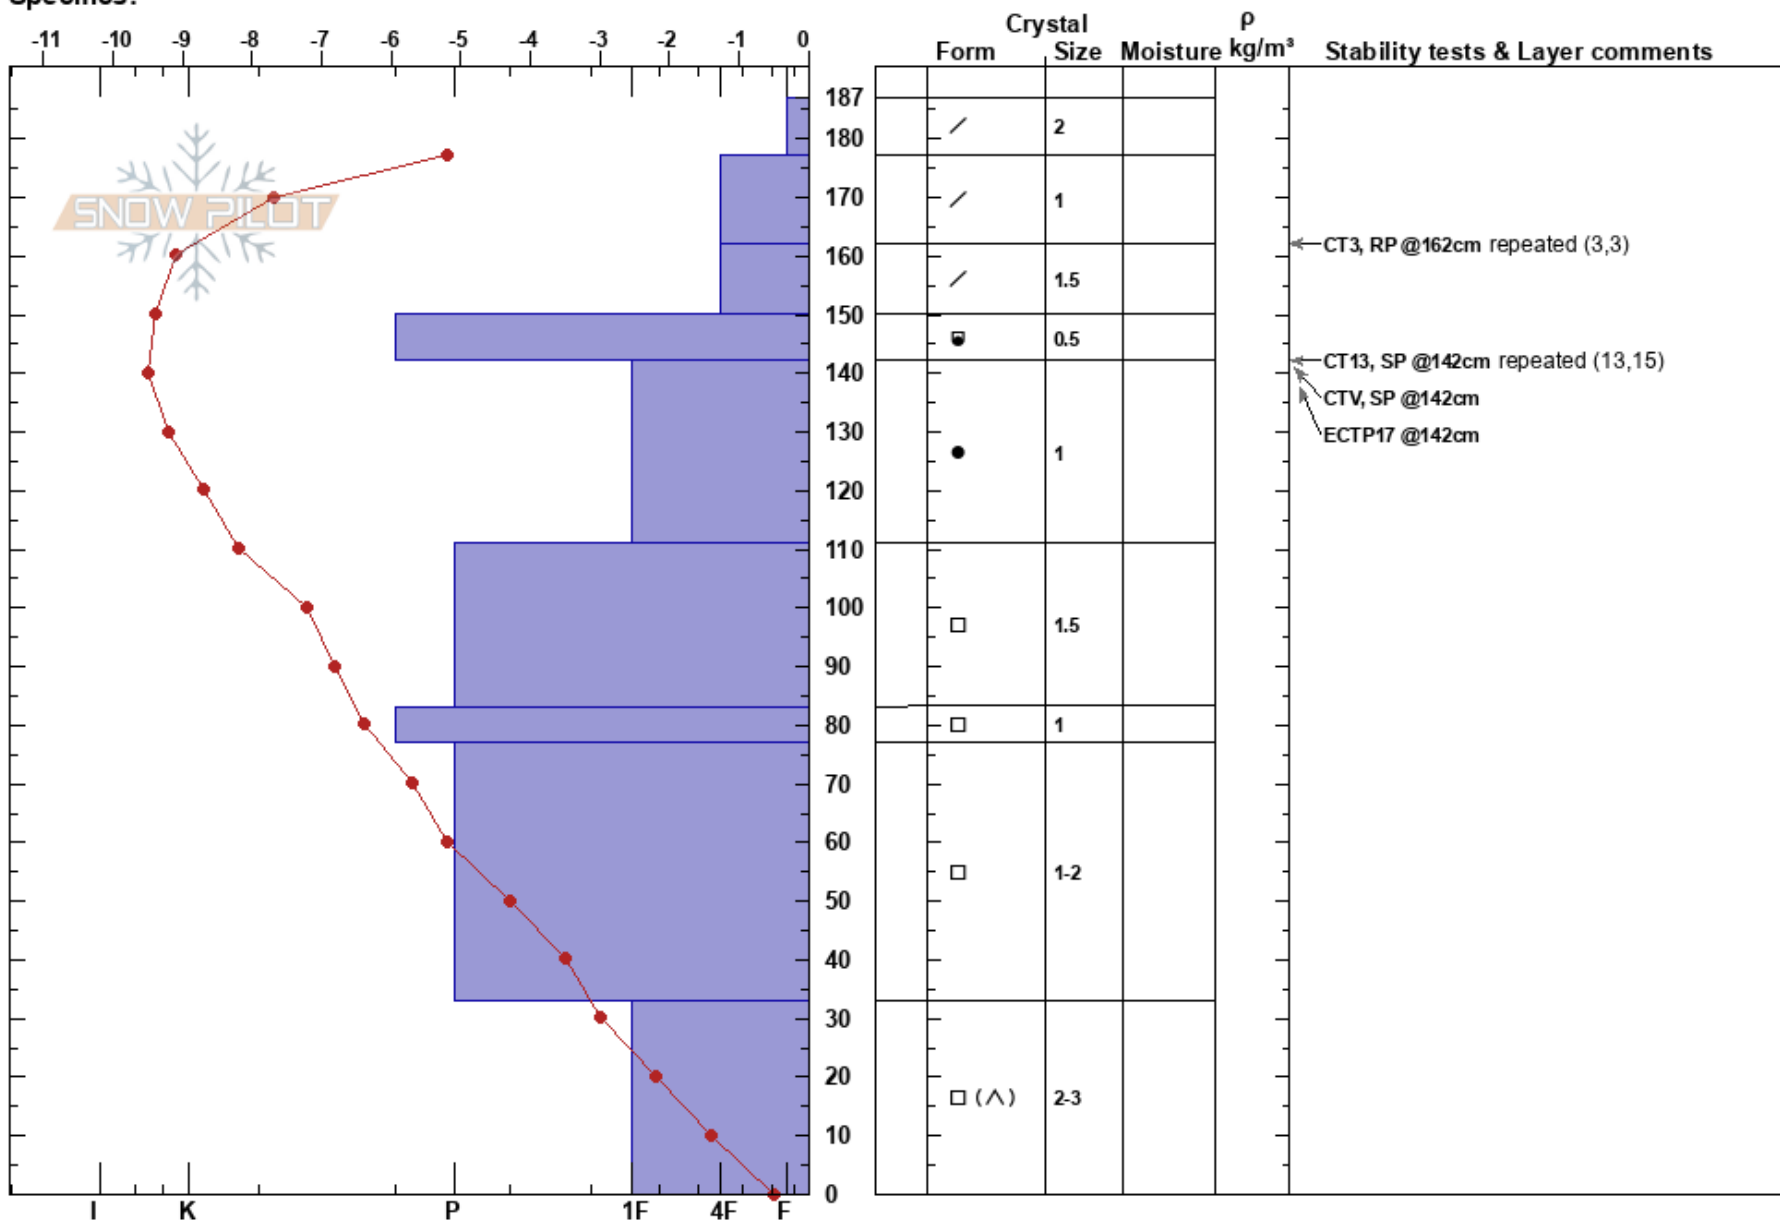

Murphy's Overhead
 Canadian Rockies
 AB
 Elevation: 2150 m
 Aspect: SE
 Specifics:

Jake Foster
 14/02/2019 - 12:05
 Co-ord: 49.30072N, -114.44660W
 Slope Angle: 34°
 Wind Loading: yes

Stability:
 Air Temperature: -5.7°C HS:187
 Sky Cover: FEW PF:65
 Precipitation: NO
 Wind:

Layer Notes:

Notes: First profile in Murphy's.