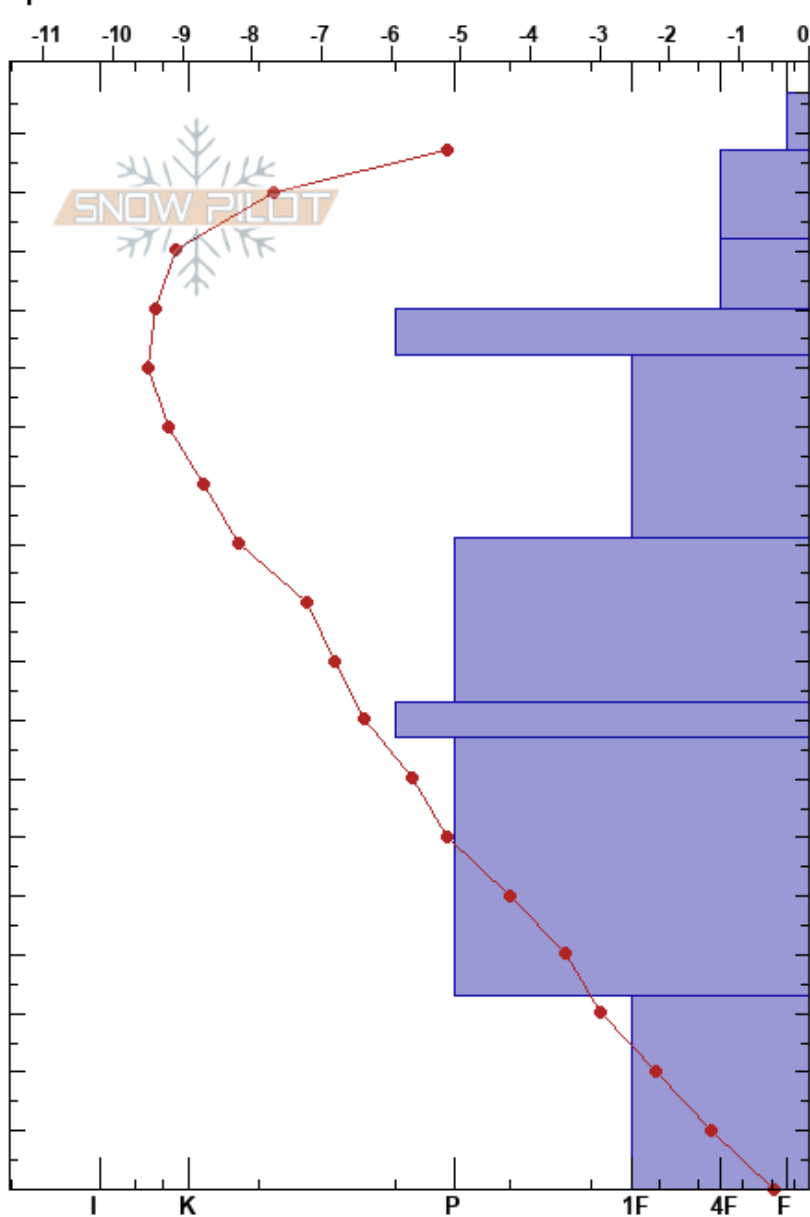

Murphy's Overhead
 Canadian Rockies
 AB
 Elevation: 2150 m
 Aspect: SE
 Specifics:

Jake Foster
 14/02/2019 - 12:05
 Co-ord: 49.30072N, -114.44660W
 Slope Angle: 34°
 Wind Loading: yes

Stability:
 Air Temperature: -5.7°C HS:187
 Sky Cover: FEW PF:65
 Precipitation: NO
 Wind:

Layer Notes:

Height (cm)	Crystal		Moisture	ρ kg/m ³	Stability tests & Layer comments
	Form	Size			
187					
180	/	2			
170	/	1			
160	/	1.5			← CT3, RP @162cm repeated (3,3)
150	☐	0.5			
140	●	1			← CT13, SP @142cm repeated (13,15) ← CTV, SP @142cm ← ECTP17 @142cm
130					
120					
110					
100	☐	1.5			
90					
80	☐	1			
70					
60	☐	1-2			
50					
40					
30					
20	☐ (^)	2-3			
10					
0					

Notes: First profile in Murphy's.