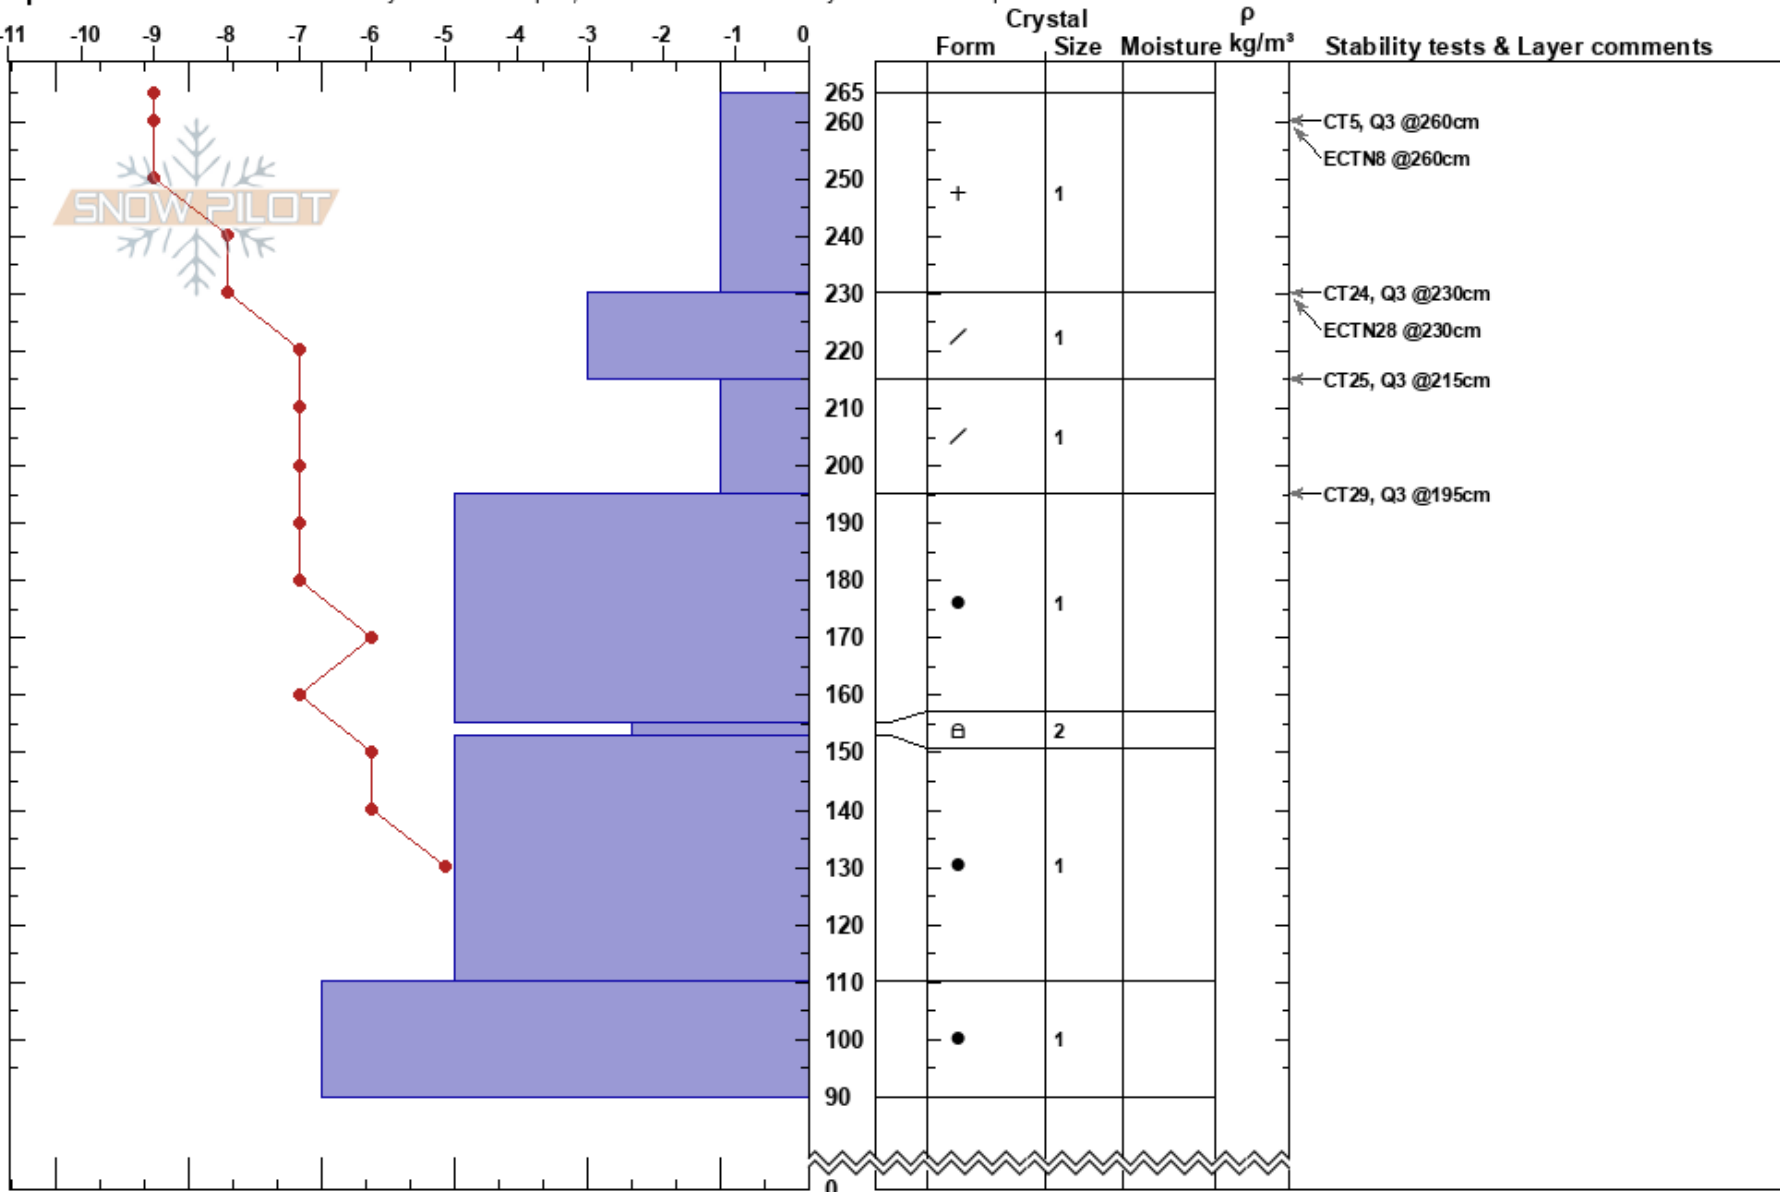

FAA Ridge  
 Bitterroot  
 ID  
 Elevation: 6200 ft  
 Aspect: 20°

Melissa Hendrickson  
 02/14/2019 - 11:00am  
 Co-ord: 47.45445N, -115.67746W  
 Slope Angle: 39°  
 Wind Loading: no

Stability: Fair  
 Air Temperature: -9°C  
 Sky Cover: OVC  
 Precipitation: NO  
 Wind: SW Moderate

HS:265  
 PF:100  
 215-195cm:Problematic layer

Specifics: Recent avalanche activity on similar slopes; Recent avalanche activity on different slopes

Notes: