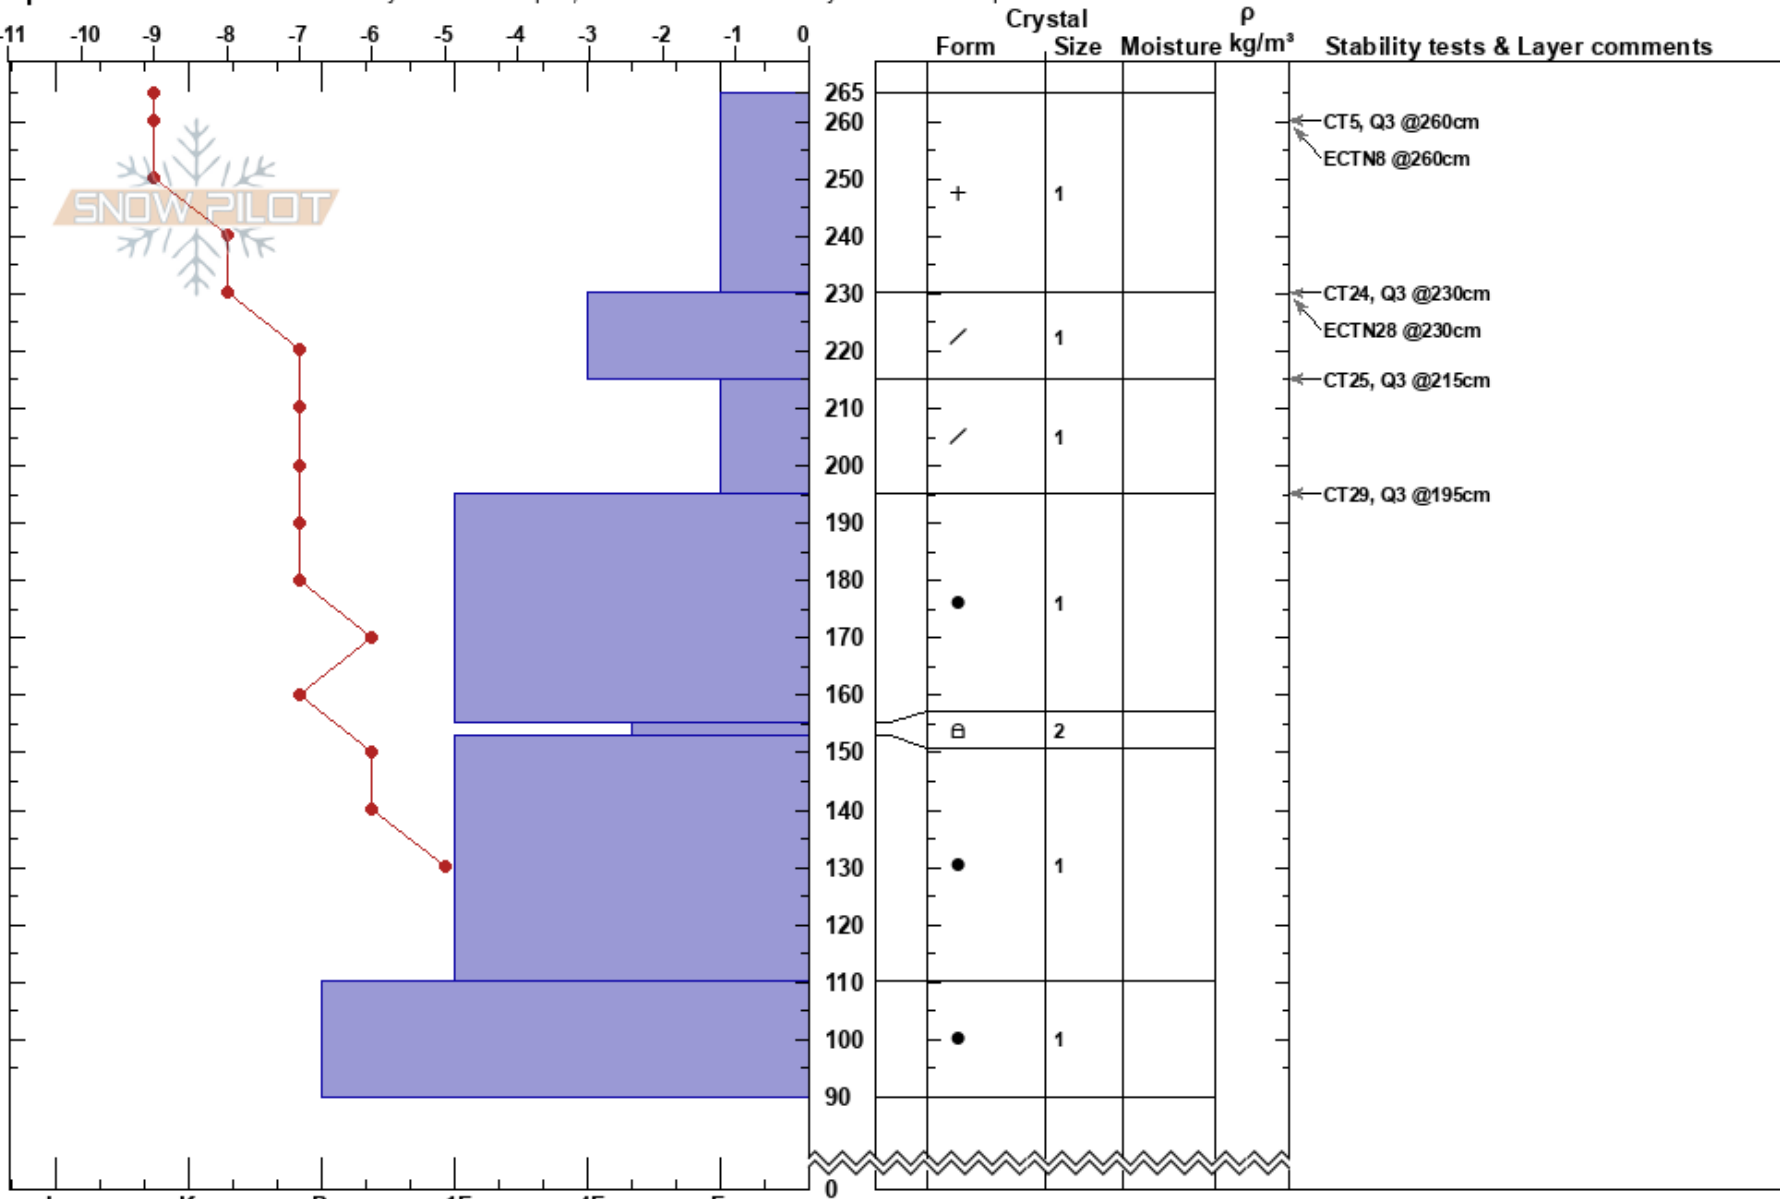

FAA Ridge
 Bitterroot
 ID
 Elevation: 6200 ft
 Aspect: 20°

Melissa Hendrickson
 02/14/2019 - 11:00am
 Co-ord: 47.45445N, -115.67746W
 Slope Angle: 39°
 Wind Loading: no

Stability: Fair
 Air Temperature: -9°C
 Sky Cover: OVC
 Precipitation: NO
 Wind: SW Moderate

HS:265
 PF:100
 215-195cm:Problematic layer

Specifics: Recent avalanche activity on similar slopes; Recent avalanche activity on different slopes

Notes: