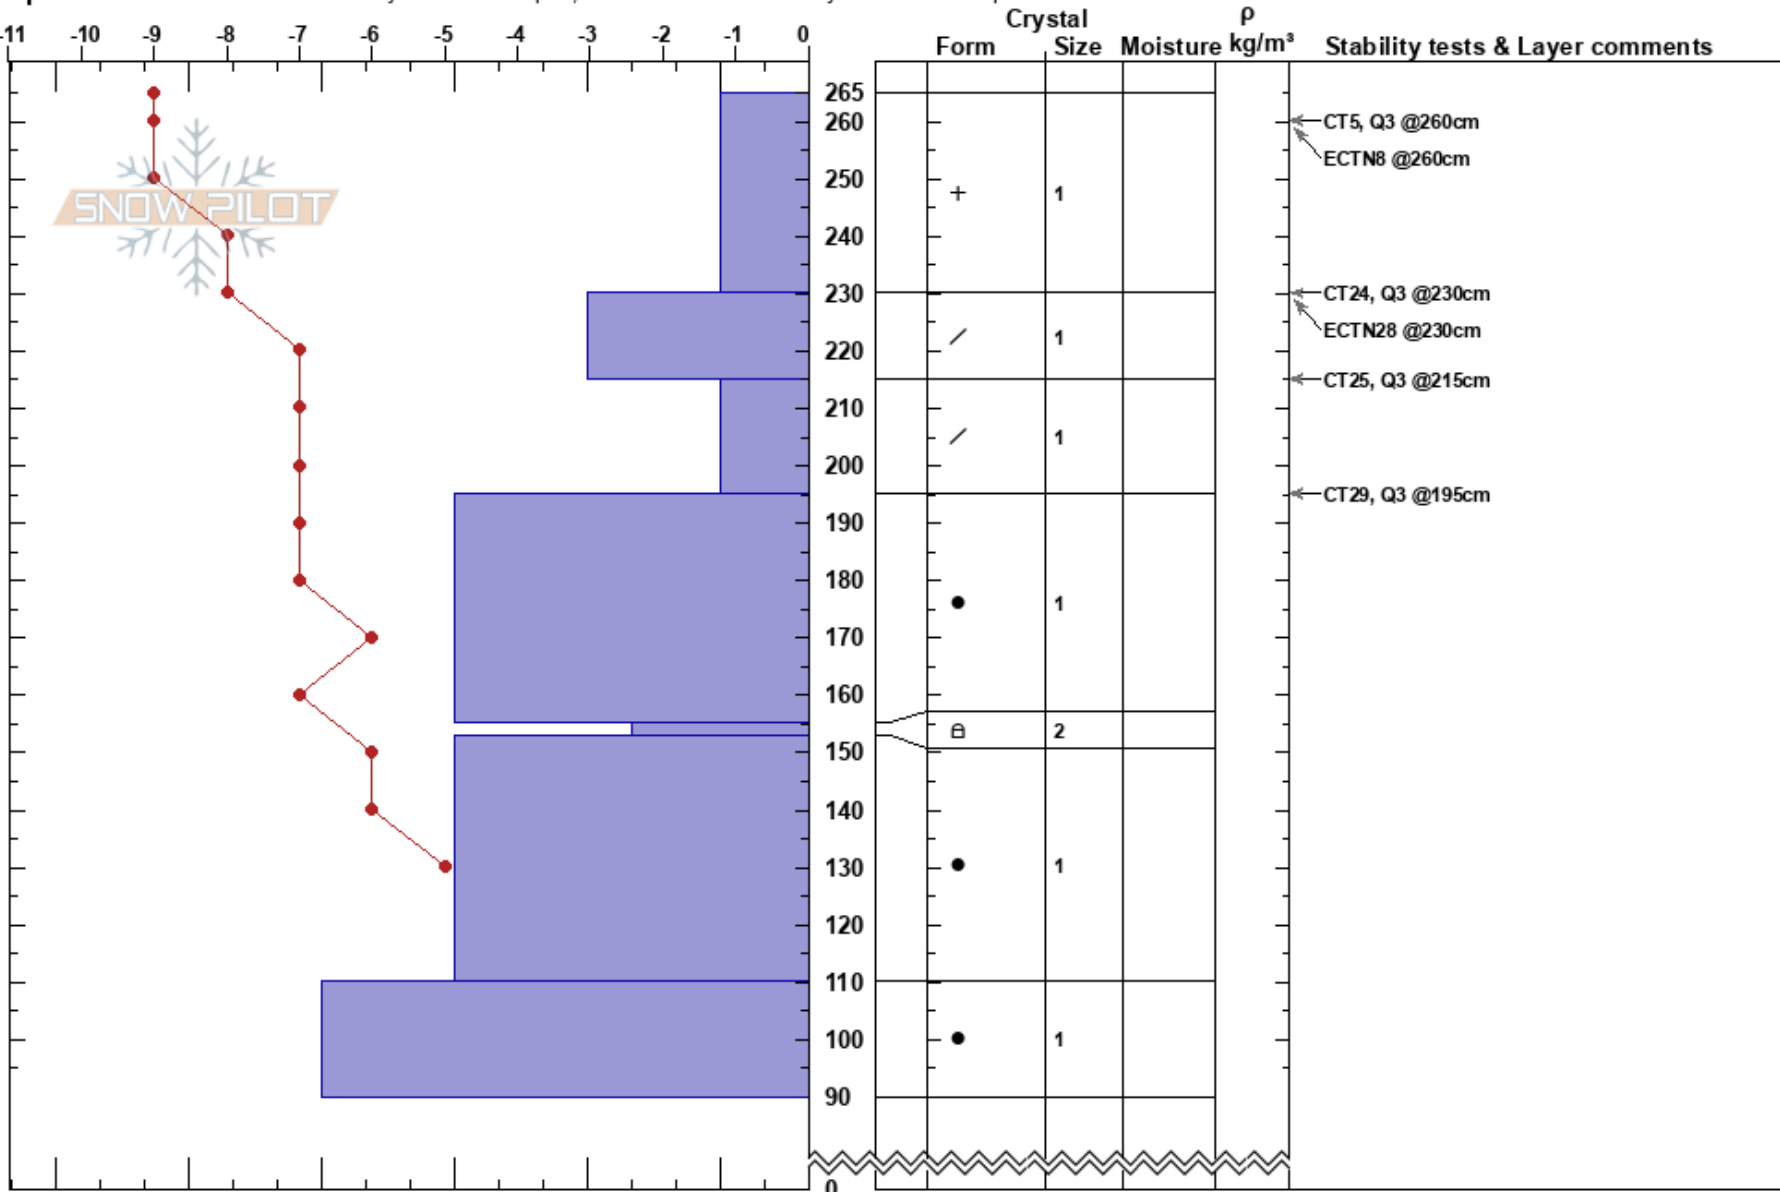

FAA Ridge
 Bitterroot
 ID
 Elevation: 6200 ft
 Aspect: 20°

Melissa Hendrickson
 02/14/2019 - 11:00am
 Co-ord: 47.45445N, -115.67746W
 Slope Angle: 39°
 Wind Loading: no

Stability: Fair
 Air Temperature: -9°C
 Sky Cover: OVC
 Precipitation: NO
 Wind: SW Moderate

HS:265
 PF:100
 215-195cm:Problematic layer

Specifics: Recent avalanche activity on similar slopes; Recent avalanche activity on different slopes

Notes: