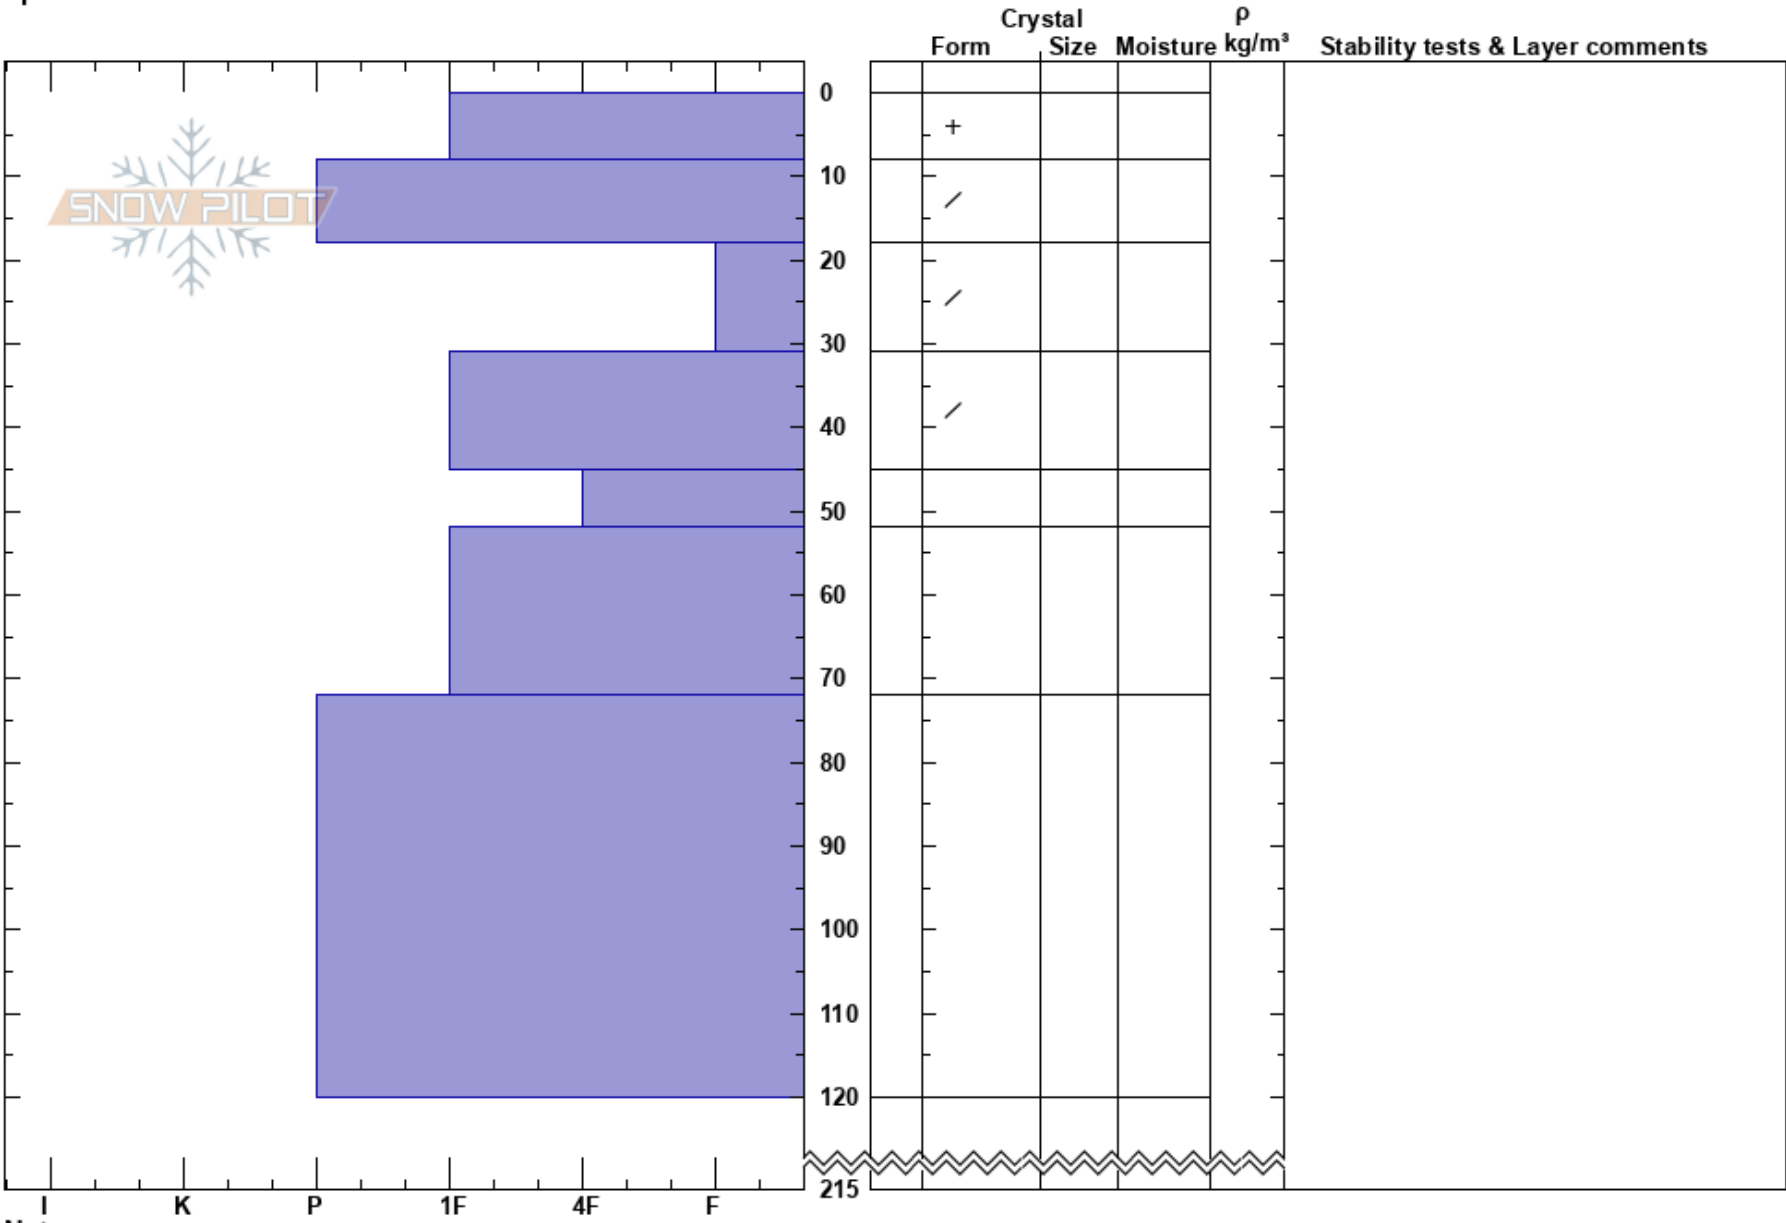

Klitvallen
 Gardfjället
 Sweden
Elevation: 778 m
Aspect: 78°
Specifics:

Sven Olofsson
 14/02/2019 - 11:00
Co-ord:
Slope Angle: 20°
Wind Loading:

Stability: HS:215
Air Temperature: 2°C
Sky Cover: BKN
Precipitation: RS
Wind: W Strong
Layer Notes: