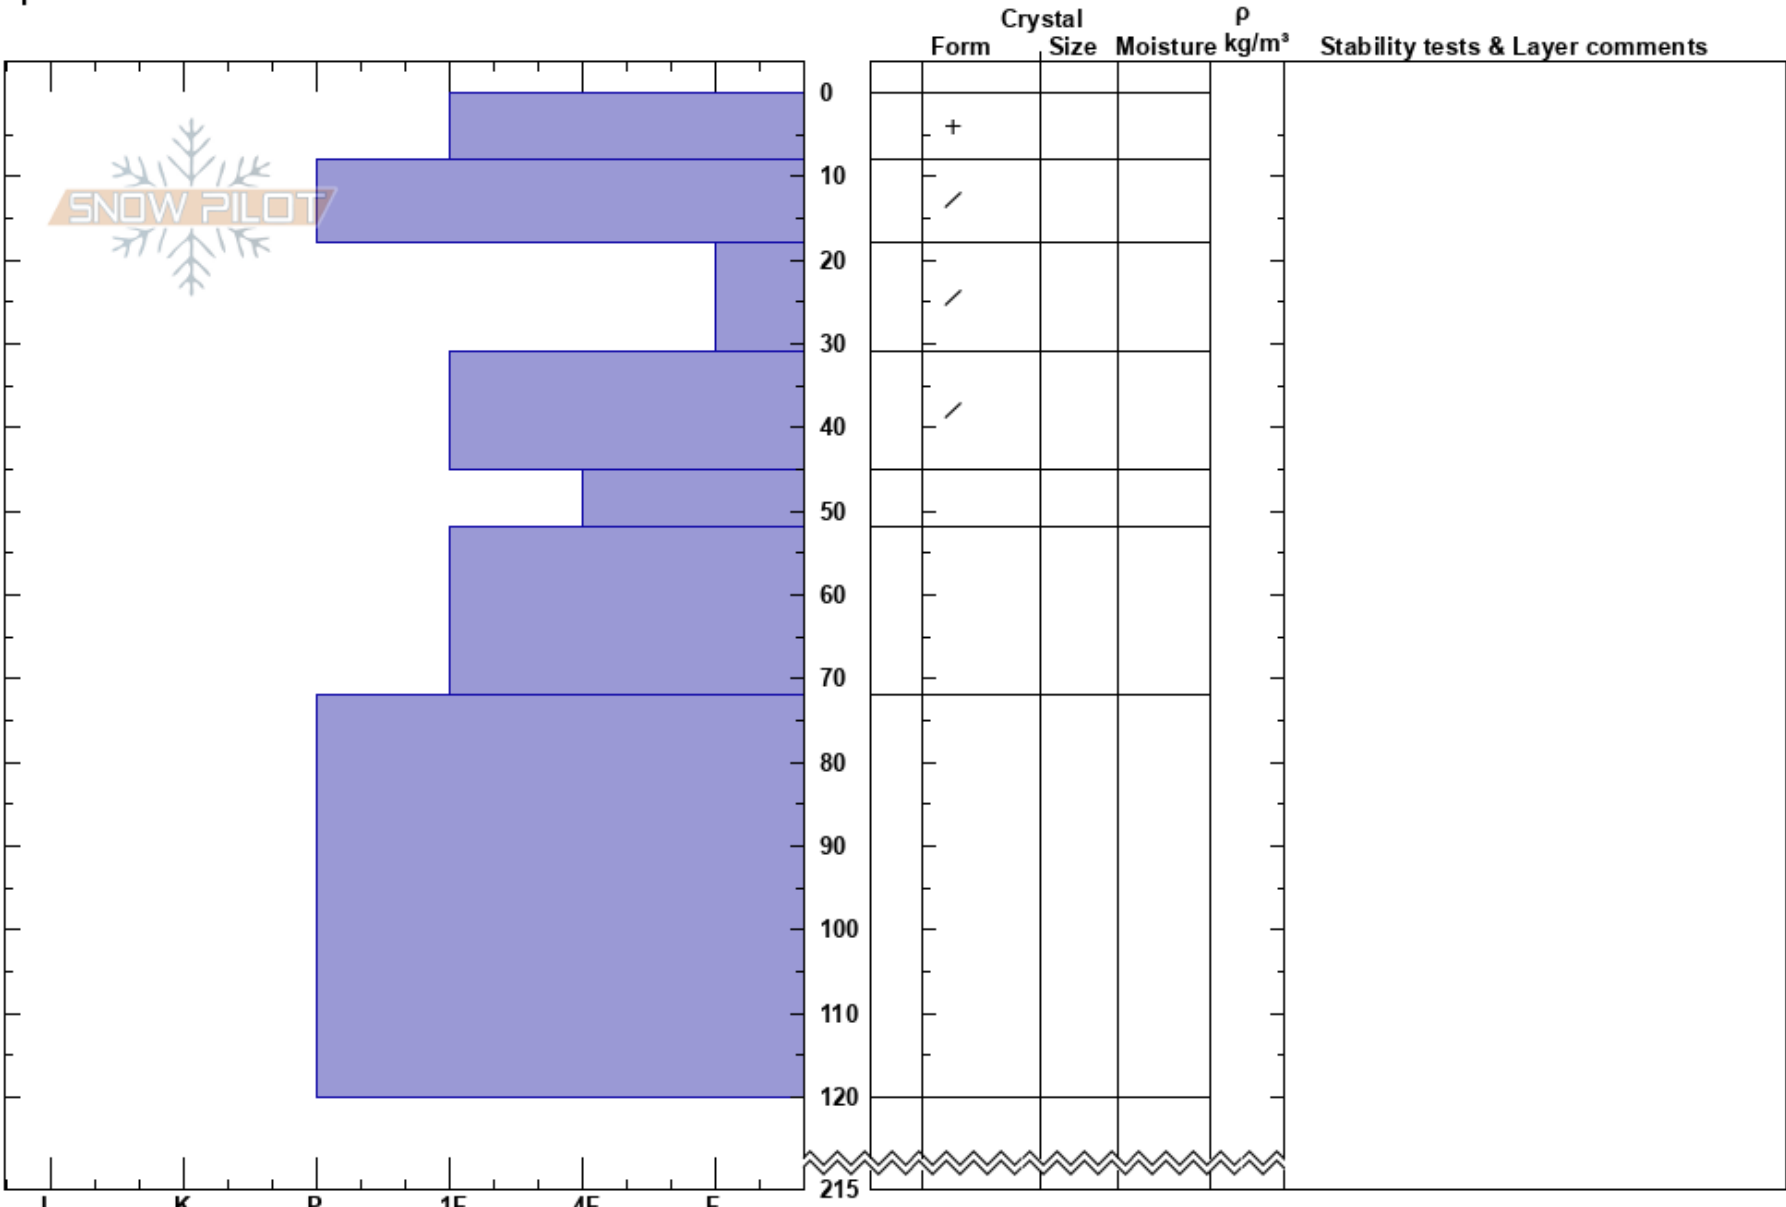

Klitvallen
 Gardfjället
 Sweden
Elevation: 778 m
Aspect: 78°
Specifics:

Sven Olofsson
 14/02/2019 - 11:00
Co-ord:
Slope Angle: 20°
Wind Loading:

Stability: HS:215
Air Temperature: 2°C
Sky Cover: BKN
Precipitation: RS
Wind: W Strong
Layer Notes: