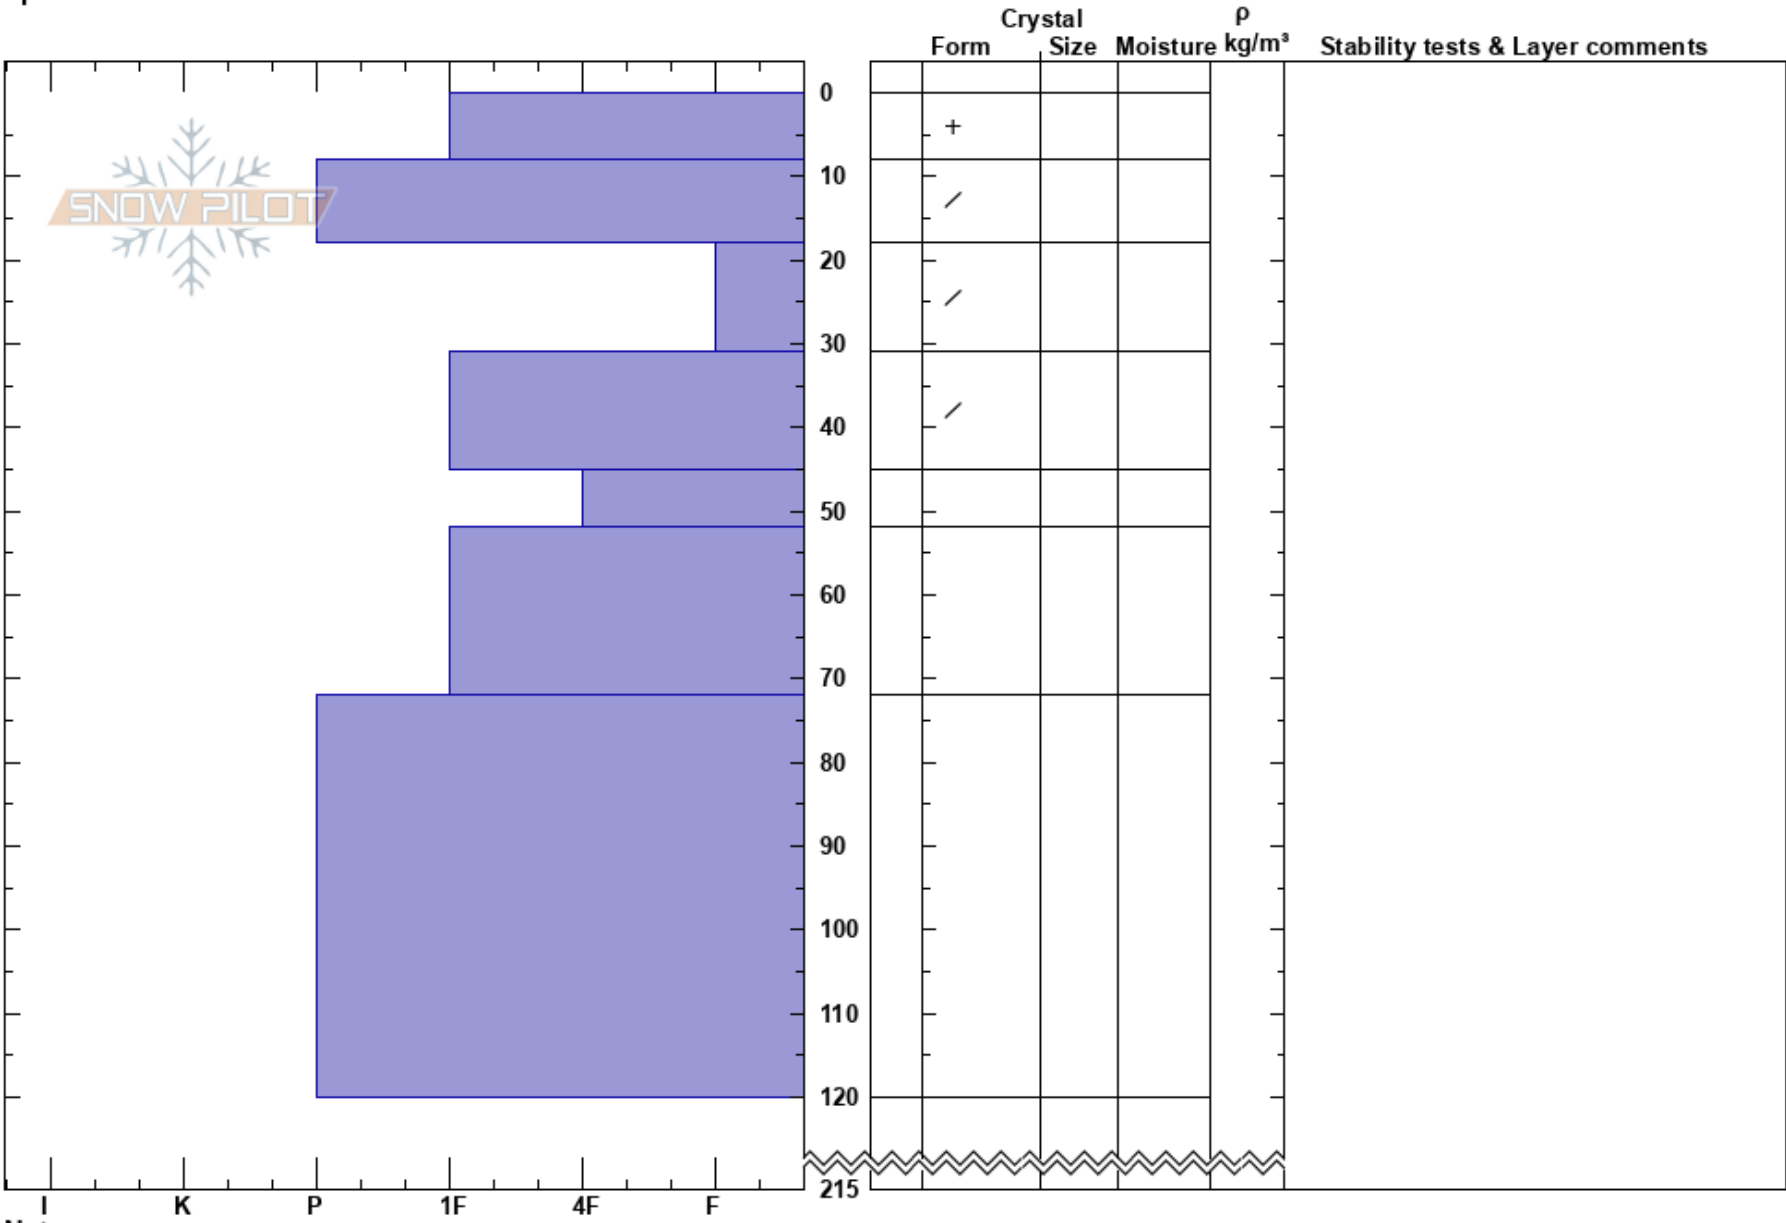

Klitvallen
 Gardfjället
 Sweden
 Elevation: 778 m
 Aspect: 78°
 Specifics:

Sven Olofsson
 14/02/2019 - 11:00
 Co-ord:
 Slope Angle: 20°
 Wind Loading:

Stability:
 Air Temperature: 2°C
 Sky Cover: BKN
 Precipitation: RS
 Wind: W Strong
 HS:215
 PF:58
 Layer Notes: