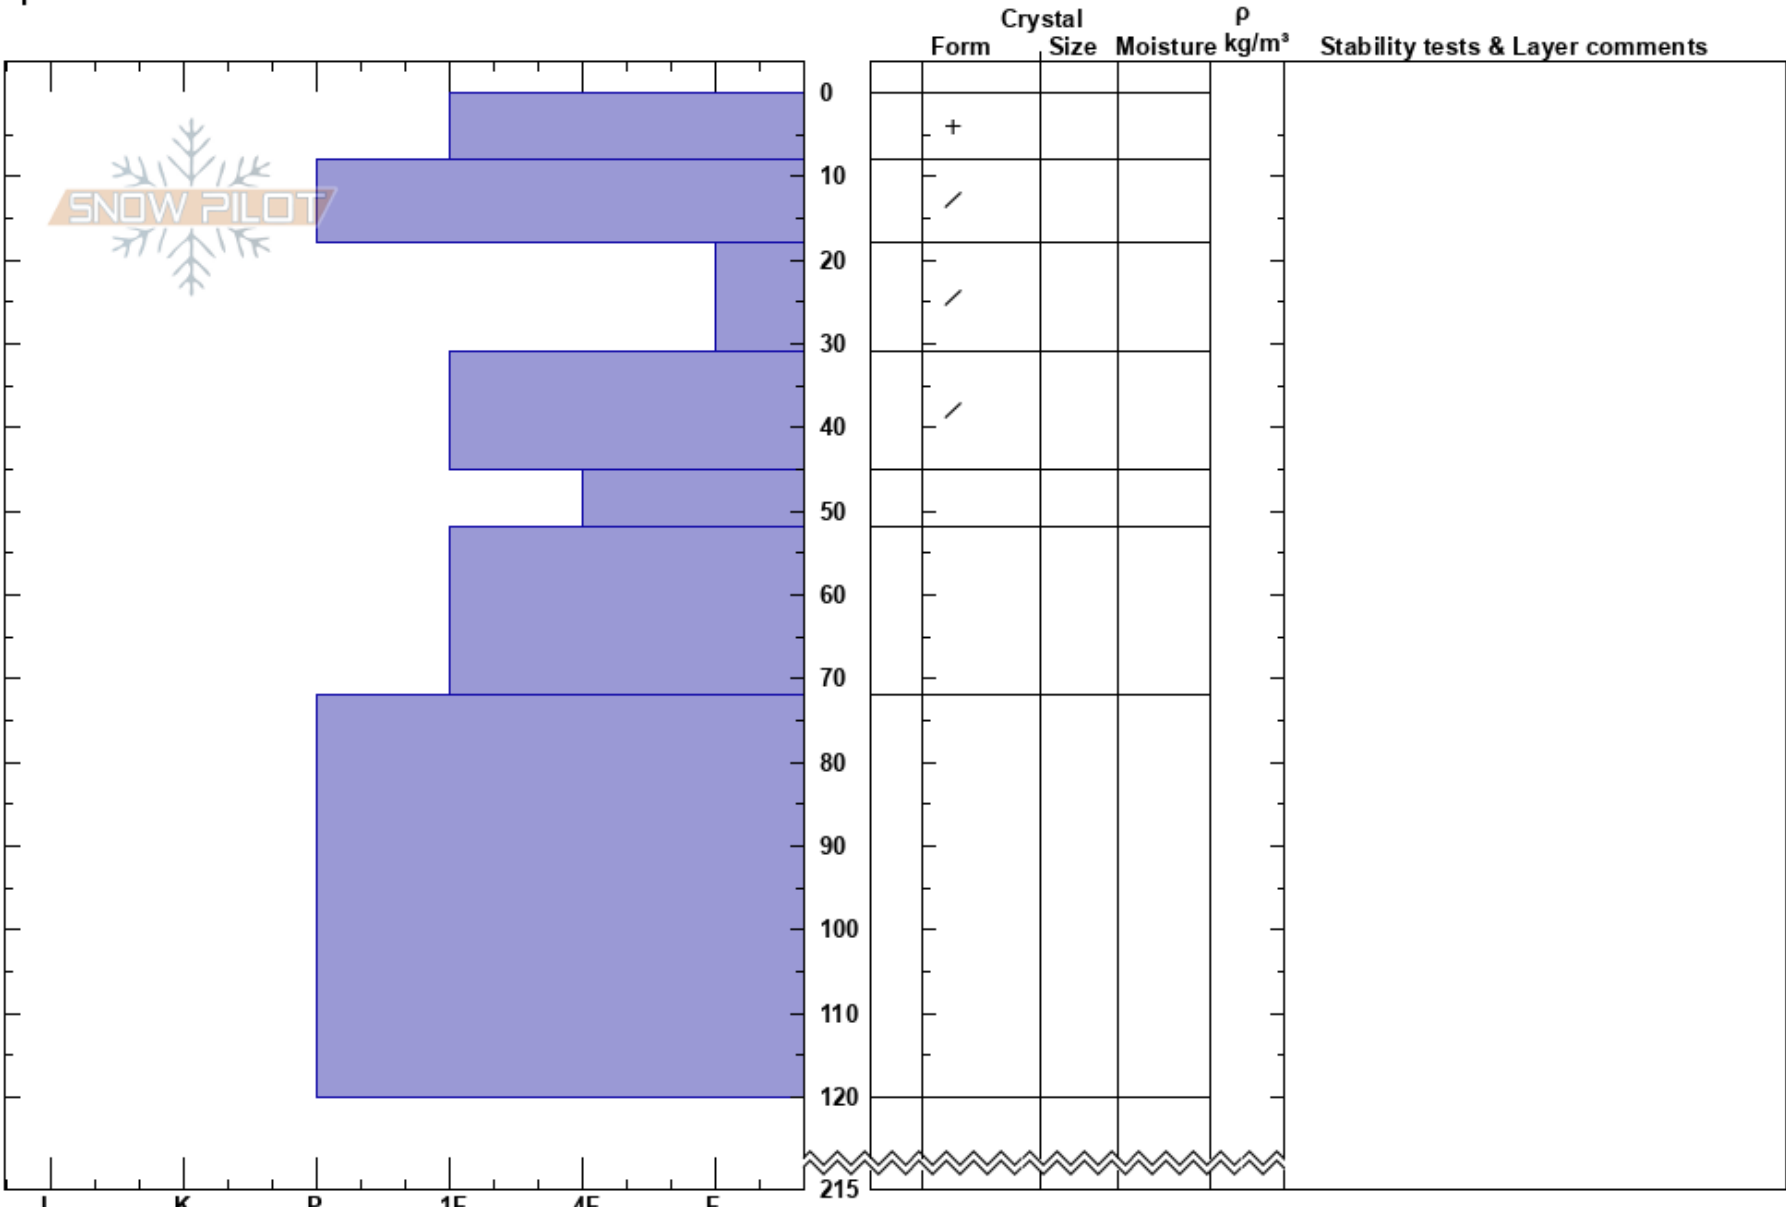

Klitvallen
 Gardfjället
 Sweden
 Elevation: 778 m
 Aspect: 78°
 Specifics:

Sven Olofsson
 14/02/2019 - 11:00
 Co-ord:
 Slope Angle: 20°
 Wind Loading:

Stability:
 Air Temperature: 2°C
 Sky Cover: BKN
 Precipitation: RS
 Wind: W Strong

HS:215 Layer Notes:

Notes: