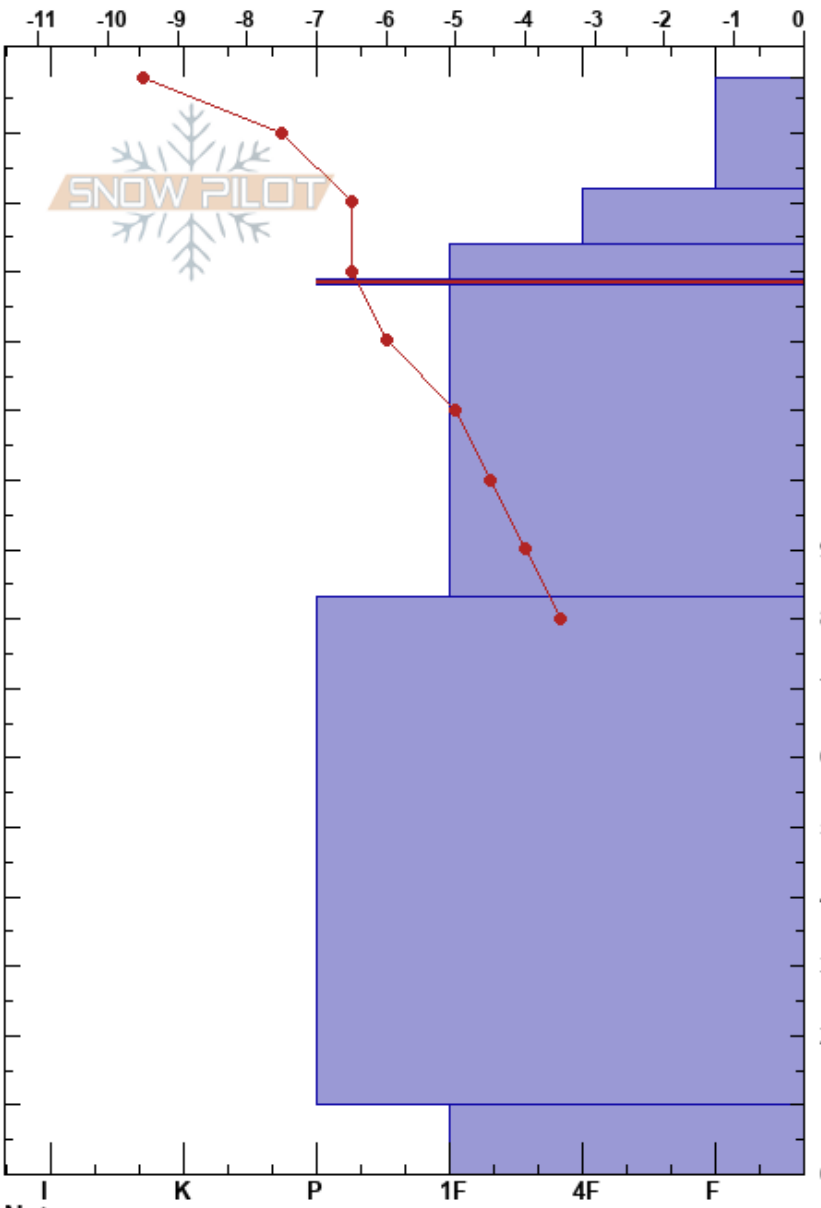

Lolo Pass
Bitterroot
MT
Elevation: 6700 ft
Aspect: 320°
Specifics: Snowmobile tracks on slope; We snowmobiled slope

Timothy Laroche
01/23/2017 - 11:00am
Co-ord: 46.64351N, -114.62047W
Slope Angle: 30°
Wind Loading: previous

Stability: Very Good
Air Temperature: -6.5°C
Sky Cover: SCT
Precipitation: NO
Wind: NW Light Breeze

HS:158
129-128cm: Problematic layer

Form	Crystal		ρ kg/m ³	Stability tests & Layer comments
	Size	Moisture		
V				
* (/)				
•				CT1, Q2 @142cm
•				ECTN1 @142cm
=				CT22, Q2 @129cm
				ECTN21 @129cm
.				
.				
⊖				