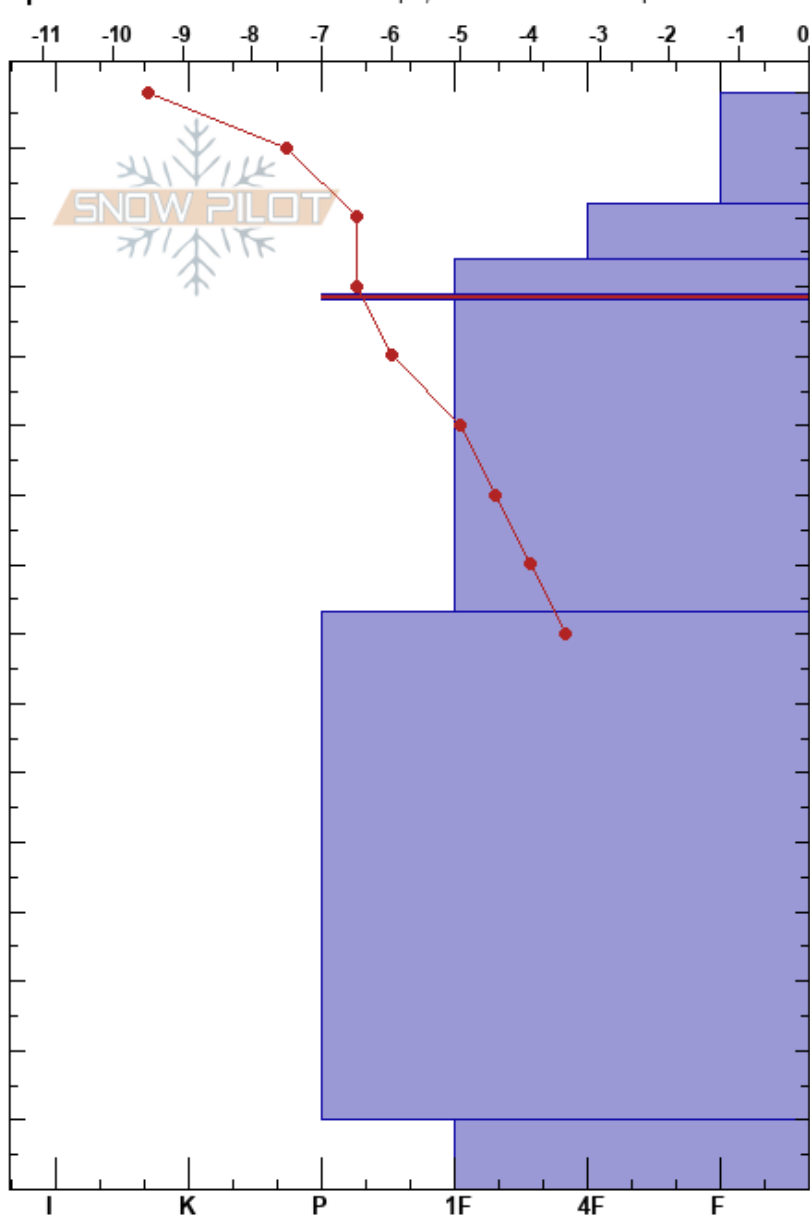

Lolo Pass
 Bitterroot
 MT
 Elevation: 6700 ft
 Aspect: 320°
 Specifics: Snowmobile tracks on slope; We snowmobiled slope

Timothy Laroche
 01/23/2017 - 11:00am
 Co-ord: 46.64351N, -114.62047W
 Slope Angle: 30°
 Wind Loading: previous

Stability: Very Good
 Air Temperature: -6.5°C
 Sky Cover: SCT
 Precipitation: NO
 Wind: NW Light Breeze

HS:158
 129-128cm:Problematic layer

Form	Crystal		Moisture	ρ kg/m ³	Stability tests & Layer comments
	Size				
V					
* (/)					
•					CT1, Q2 @142cm
•					ECTN1 @142cm
=					CT22, Q2 @129cm
					ECTN21 @129cm
.					
.					
⊖					