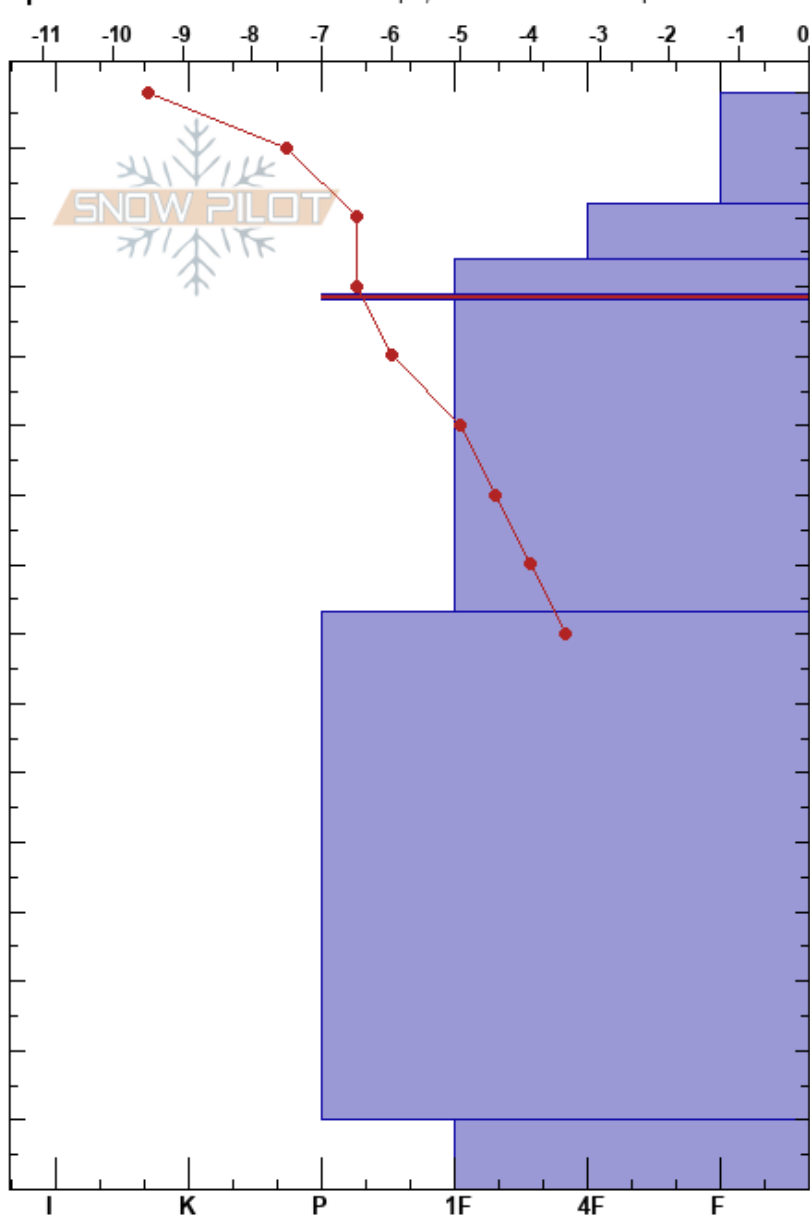

Lolo Pass
 Bitterroot
 MT
 Elevation: 6700 ft
 Aspect: 320°
 Specifics: Snowmobile tracks on slope; We snowmobiled slope

Timothy Laroche
 01/23/2017 - 11:00am
 Co-ord: 46.64351N, -114.62047W
 Slope Angle: 30°
 Wind Loading: previous

Stability: Very Good
 Air Temperature: -6.5°C
 Sky Cover: SCT
 Precipitation: NO
 Wind: NW Light Breeze

HS:158
 129-128cm: Problematic layer

Form	Crystal		Moisture	ρ kg/m ³	Stability tests & Layer comments
	Size				
V					
* (/)					
•					CT1, Q2 @142cm
•					ECTN1 @142cm
=					CT22, Q2 @129cm
					ECTN21 @129cm
.					
.					
⊖					