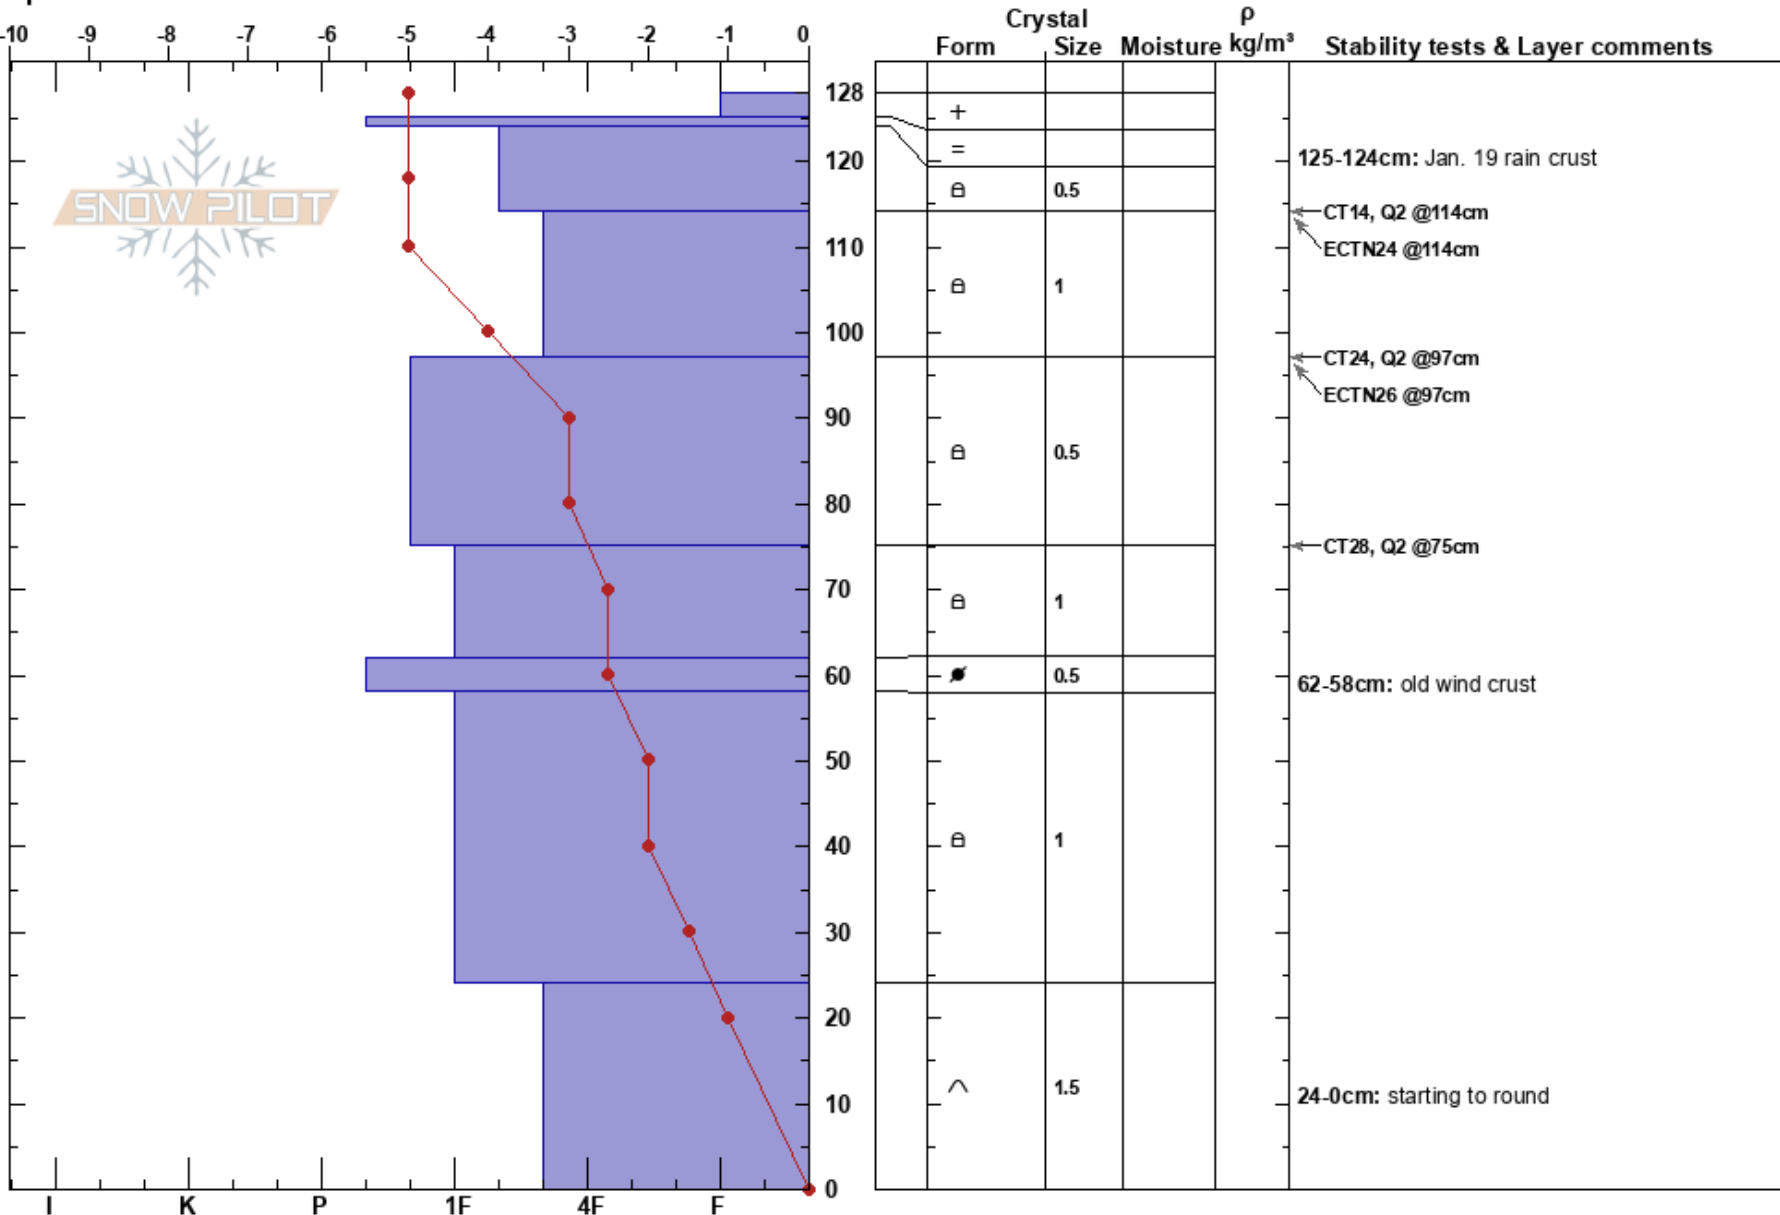

Shed 5 SZ
 Lewis Range
 MT
 Elevation: 6000 ft
 Aspect: E
 Specifics:

Ted Steiner
 01/23/2017 - 1:30pm
 Co-ord:
 Slope Angle: 28°
 Wind Loading: no

Stability:
 Air Temperature: -5°C
 Sky Cover: OVC
 Precipitation: S-1
 Wind: NE Light Breeze

HS:128
 PF:20
 Layer Notes:
 125-124cm: Jan. 19 rain crust
 62-58cm: old wind crust
 24-0cm: starting to round

Notes: Light winds all day.