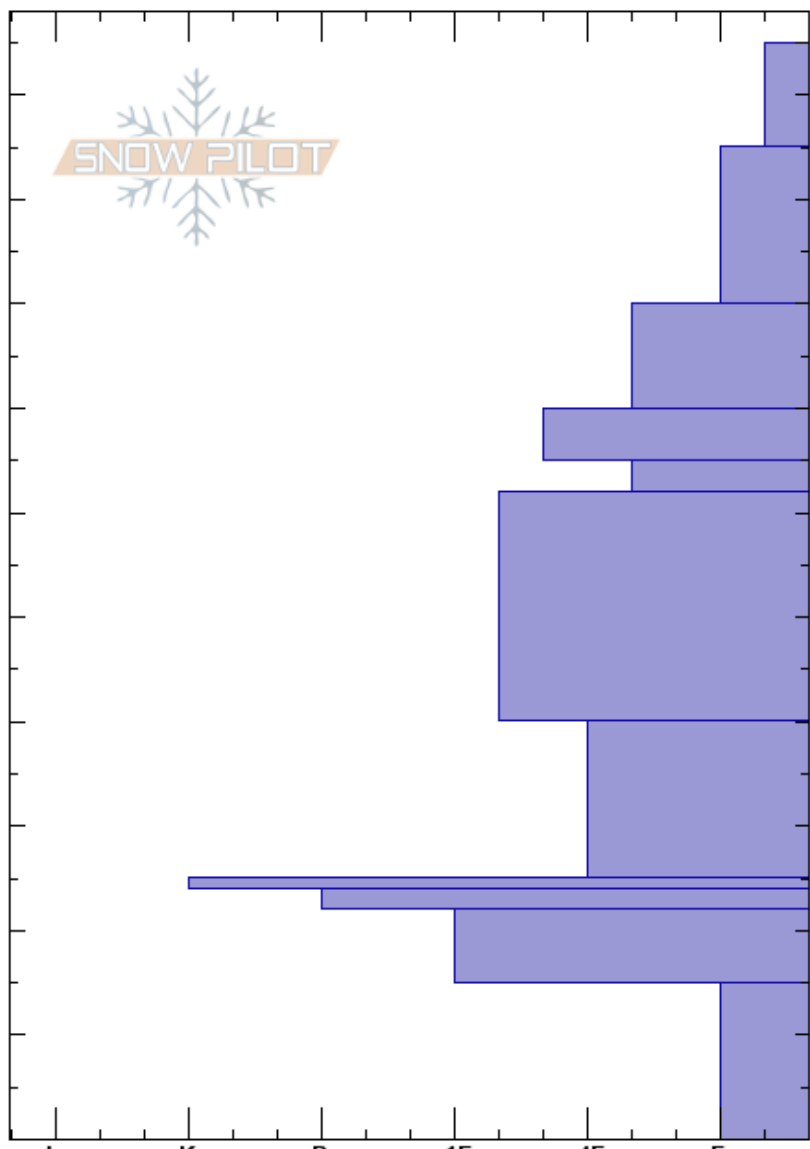

Galena Pass
 Smoky
 ID
 Elevation: 8945 ft
 Aspect: 265°
 Specifics:

peter carse
 02/13/2019 - 10:45am
 Co-ord: 43.87326N, -114.71411W
 Slope Angle: 17°
 Wind Loading: no

Stability: **HS:105**
 Air Temperature: -9°C
 Sky Cover: OVC
 Precipitation: S2
 Wind: E Light Breeze

Layer Notes:

Height (cm)	Crystal		ρ kg/m ³	Stability tests & Layer comments
	Form	Size		
105				
100	+	1.5		
95				← SB0, PC @95cm ← CT5, PC @95cm
90	/	1		
85				← CT14, RP @80cm ← SB10, PC @80cm
80	/ (•)	0.5		
75				← STM, RP @70cm ← SB20, RP @70cm
70	•	0.5		
65	◻	0.5-1		
60				
55	•	0.5		
50				
45	⊖	1		
40				
35	■			← SB30, SP @24cm
30	⊙(□)	1.5		
25	^	2		
20				
15	^	4		← CT25, RP @15cm ← DT20, SC @15cm ← DT21, SC @15cm ← ECTP19 @15cm
10				
0				

Notes: Cross-slope PST 40/100 (end) at 15cm from ground
 Ski pen 20cm
 LyteProbe testing