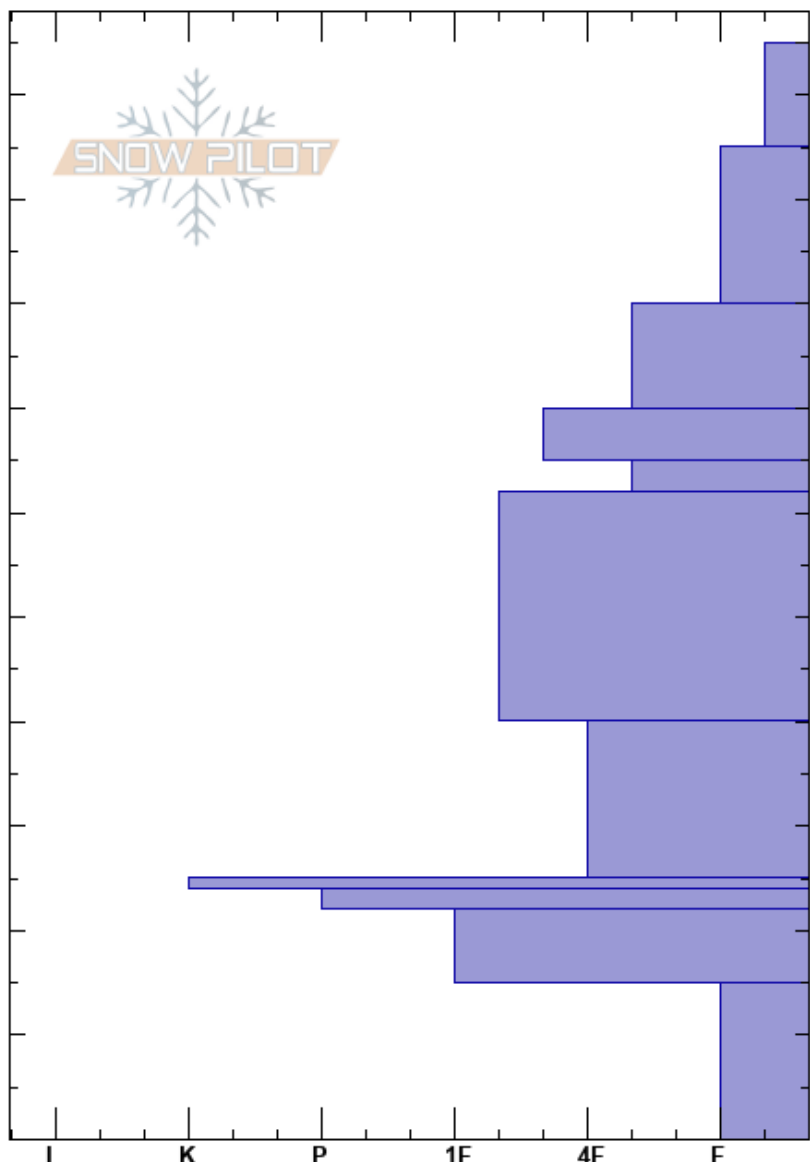

Galena Pass
 Smoky
 ID
 Elevation: 8945 ft
 Aspect: 265°
 Specifics:

peter carse
 02/13/2019 - 10:45am
 Co-ord: 43.87326N, -114.71411W
 Slope Angle: 17°
 Wind Loading: no

Stability: **HS:105**
 Air Temperature: -9°C PF:50
 Sky Cover: OVC
 Precipitation: S2
 Wind: E Light Breeze

Layer Notes:

Crystal Form	Crystal Size	Moisture	ρ kg/m ³	Stability tests & Layer comments
+	1.5			
/	1			SB0, PC @95cm CT5, PC @95cm
/ (•)	0.5			CT14, RP @80cm SB10, PC @80cm
•	0.5			STM, RP @70cm SB20, RP @70cm
◻	0.5-1			
•	0.5			
⊖	1			
■				SB30, SP @24cm
⊙(□)	1.5			
^	2			CT25, RP @15cm DT20, SC @15cm DT21, SC @15cm ECTP19 @15cm
^	4			

Notes: Cross-slope PST 40/100 (end) at 15cm from ground
 Ski pen 20cm
 LyteProbe testing