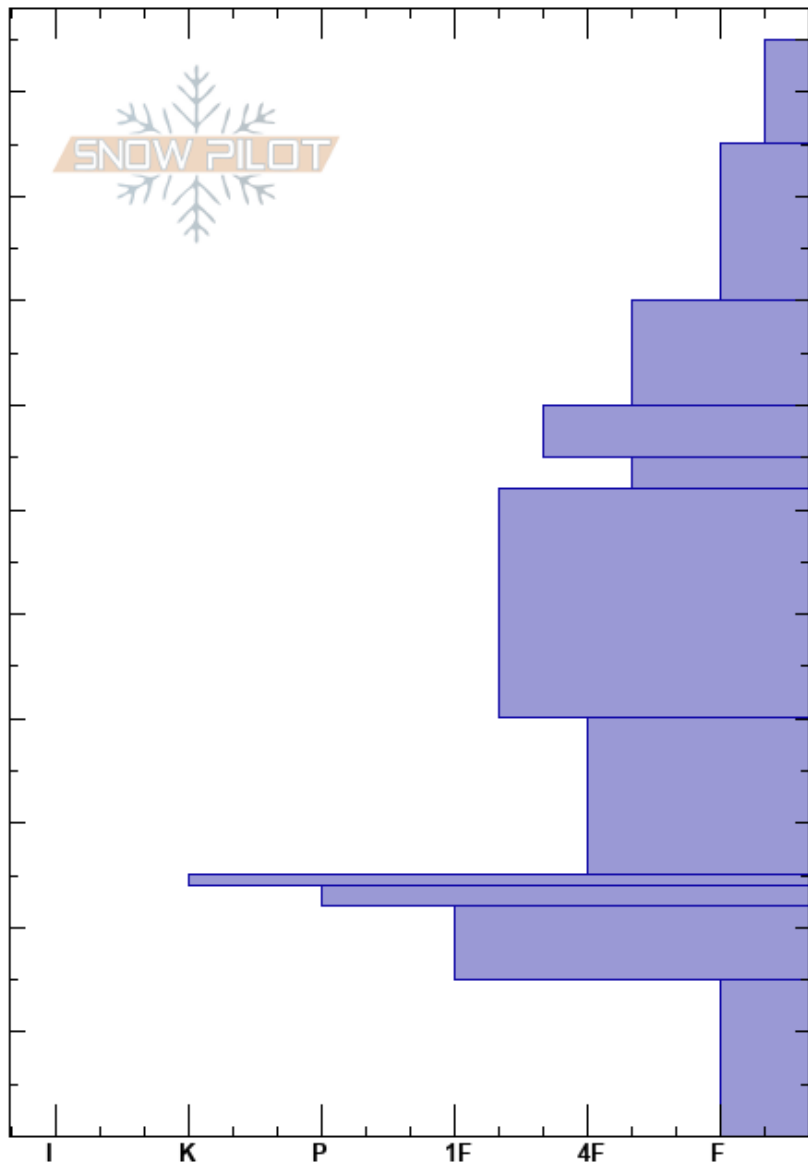

Galena Pass
 Smoky
 ID
 Elevation: 8945 ft
 Aspect: 265°
 Specifics:

peter carse
 02/13/2019 - 10:45am
 Co-ord: 43.87326N, -114.71411W
 Slope Angle: 17°
 Wind Loading: no

Stability: **HS:105**
 Air Temperature: -9°C **PF:50**
 Sky Cover: OVC
 Precipitation: S2
 Wind: E Light Breeze

Layer Notes:

Height (cm)	Crystal		ρ kg/m ³	Stability tests & Layer comments
	Form	Size		
105				
100	+	1.5		
95				← SB0, PC @95cm ← CT5, PC @95cm
90	/	1		
85				← CT14, RP @80cm ← SB10, PC @80cm
80	/ (•)	0.5		
75				← STM, RP @70cm ← SB20, RP @70cm
70	•	0.5		
65	◻	0.5-1		
60				
55	•	0.5		
50				
45	⊖	1		
40				
35	■			← SB30, SP @24cm
30	⊙(□)	1.5		
25	^	2		
20				
15	^	4		← CT25, RP @15cm ← DT20, SC @15cm ← DT21, SC @15cm ← ECTP19 @15cm
10				
0				

Notes: Cross-slope PST 40/100 (end) at 15cm from ground
 Ski pen 20cm
 LyteProbe testing