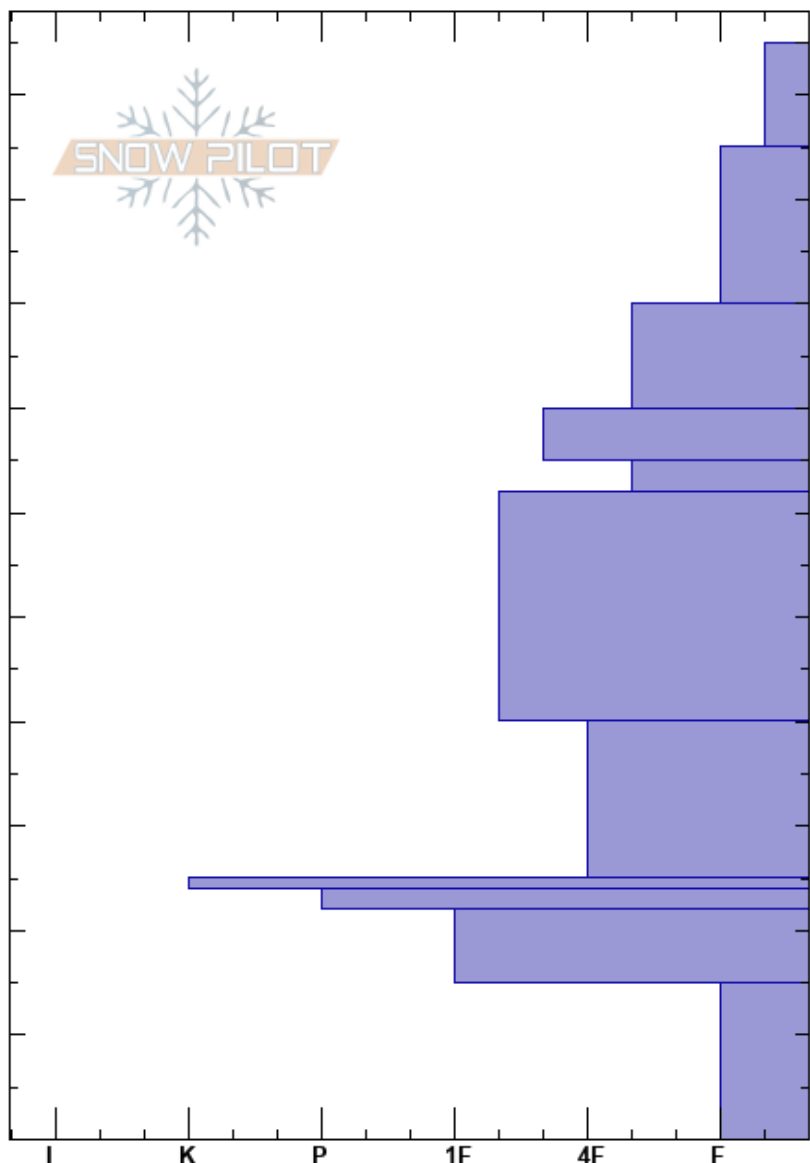

Galena Pass
 Smoky
 ID
 Elevation: 8945 ft
 Aspect: 265°
 Specifics:

peter carse
 02/13/2019 - 10:45am
 Co-ord: 43.87326N, -114.71411W
 Slope Angle: 17°
 Wind Loading: no

Stability: **HS:105**
 Air Temperature: -9°C PF:50
 Sky Cover: OVC
 Precipitation: S2
 Wind: E Light Breeze

Layer Notes:

Crystal Form	Crystal Size	Moisture	ρ kg/m ³	Stability tests & Layer comments
+	1.5			
/	1			SB0, PC @95cm CT5, PC @95cm
/ (•)	0.5			CT14, RP @80cm SB10, PC @80cm
•	0.5			STM, RP @70cm SB20, RP @70cm
◻	0.5-1			
•	0.5			
⊖	1			
■				SB30, SP @24cm
⊙(□)	1.5			
^	2			CT25, RP @15cm DT20, SC @15cm DT21, SC @15cm ECTP19 @15cm
^	4			

Notes: Cross-slope PST 40/100 (end) at 15cm from ground

Ski pen 20cm

LyteProbe testing