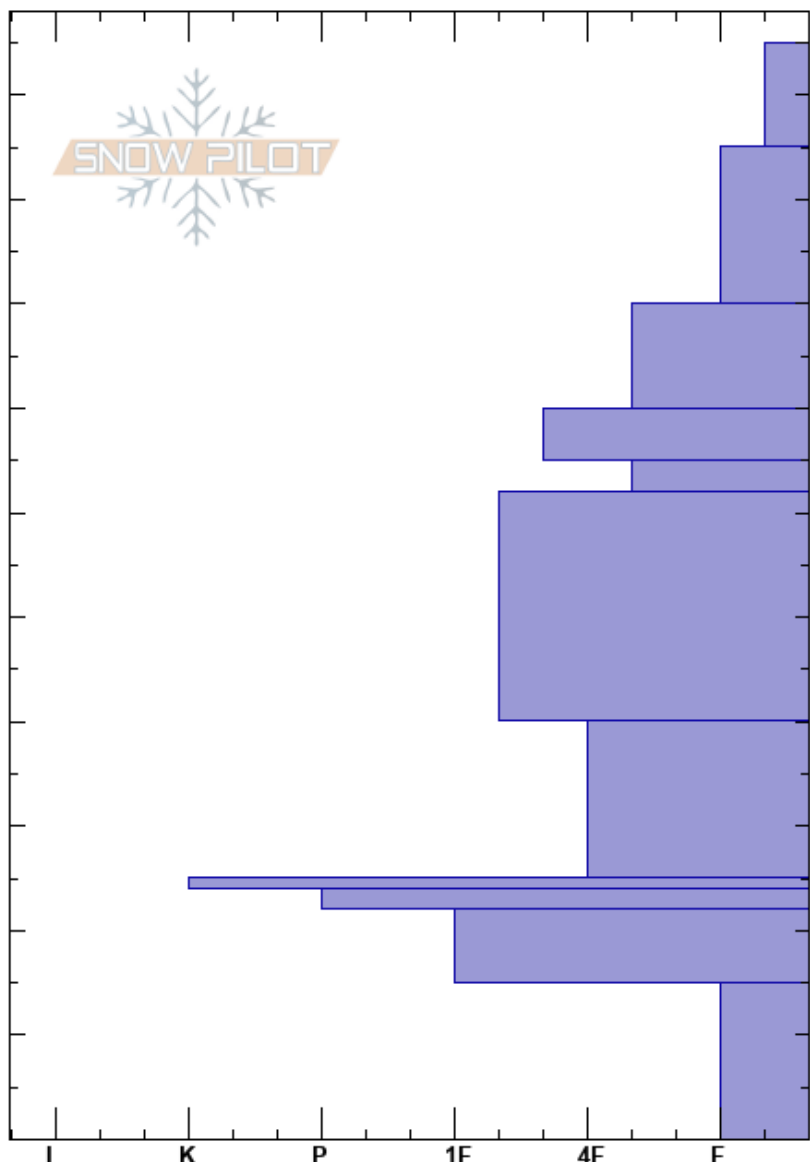

Galena Pass
 Smoky
 ID
 Elevation: 8945 ft
 Aspect: 265°
 Specifics:

peter carse
 02/13/2019 - 10:45am
 Co-ord: 43.87326N, -114.71411W
 Slope Angle: 17°
 Wind Loading: no

Stability: HS:105
 Air Temperature: -9°C PF:50
 Sky Cover: OVC
 Precipitation: S2
 Wind: E Light Breeze

Layer Notes:

Crystal Form	Crystal Size	Moisture	ρ kg/m ³	Stability tests & Layer comments
+	1.5			
/	1			SB0, PC @95cm CT5, PC @95cm
/ (•)	0.5			CT14, RP @80cm SB10, PC @80cm
•	0.5			STM, RP @70cm SB20, RP @70cm
◻	0.5-1			
•	0.5			
⊖	1			
■				SB30, SP @24cm
⊙(□)	1.5			
^	2			
^	4			CT25, RP @15cm DT20, SC @15cm DT21, SC @15cm ECTP19 @15cm

Notes: Cross-slope PST 40/100 (end) at 15cm from ground
 Ski pen 20cm
 LyteProbe testing