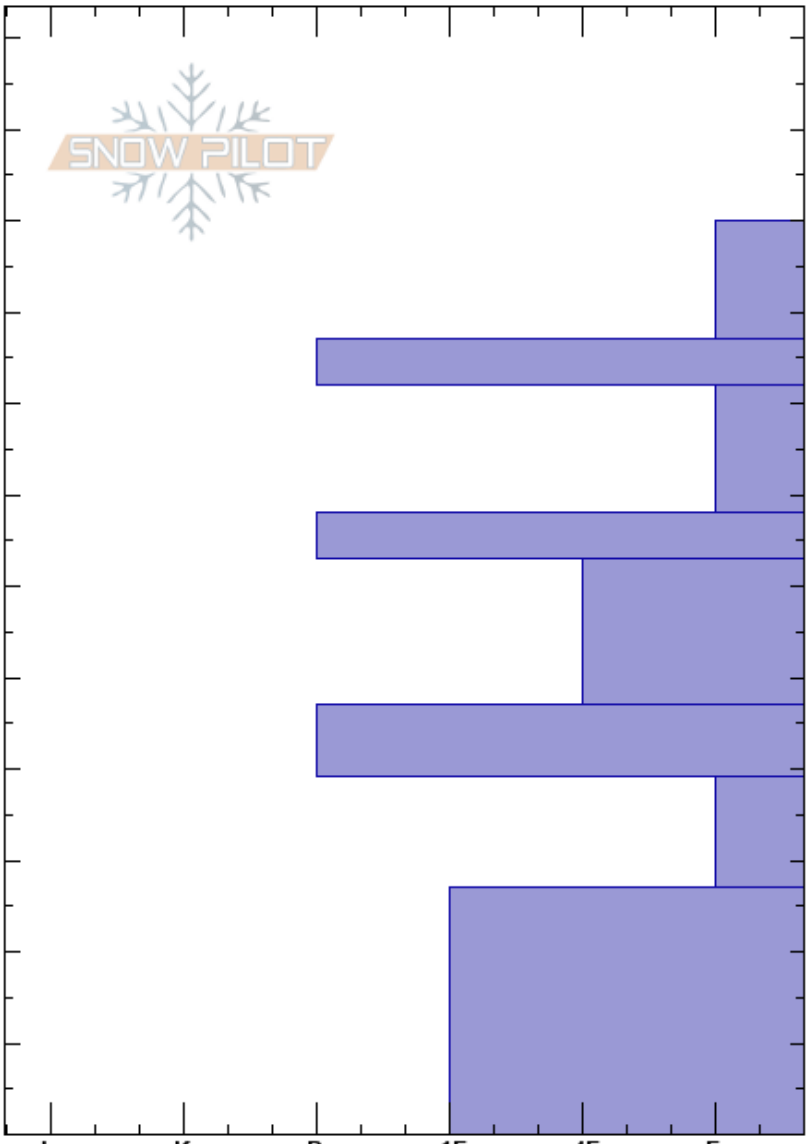

Gold King Pro2
 San Juan Range
 CO
 Elevation: 3800 m
 Aspect: SW
 Specifics:

Mike Irwin
 02/13/2019 - 1:10pm
 Co-ord:
 Slope Angle: 35°
 Wind Loading: yes

Stability:
 Air Temperature:
 Sky Cover: OVC
 Precipitation: S1
 Wind: S Moderate

HS:120
 PS:3
 Layer Notes:

Crystal Form	Crystal Size	Moisture	ρ kg/m ³	Stability tests & Layer comments
/	1			
⊙⊙	2			
□	2			
⊙⊙				
□	2.5			
⊙⊙				← PST70/100 (End) @40cm
□	4			
				← CT22, Q1 @25cm
□ (∧)	3			← ECTPV @15cm