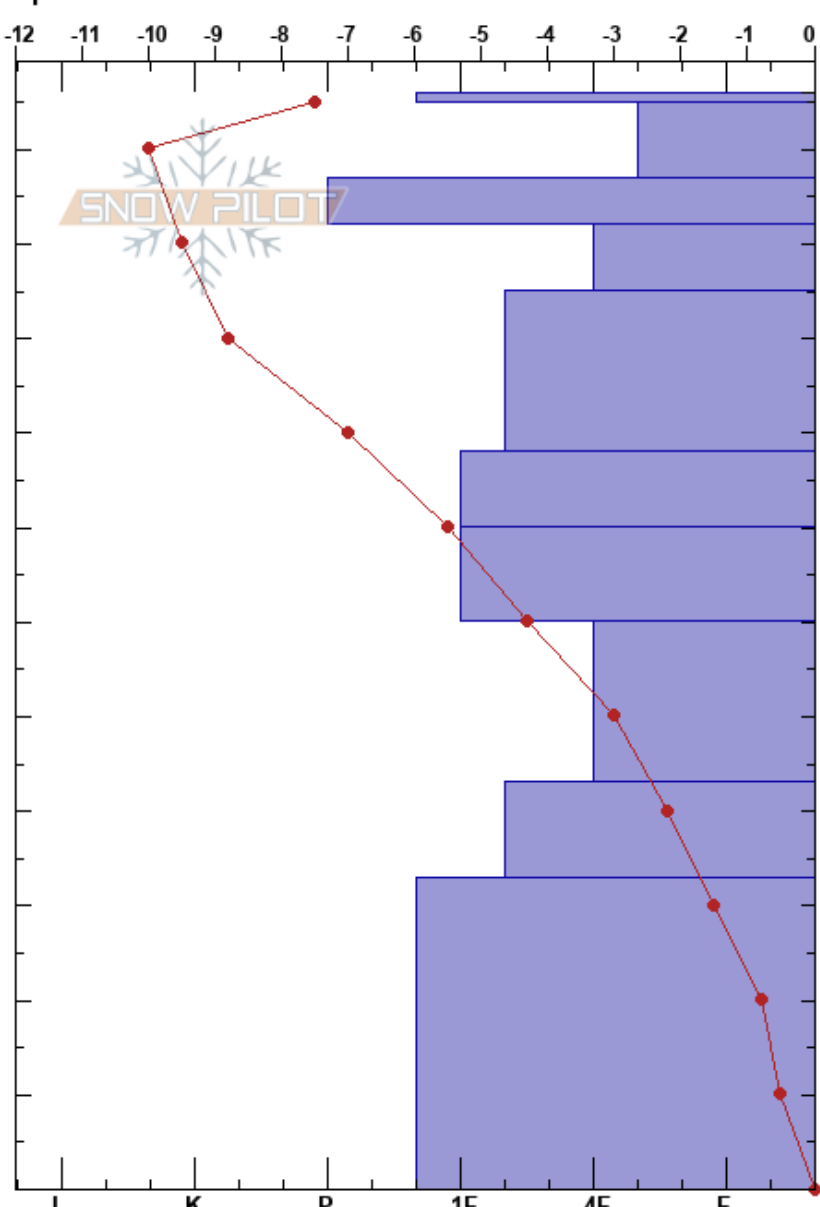

Lab 4
 Bridger Range
 MT
 Elevation: 2098 m
 Aspect: W
 Specifics:

Nicholas Westfall
 02/08/2019 - 2:00pm
 Co-ord: 45.80921N, -110.91127W
 Slope Angle: 8°
 Wind Loading: no

Stability: HS:116
 Air Temperature: -7.5°C PF:73
 Sky Cover: OVC
 Precipitation: NO
 Wind: Calm

Layer Notes:

Elevation (cm)	Crystal		Moisture	ρ kg/m ³	Stability tests & Layer comments
	Form	Size			
116	/	0.5	D	130	
110	/	1	D		
100	○		D	230	
90	/	0.5	D		
80	● (☐)	0.5	D	250	← ECTP@95cm SB40, BRK/Q3
70	● (☐)	0.5	D	290	← ECTP@80cm SB30, PC/Q2
60	☐	1	D	260	
50	☐	1-2	D	270	← PST100/100 (End) @60cm ← PST45/100 (End) @60cm ← PST35/100 (End) @60cm
40	☐	1-3	D	300	
30				340	
20	☐	1-3	D		
10					
0					← 2x ECTX