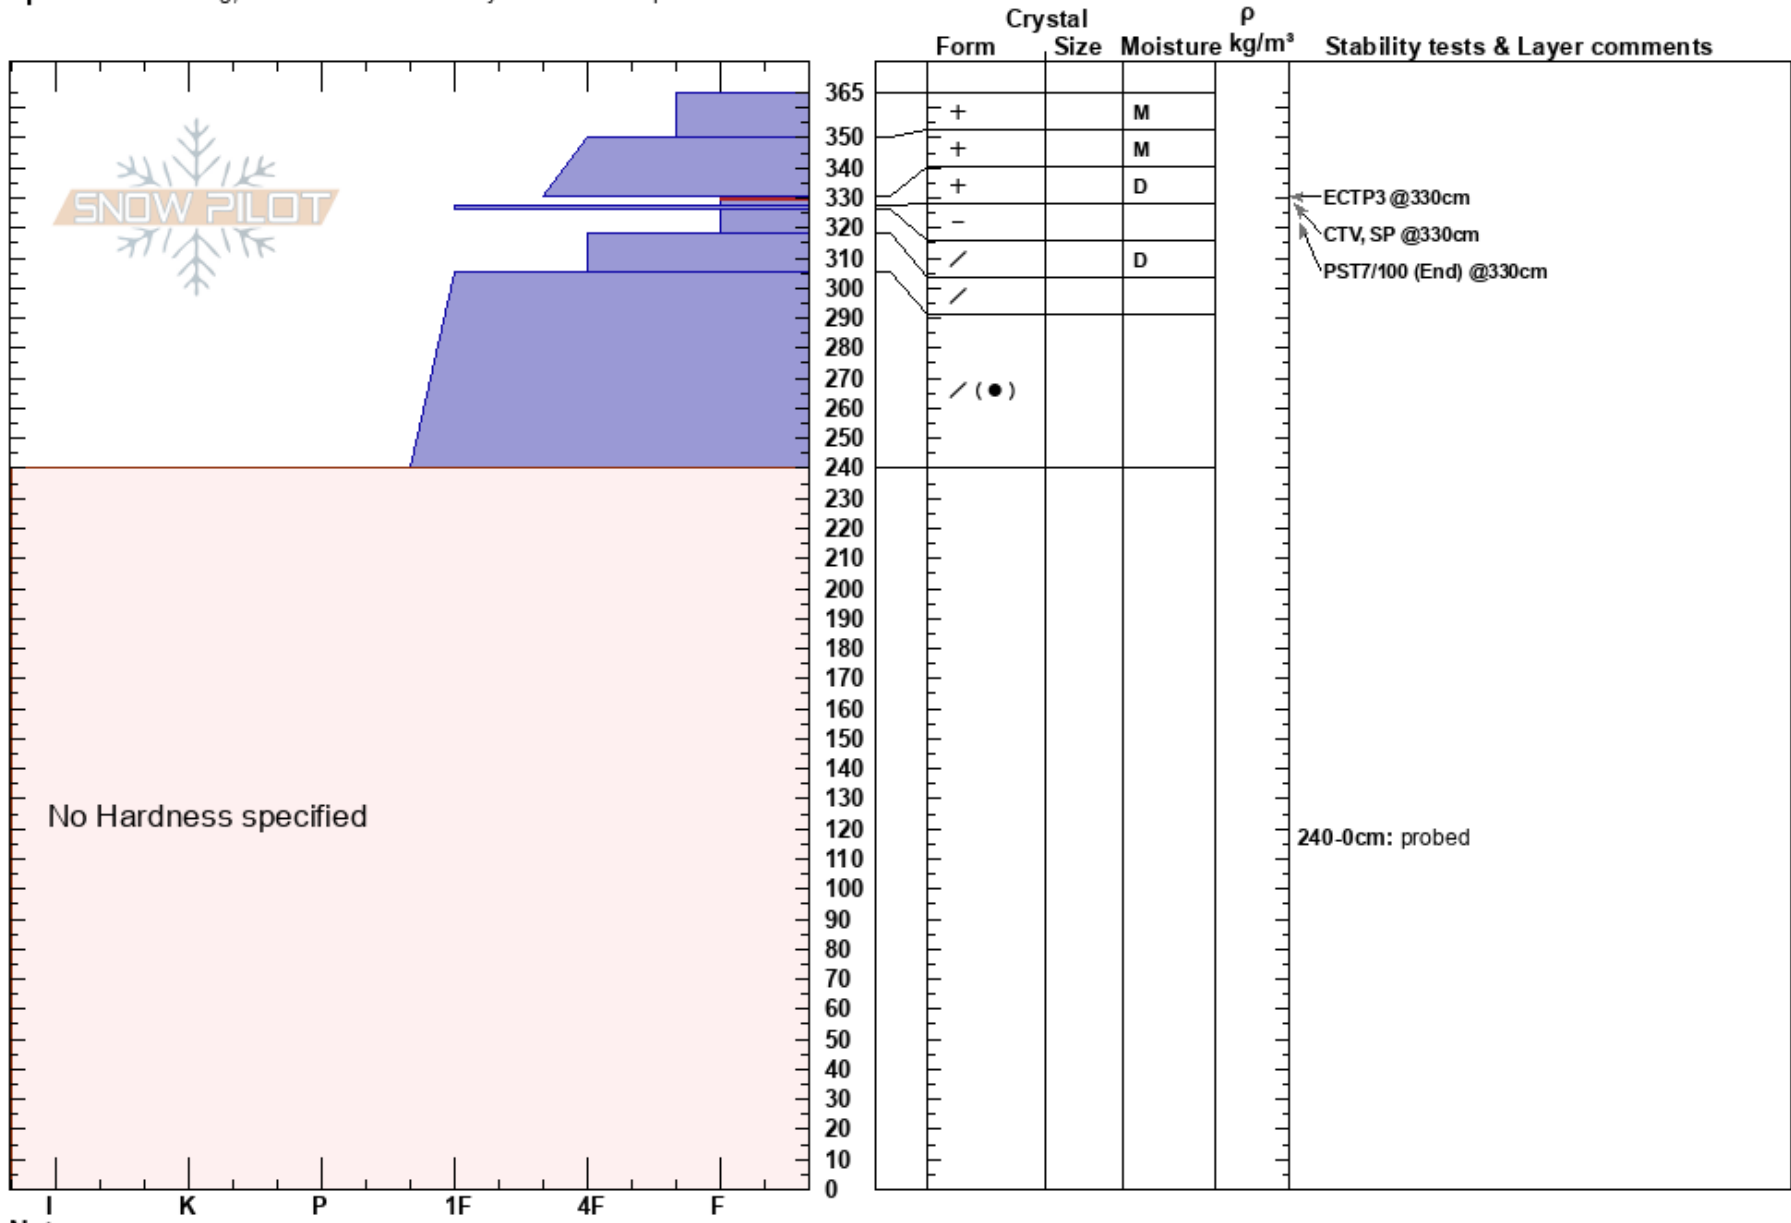

Andesite
 Central Sierra
 CA
 Elevation: 7480 ft
 Aspect: 130°
 Specifics: Cracking; Recent avalanche activity on different slopes

Andy Anderson
 02/13/2019 - 10:45am
 Co-ord: 39.34198N, -120.35136W
 Slope Angle: 22°
 Wind Loading:

Stability: Very Poor
 Air Temperature: -0.5°C
 Sky Cover: OVC
 Precipitation: S2
 Wind: SW Light Breeze

HS:365
 330-327cm: Problematic layer
 240-0cm: probed

Notes: