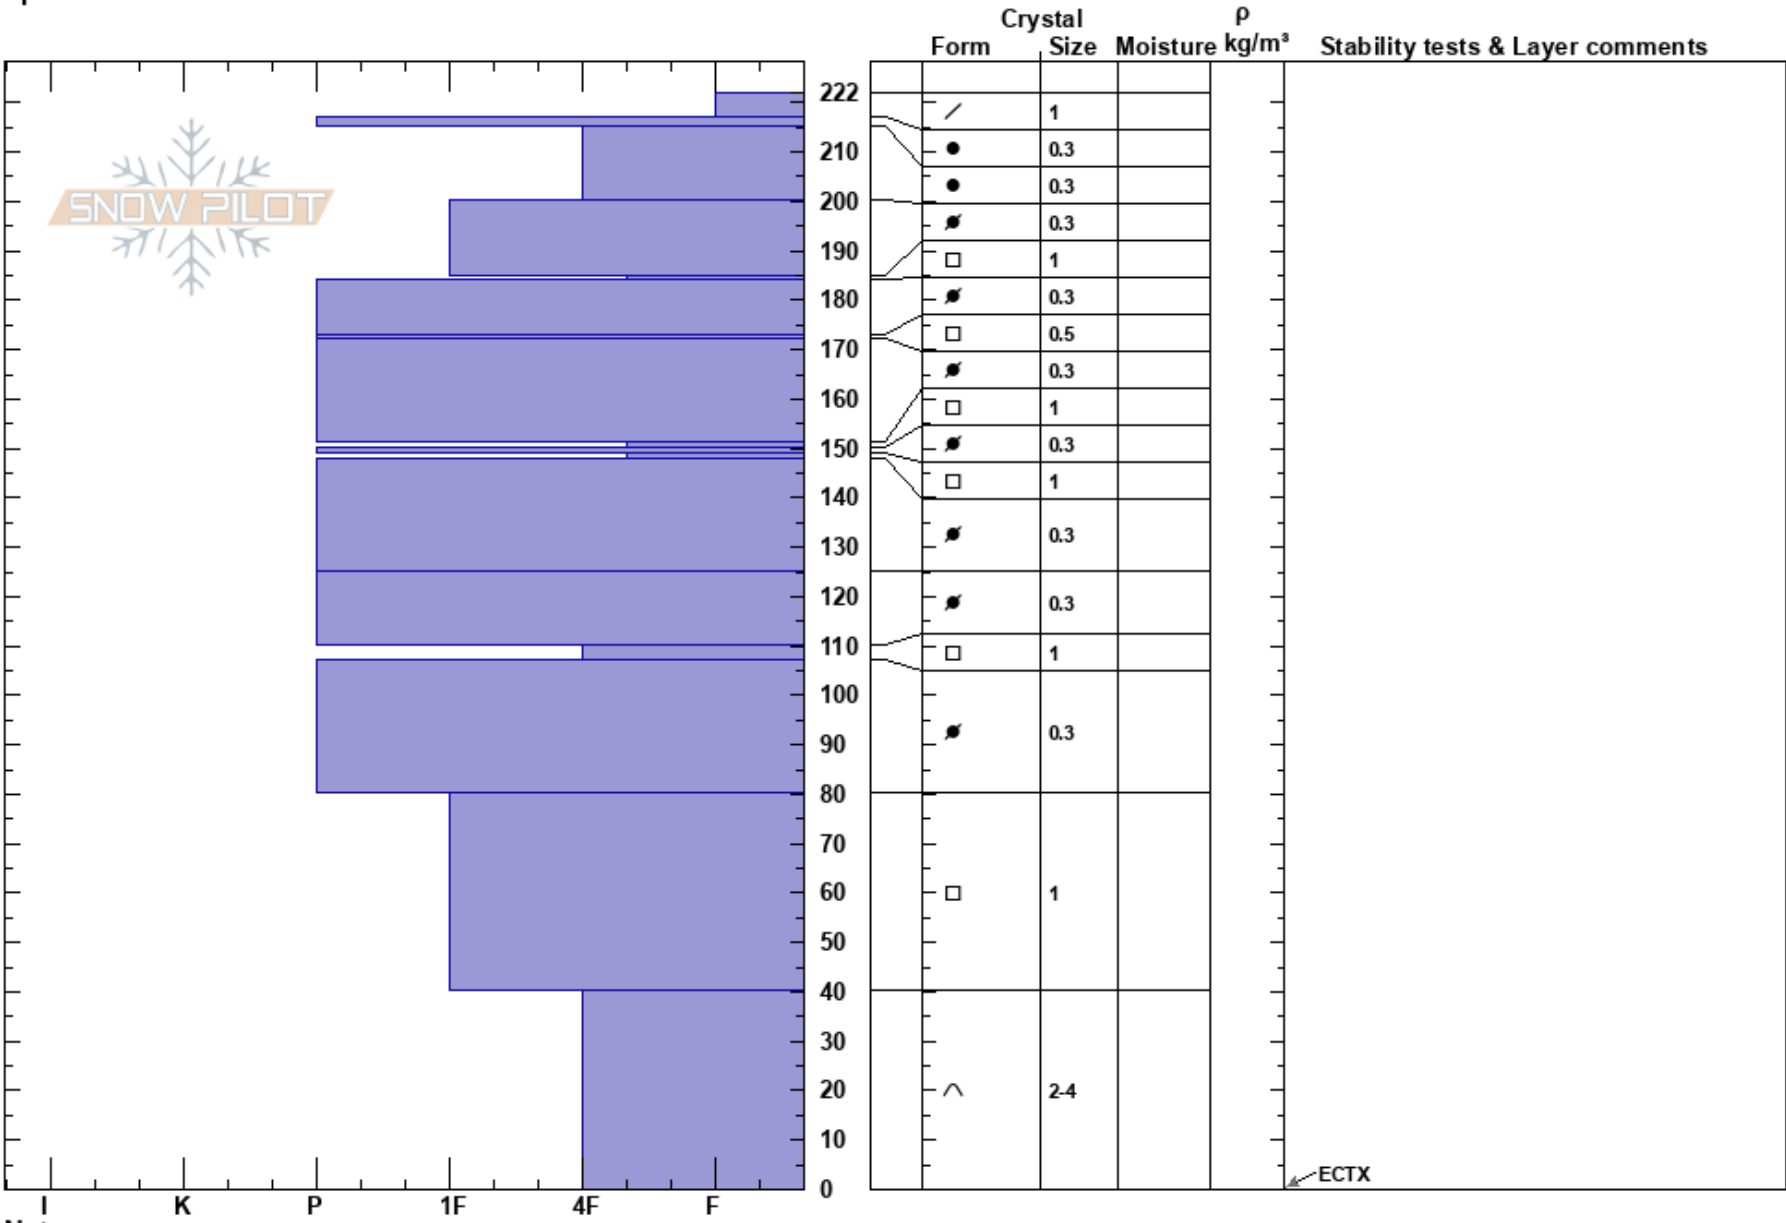

W. Independence Pass
 Independence Pass
 CO
 Elevation: 11900 ft
 Aspect: NE
 Specifics:

Matt Huber
 02/13/2019 - 12:00pm
 Co-ord: 39.11368N, -106.65040W
 Slope Angle:
 Wind Loading:

Stability:
 Air Temperature: -8°C
 Sky Cover: OVC
 Precipitation: NO
 Wind: S Light Breeze

HS:222
 PS: 30 149-148cm:Problematic layer

ECTX

Notes: