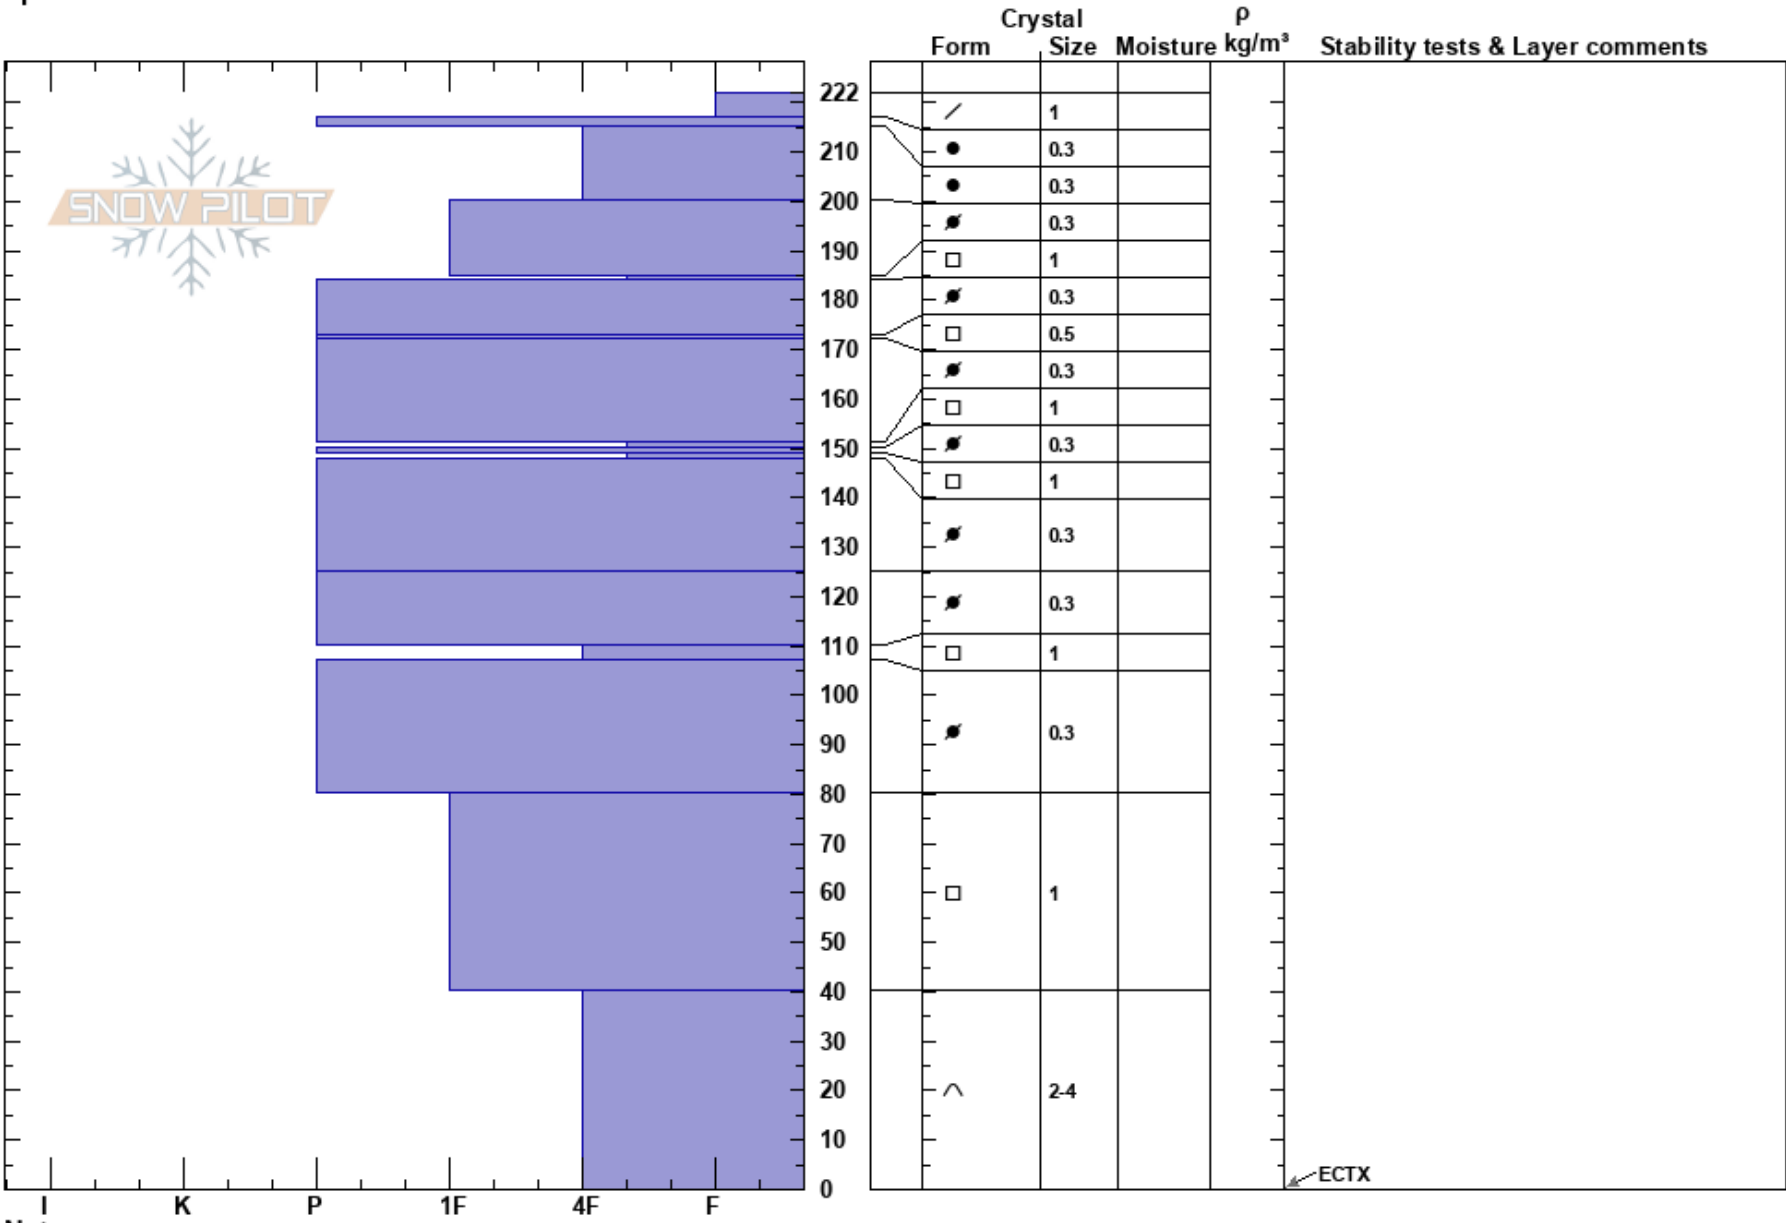

W. Independence Pass  
 Independence Pass  
 CO  
 Elevation: 11900 ft  
 Aspect: NE  
 Specifics:

Matt Huber  
 02/13/2019 - 12:00pm  
 Co-ord: 39.11368N, -106.65040W  
 Slope Angle:  
 Wind Loading:

Stability:  
 Air Temperature: -8°C  
 Sky Cover: OVC  
 Precipitation: NO  
 Wind: S Light Breeze

HS:222  
 PS: 30 149-148cm:Problematic layer

ECTX

Notes: