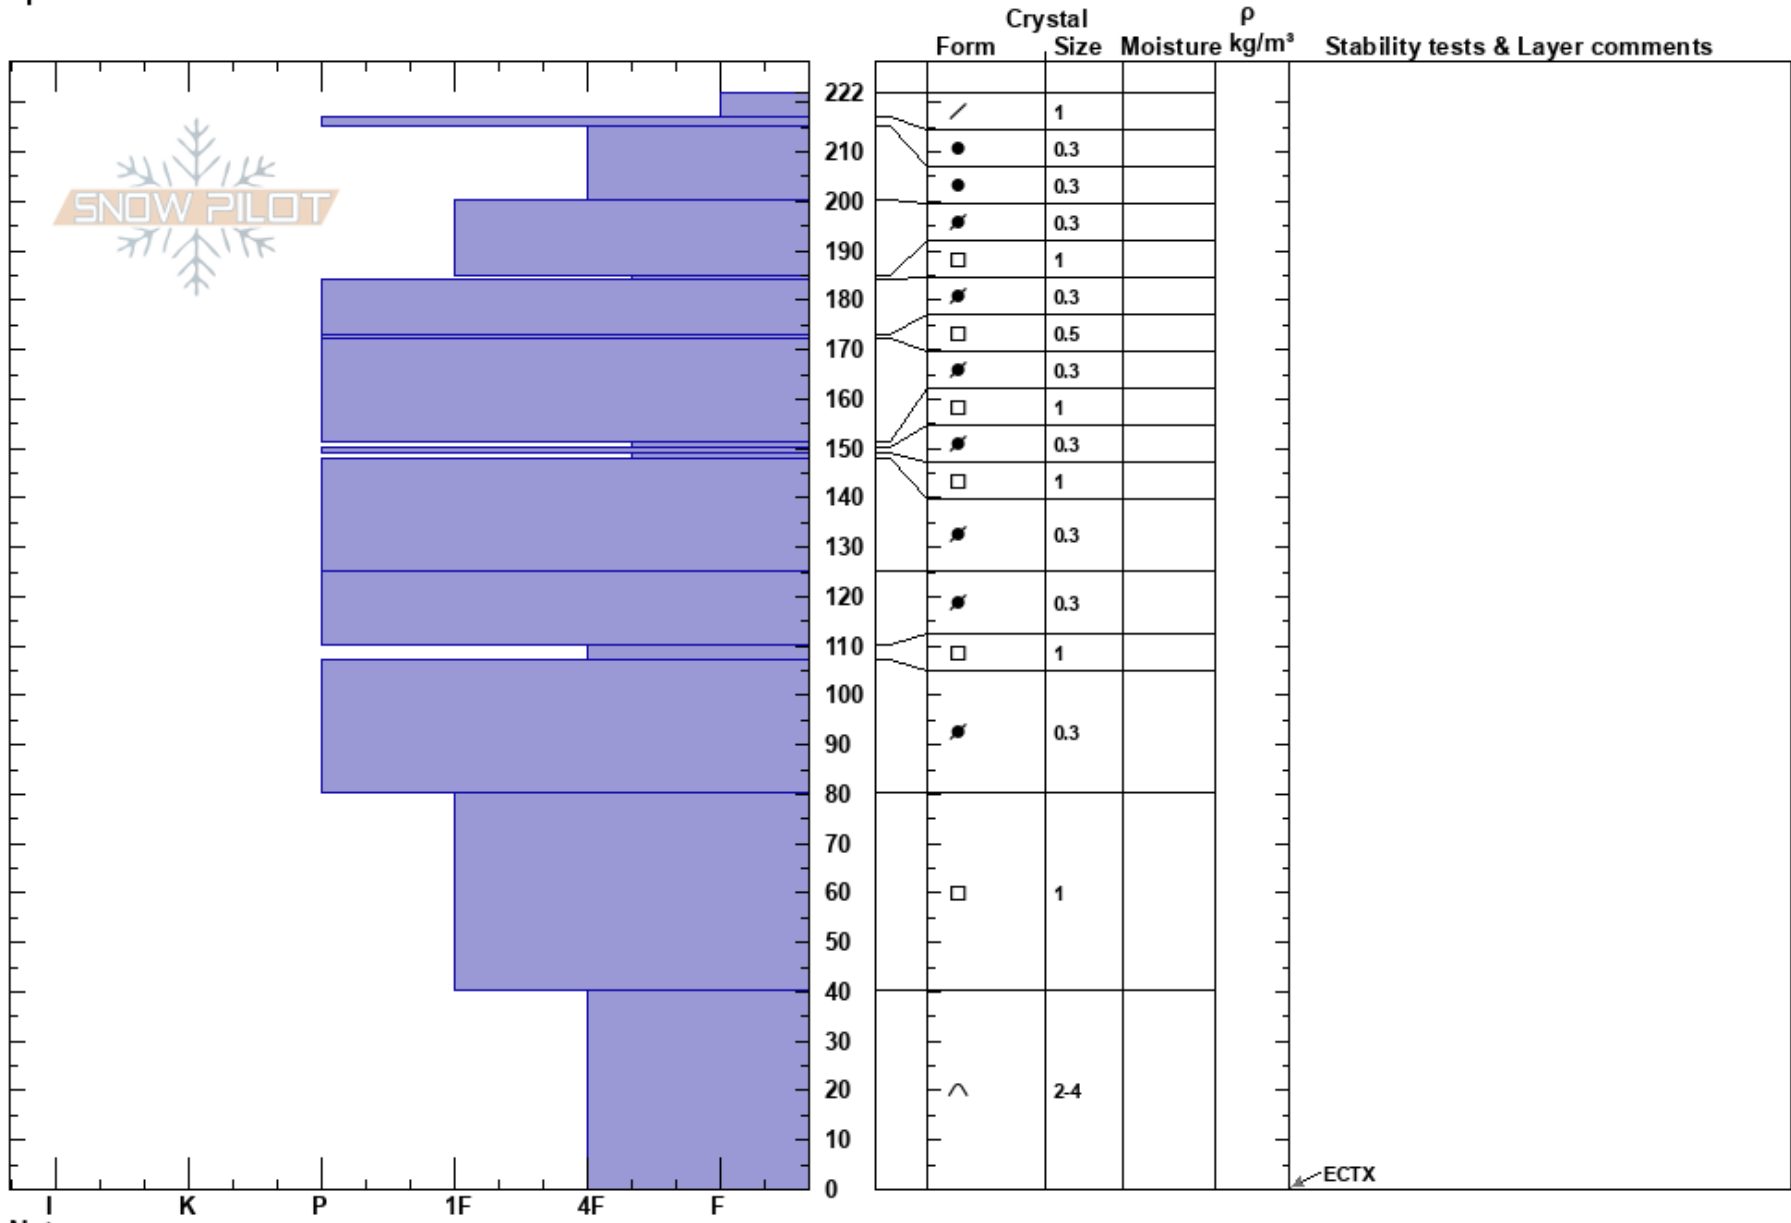

W. Independence Pass  
 Independence Pass  
 CO  
 Elevation: 11900 ft  
 Aspect: NE  
 Specifics:

Matt Huber  
 02/13/2019 - 12:00pm  
 Co-ord: 39.11368N, -106.65040W  
 Slope Angle:  
 Wind Loading:

Stability:  
 Air Temperature: -8°C  
 Sky Cover: OVC  
 Precipitation: NO  
 Wind: S Light Breeze

HS:222  
 PS: 30 149-148cm:Problematic layer

ECTX

Notes: