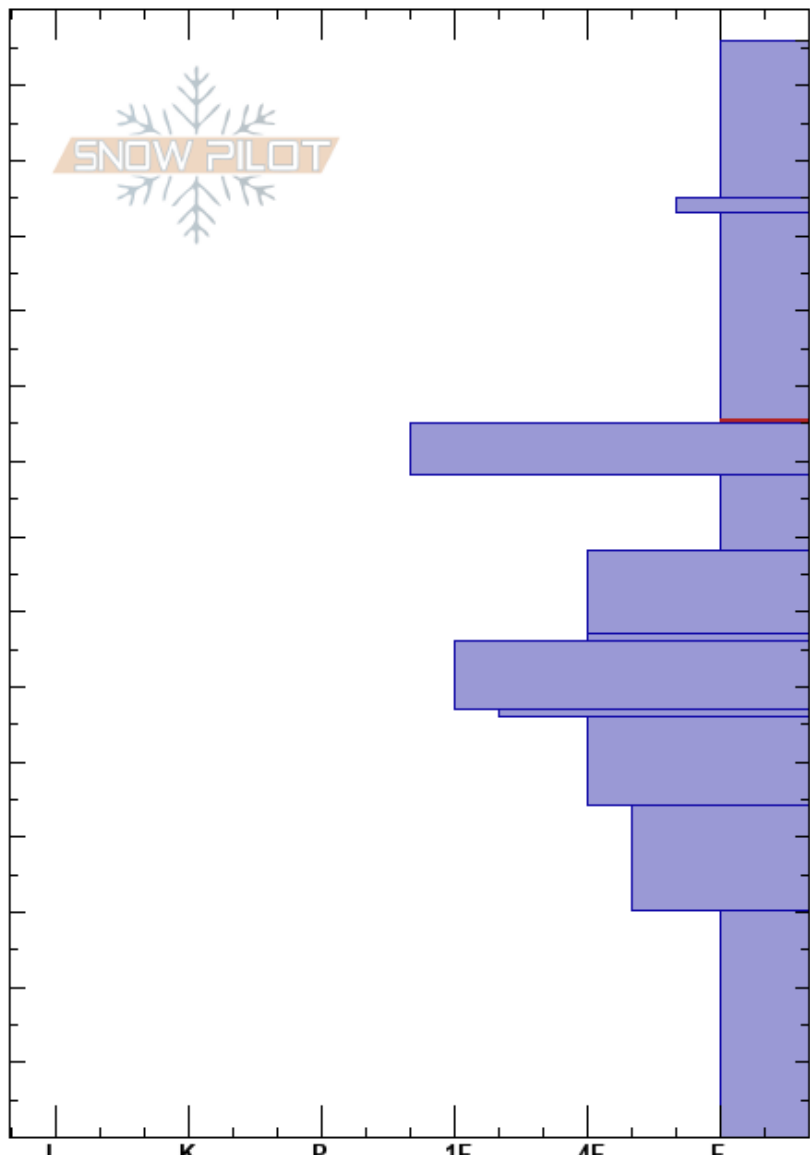

Hwy Shots
 Bitterroot
 MT
 Elevation: 5600 ft
 Aspect: 297°

Logan King
 02/13/2019 - 11:00am
 Co-ord: 46.62976N, -114.57981W
 Slope Angle: 28°
 Wind Loading: yes

Stability: Fair
 Air Temperature: -2.5°C
 Sky Cover: OVC
 Precipitation: S2
 Wind: S Moderate

HS:146
 PS:32
 123-95cm:Problematic layer

Specifics: Collapsing, localized; Cracking; Instability rapidly rising; We skied slope

Crystal Form	Crystal Size	Moisture	ρ kg/m ³	Stability tests & Layer comments
+				
+				← ECTN1 @125cm
/				
				← ECTP12 @95cm
⊙⊙				
□				
☼				
⊙⊙				
□				
⊙⊙				
□				
□				
□				
□				