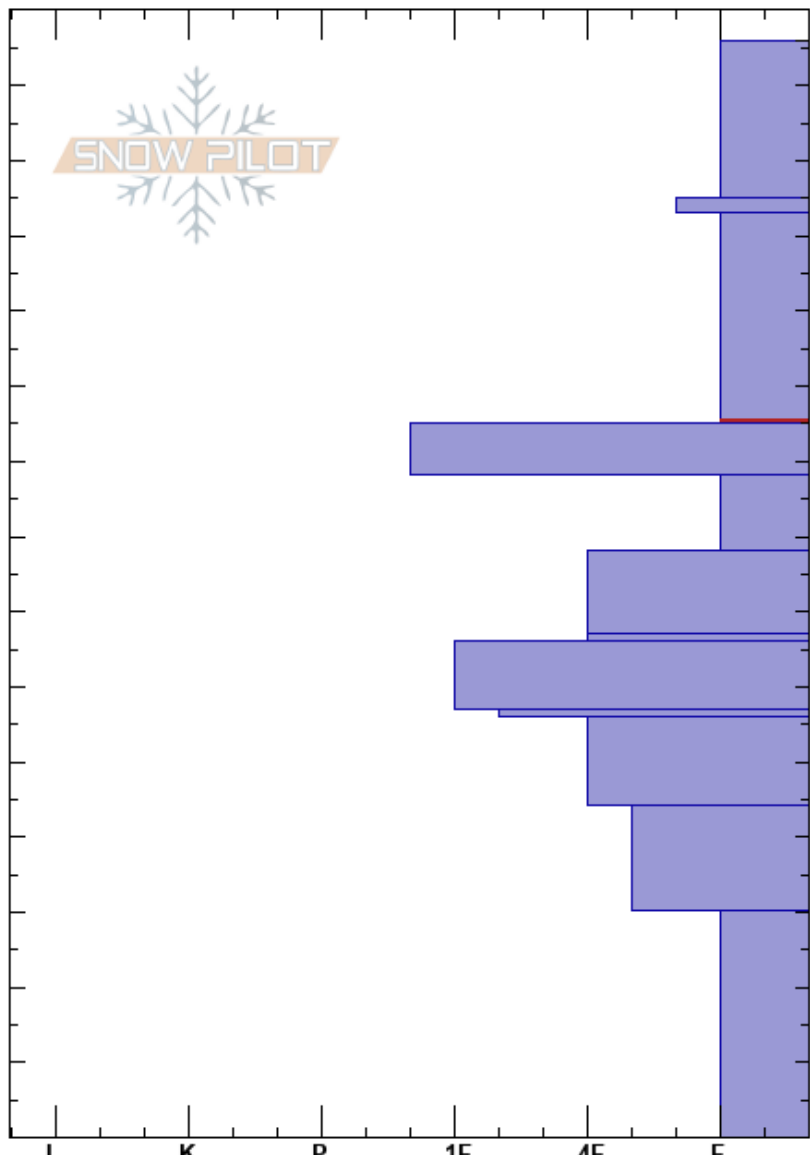

Hwy Shots  
 Bitterroot  
 MT  
 Elevation: 5600 ft  
 Aspect: 297°

Logan King  
 02/13/2019 - 11:00am  
 Co-ord: 46.62976N, -114.57981W  
 Slope Angle: 28°  
 Wind Loading: yes

Stability: Fair  
 Air Temperature: -2.5°C  
 Sky Cover: OVC  
 Precipitation: S2  
 Wind: S Moderate

HS:146  
 PS:32  
 123-95cm:Problematic layer

Specifics: Collapsing, localized; Cracking; Instability rapidly rising; We skied slope

Crystal Form	Crystal Size	Moisture	$\rho$ kg/m <sup>3</sup>	Stability tests & Layer comments
+				
+				← ECTN1 @125cm
/				
				← ECTP12 @95cm
⊙⊙				
□				
☼				
⊙⊙				
□				
⊙⊙				
□				
□				
□				
□				