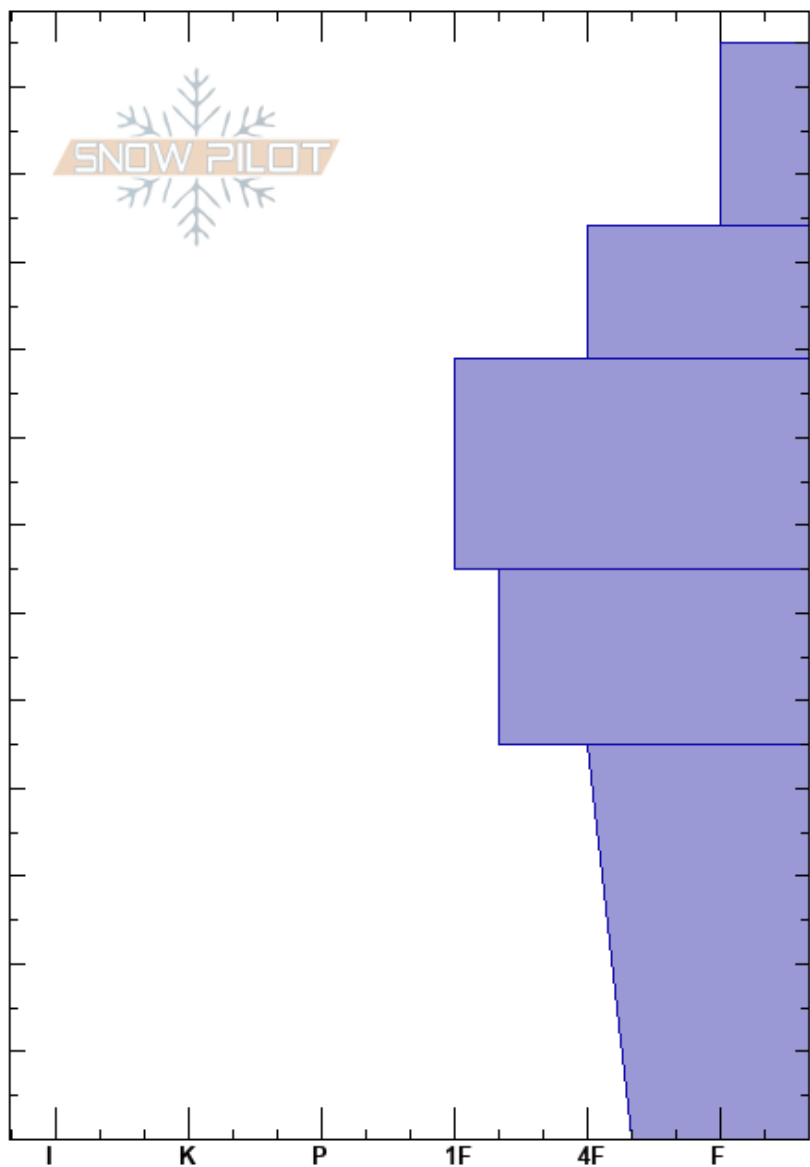

Dudley Creek  
 Madison Range-N  
 MT  
 Elevation: 2240 m  
 Aspect: N  
 Specifics: We skied slope

Erich Schreier  
 02/11/2019 - 2:00pm  
 Co-ord: 45.28718N, -111.27949W  
 Slope Angle: 25°  
 Wind Loading: previous

Stability: **HS:125**    **Layer Notes:**  
 Air Temperature: -10°C  
 Sky Cover: BKN  
 Precipitation: NO  
 Wind: SE Calm

Depth (cm)	Crystal		Moisture	$\rho$ kg/m <sup>3</sup>	Stability tests & Layer comments
	Form	Size			
125					
115	/				
100	•				
80	•				
55	• (□)				
22	□				