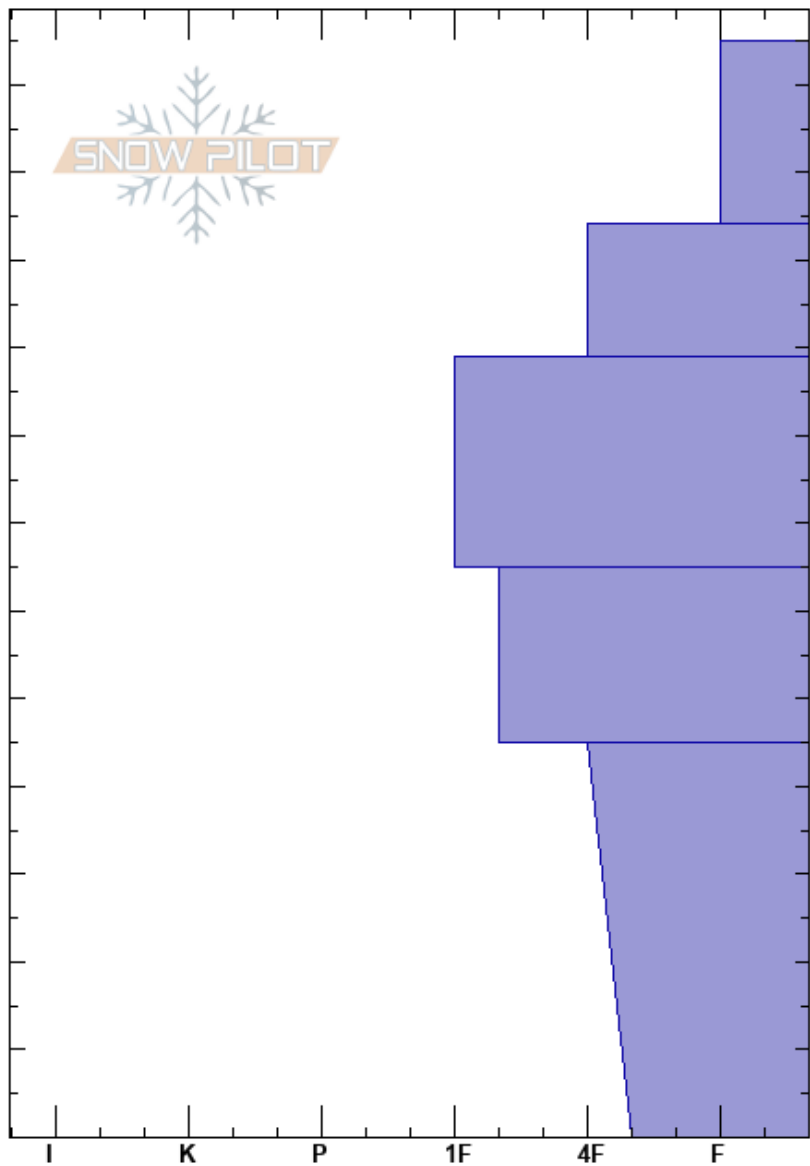

Dudley Creek
 Madison Range-N
 MT
 Elevation: 2240 m
 Aspect: N
 Specifics: We skied slope

Erich Schreier
 02/11/2019 - 2:00pm
 Co-ord: 45.28718N, -111.27949W
 Slope Angle: 25°
 Wind Loading: previous

Stability: **HS:125** **Layer Notes:**
 Air Temperature: -10°C
 Sky Cover: BKN
 Precipitation: NO
 Wind: SE Calm

Depth (cm)	Crystal		Moisture	ρ kg/m ³	Stability tests & Layer comments
	Form	Size			
125					
115	/				
100	•				
80	•				
55	• (□)				
22	□				

← CTV, Q3 @40cm

← ECTX Poor isolation

Notes: