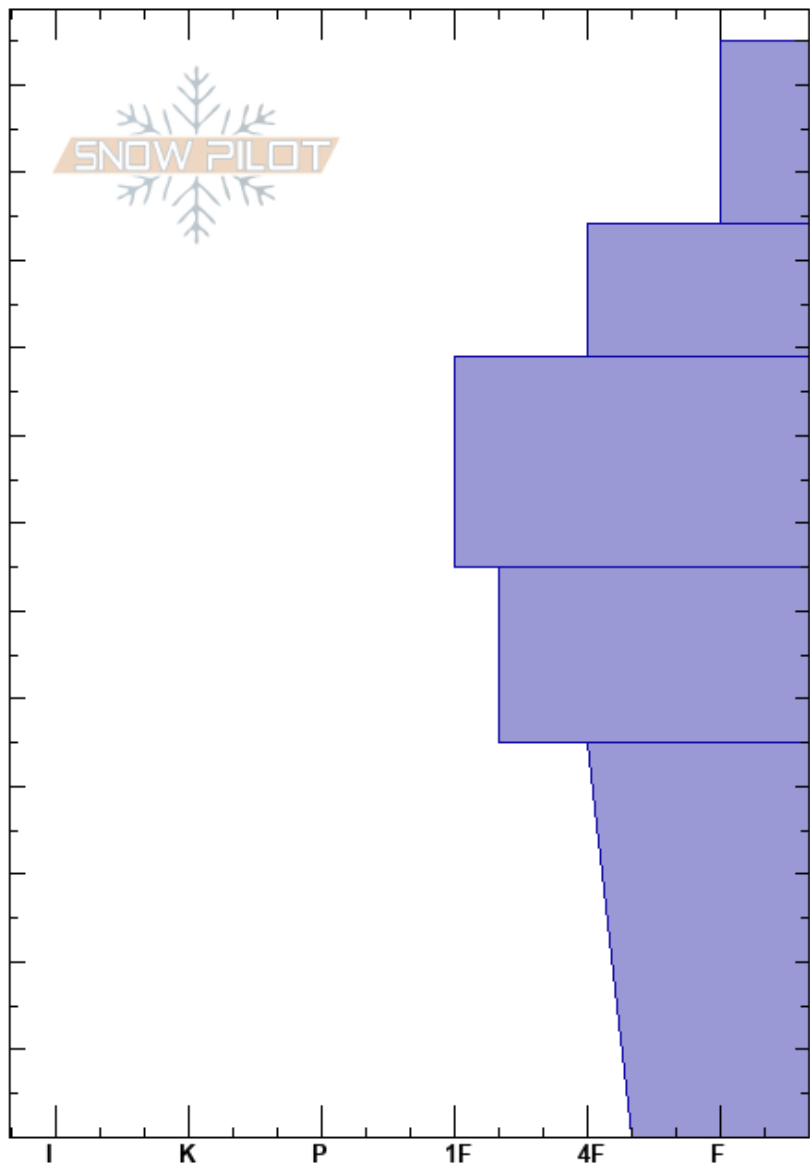

Dudley Creek
 Madison Range-N
 MT
 Elevation: 2240 m
 Aspect: N
 Specifics: We skied slope

Erich Schreier
 02/11/2019 - 2:00pm
 Co-ord: 45.28718N, -111.27949W
 Slope Angle: 25°
 Wind Loading: previous

Stability: **HS:125** **Layer Notes:**
 Air Temperature: -10°C
 Sky Cover: BKN
 Precipitation: NO
 Wind: SE Calm

Crystal Form	Crystal Size	Moisture	ρ kg/m ³	Stability tests & Layer comments
/				
•				
•				
• (□)				
				← CTV, Q3 @40cm
□				
				← ECTX Poor isolation

Notes: