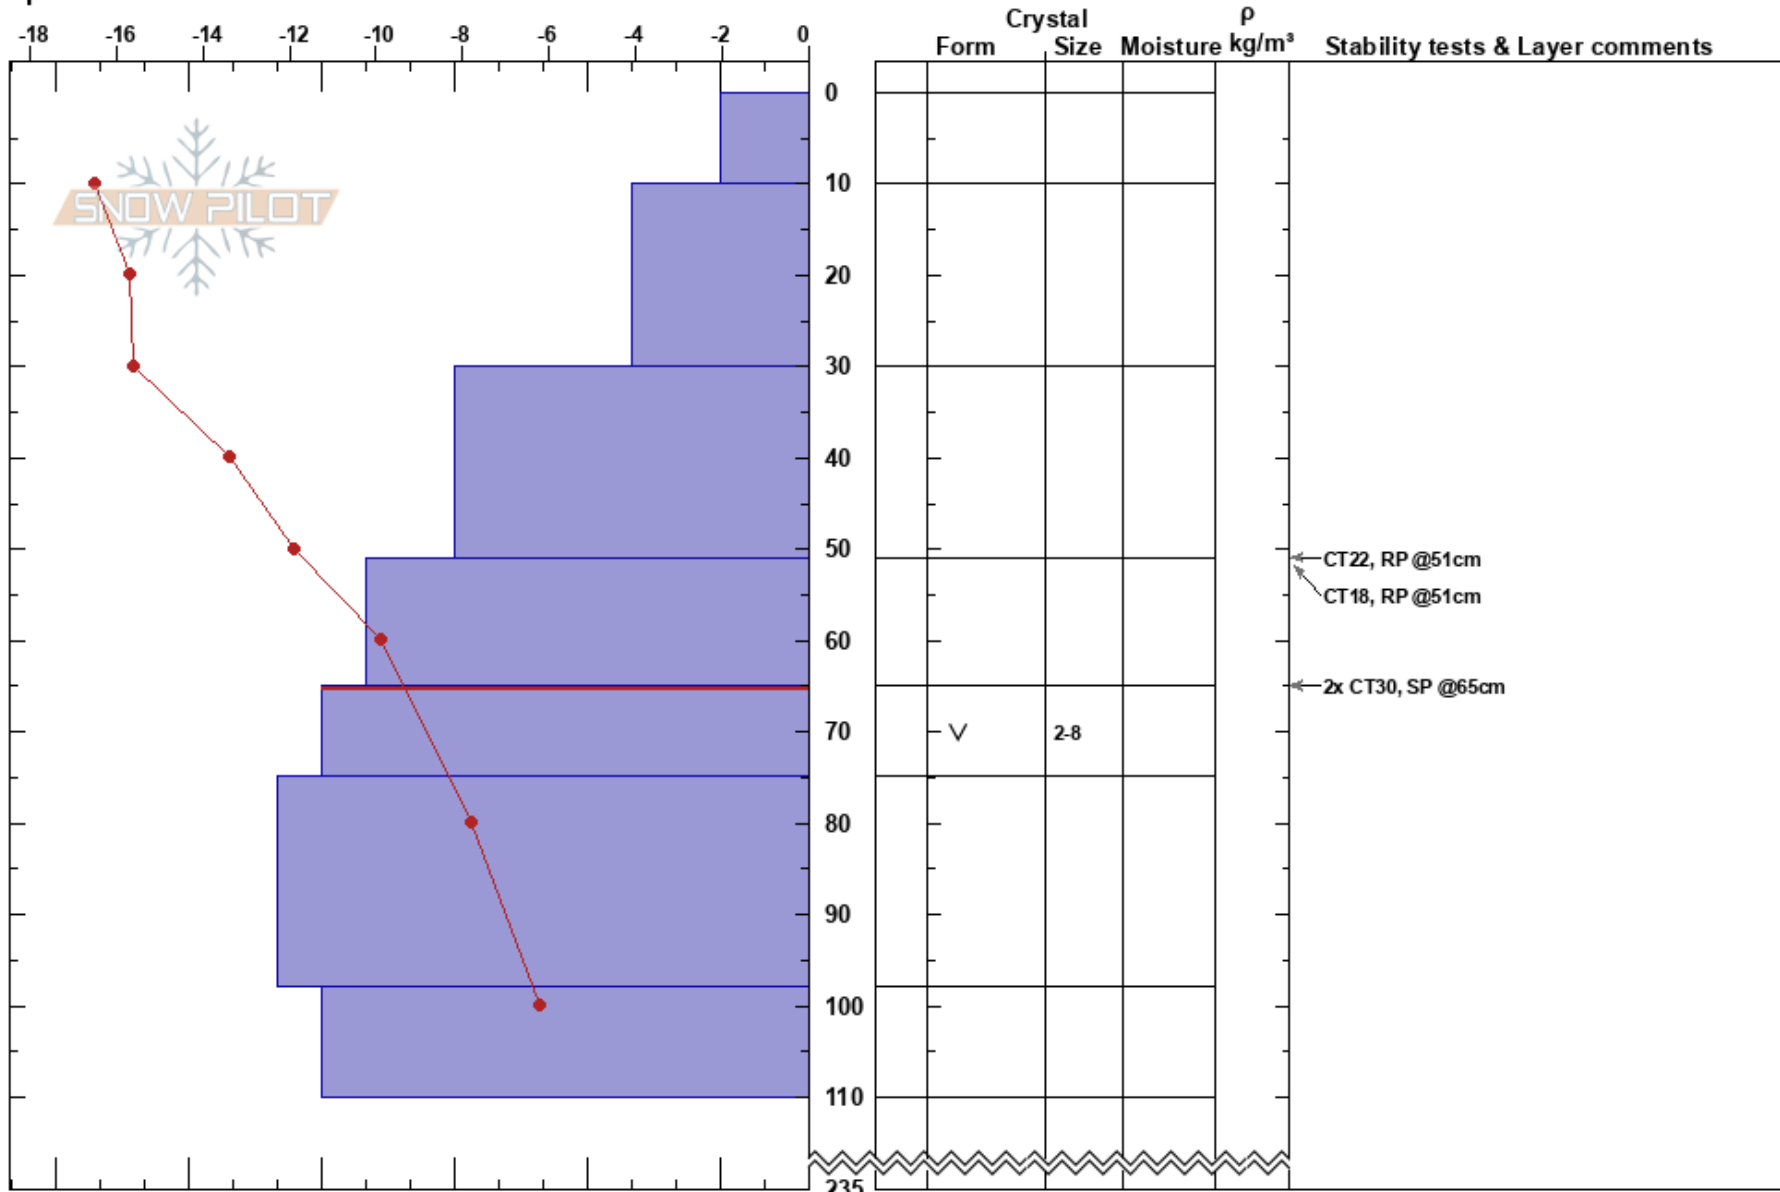

Couger CK East

Coulter Austin

Stability:

HS:235

Layer Notes:

12/02/2019 - 13:30

Air Temperature: -15.4°C PF:40 65-75cm:Problematic layer

BC

Co-ord: 51.24923N, -117.55641W

Sky Cover: OVC

Elevation: 1890 m

Slope Angle: 31°

Precipitation: S-1

Aspect: 0°

Wind Loading: yes

Wind: N Light Breeze

Specifics:

Notes: