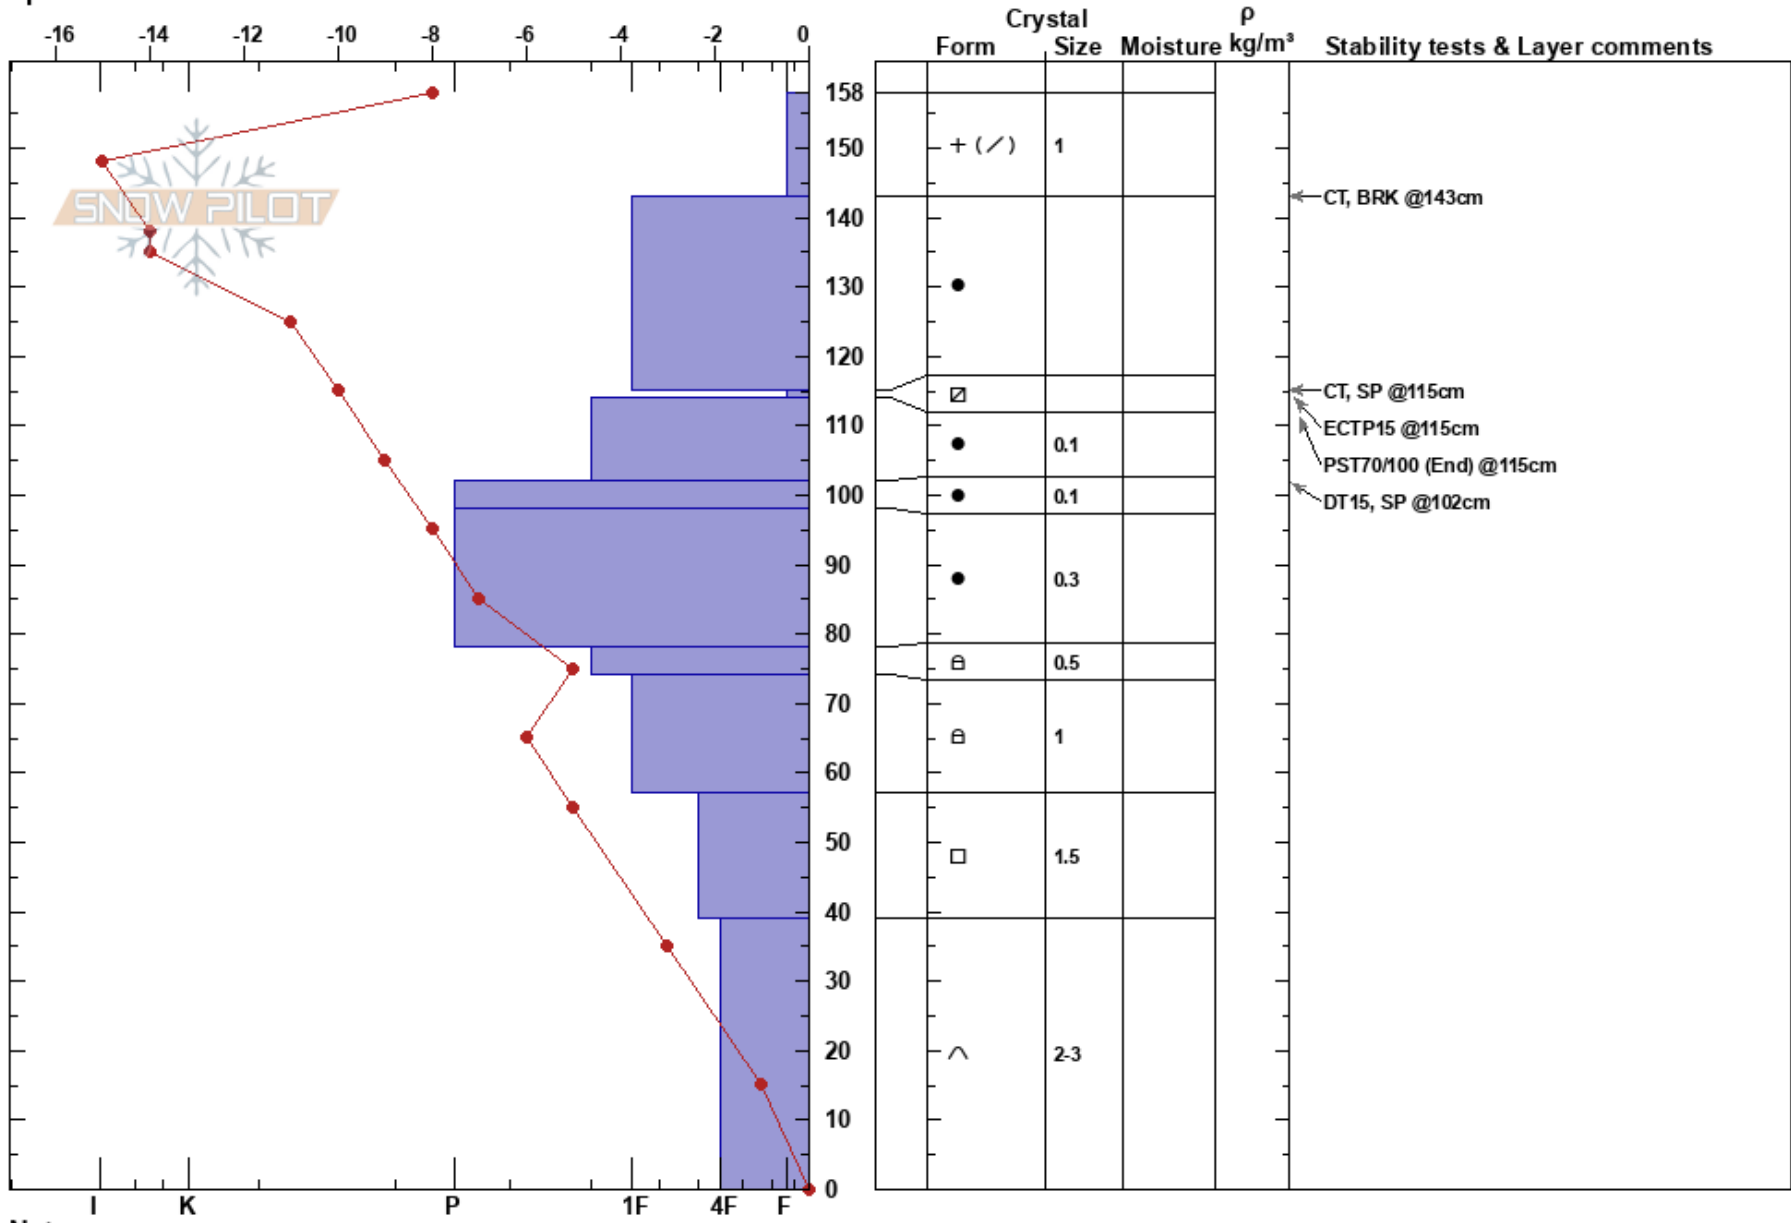

Snowmass Patrol L2
 Elk Mountains
 CO
 Elevation: 10800 ft
 Aspect: 8°
 Specifics:

Greg Shaffran
 02/12/2019 - 1:00pm
 Co-ord: 13S 334473E 4337804N
 Slope Angle: 18°
 Wind Loading:

Stability: **HS:158**
 Air Temperature: 115-114cm:Problematic layer
 Sky Cover: OVC
 Precipitation: NO
 Wind: Calm