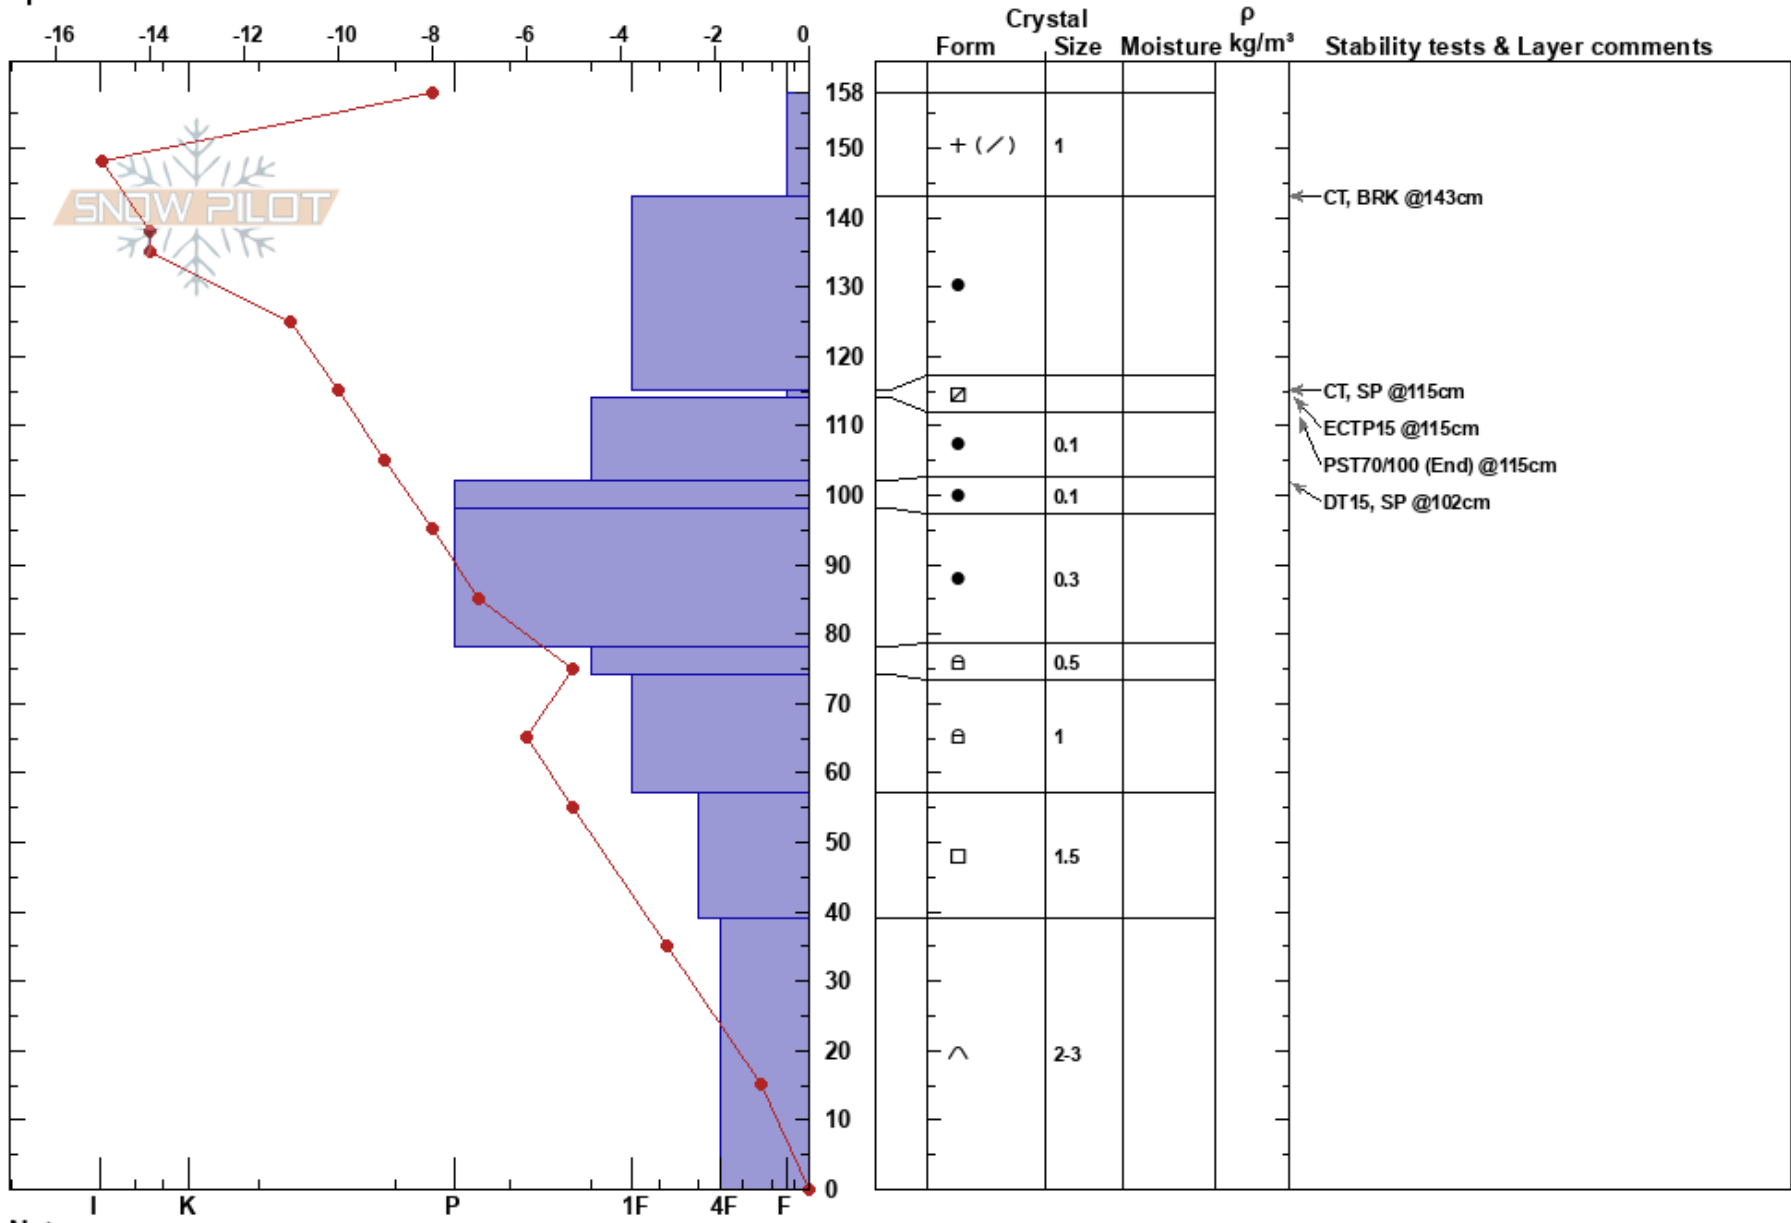

Snowmass Patrol L2  
 Elk Mountains  
 CO  
 Elevation: 10800 ft  
 Aspect: 8°  
 Specifics:

Greg Shaffran  
 02/12/2019 - 1:00pm  
 Co-ord: 13S 334473E 4337804N  
 Slope Angle: 18°  
 Wind Loading:

Stability:  
 Air Temperature:  
 Sky Cover: OVC  
 Precipitation: NO  
 Wind: Calm

HS:158  
 Layer Notes:  
 115-114cm: Problematic layer

Notes: