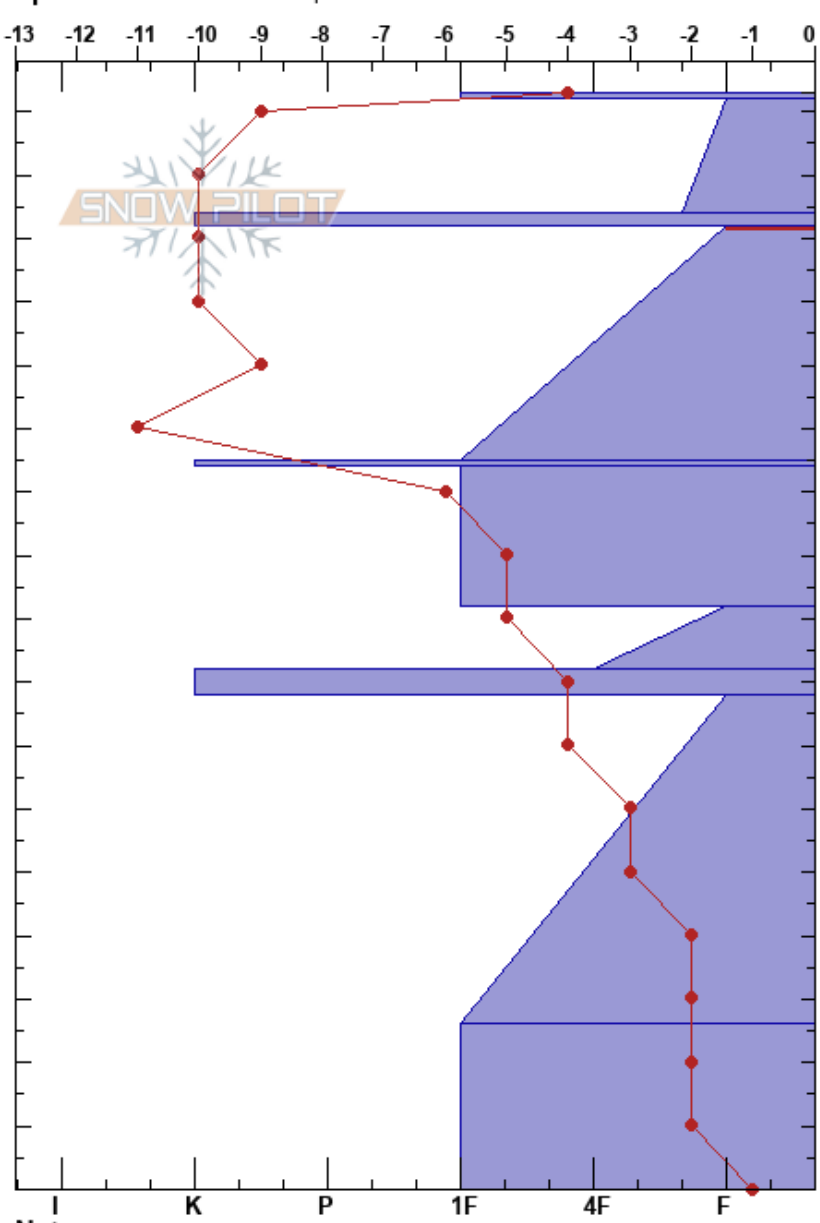

Monte Cristo
 Wasatch Range
 UT
 Elevation: 3300 m
 Aspect: 160°
 Specifics: Ski tracks on slope

Tim Rogers
 02/12/2019 - 10:30am
 Co-ord: 46.29380N, -112.01000W
 Slope Angle: 33°
 Wind Loading: no

Stability: Good
 Air Temperature: -3°C
 Sky Cover: BKN
 Precipitation: NO
 Wind: SW Moderate

HS:173
 PF:35
 152-115cm:Problematic layer

Elevation (cm)	Crystal		Moisture	ρ kg/m ³	Stability tests & Layer comments
	Form	Size			
173	•	0.5			
160	* (/)	2			
150	⊙				← ECTN13 @155cm ← STM @155cm
140	• (•)	2			
110	⊙				
100	•	1			
90	• (•)	2			
80	⊙				
50	•	1			
10	•	0.5			← STE @1cm