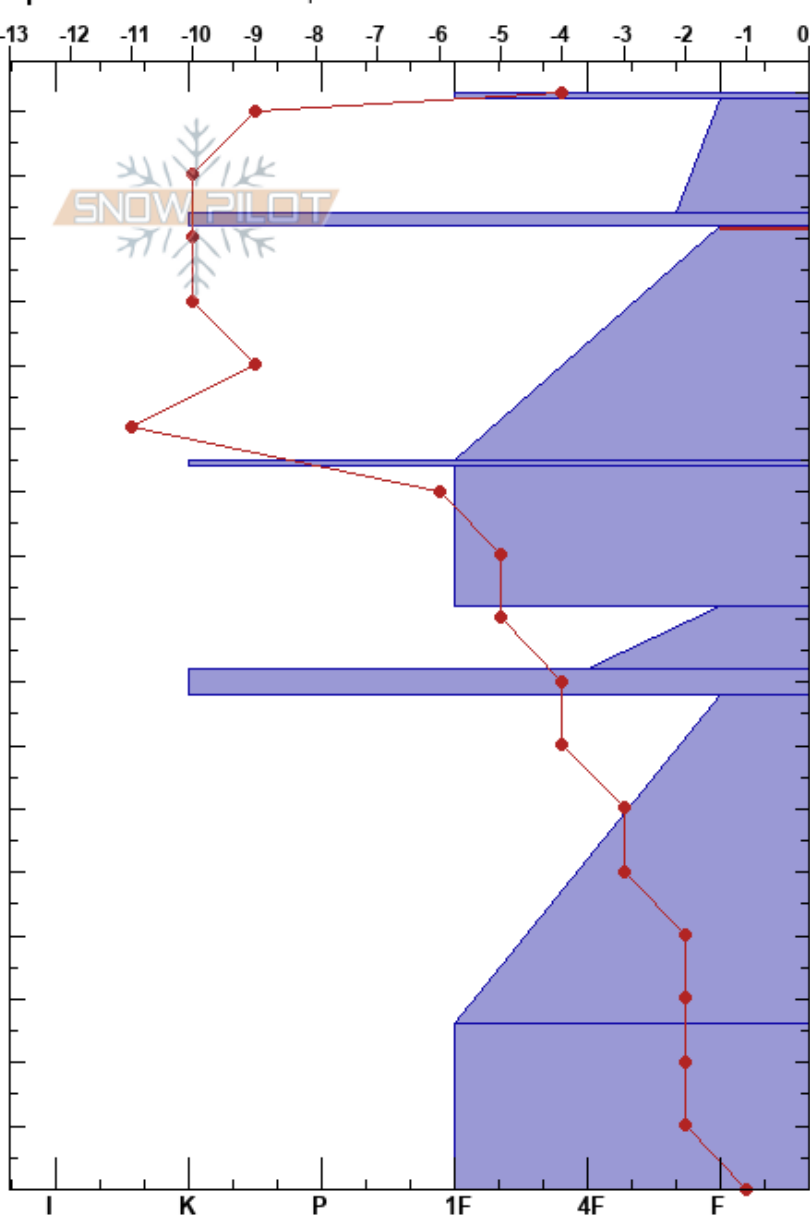

Monte Cristo
 Wasatch Range
 UT
 Elevation: 3300 m
 Aspect: 160°

Tim Rogers
 02/12/2019 - 10:30am
 Co-ord: 46.29380N, -112.01000W
 Slope Angle: 33°
 Wind Loading: no

Stability: Good
 Air Temperature: -3°C
 Sky Cover: BKN
 Precipitation: NO
 Wind: SW Moderate

HS:173
 PF:35
 152-115cm:Problematic layer

Specifics: Ski tracks on slope

Elevation (cm)	Crystal		ρ kg/m ³	Stability tests & Layer comments
	Form	Size		
173	•	0.5		
160	* (/)	2		
150	⊙			← ECTN13 @155cm ← STM @155cm
140	• (•)	2		
110	⊙			
100	•	1		
90	• (•)	2		
80	⊙			
50	•	1		
10	•	0.5		← STE @1cm