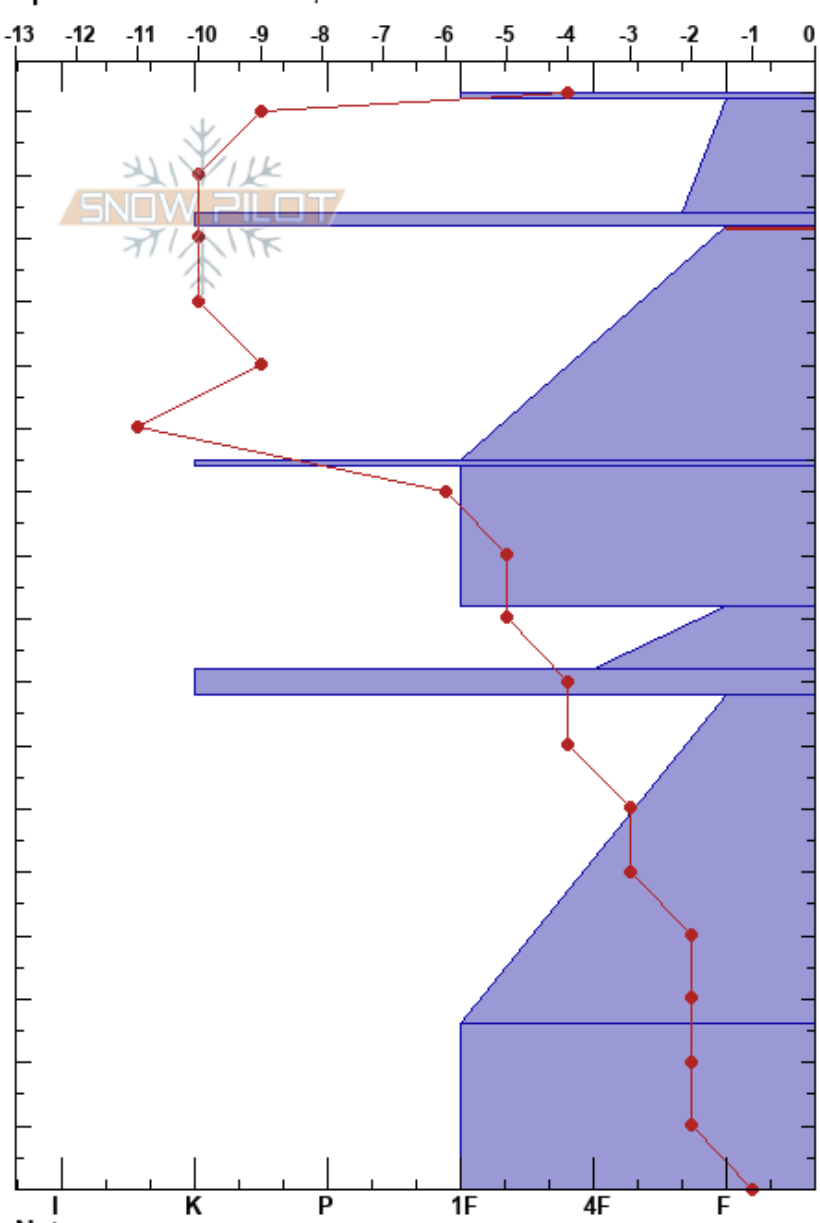

Monte Cristo  
 Wasatch Range  
 UT  
 Elevation: 3300 m  
 Aspect: 160°  
 Specifics: Ski tracks on slope

Tim Rogers  
 02/12/2019 - 10:30am  
 Co-ord: 46.29380N, -112.01000W  
 Slope Angle: 33°  
 Wind Loading: no

Stability: Good  
 Air Temperature: -3°C  
 Sky Cover: BKN  
 Precipitation: NO  
 Wind: SW Moderate

HS:173  
 PF:35  
 152-115cm:Problematic layer

Elevation (cm)	Crystal		Moisture	$\rho$ kg/m <sup>3</sup>	Stability tests & Layer comments
	Form	Size			
173	•	0.5			
160	* (/)	2			
150	⊙				← ECTN13 @155cm ← STM @155cm
140	• (•)	2			
110	⊙				
100	•	1			
90	• (•)	2			
80	⊙				
50	•	1			
10	•	0.5			← STE @1cm