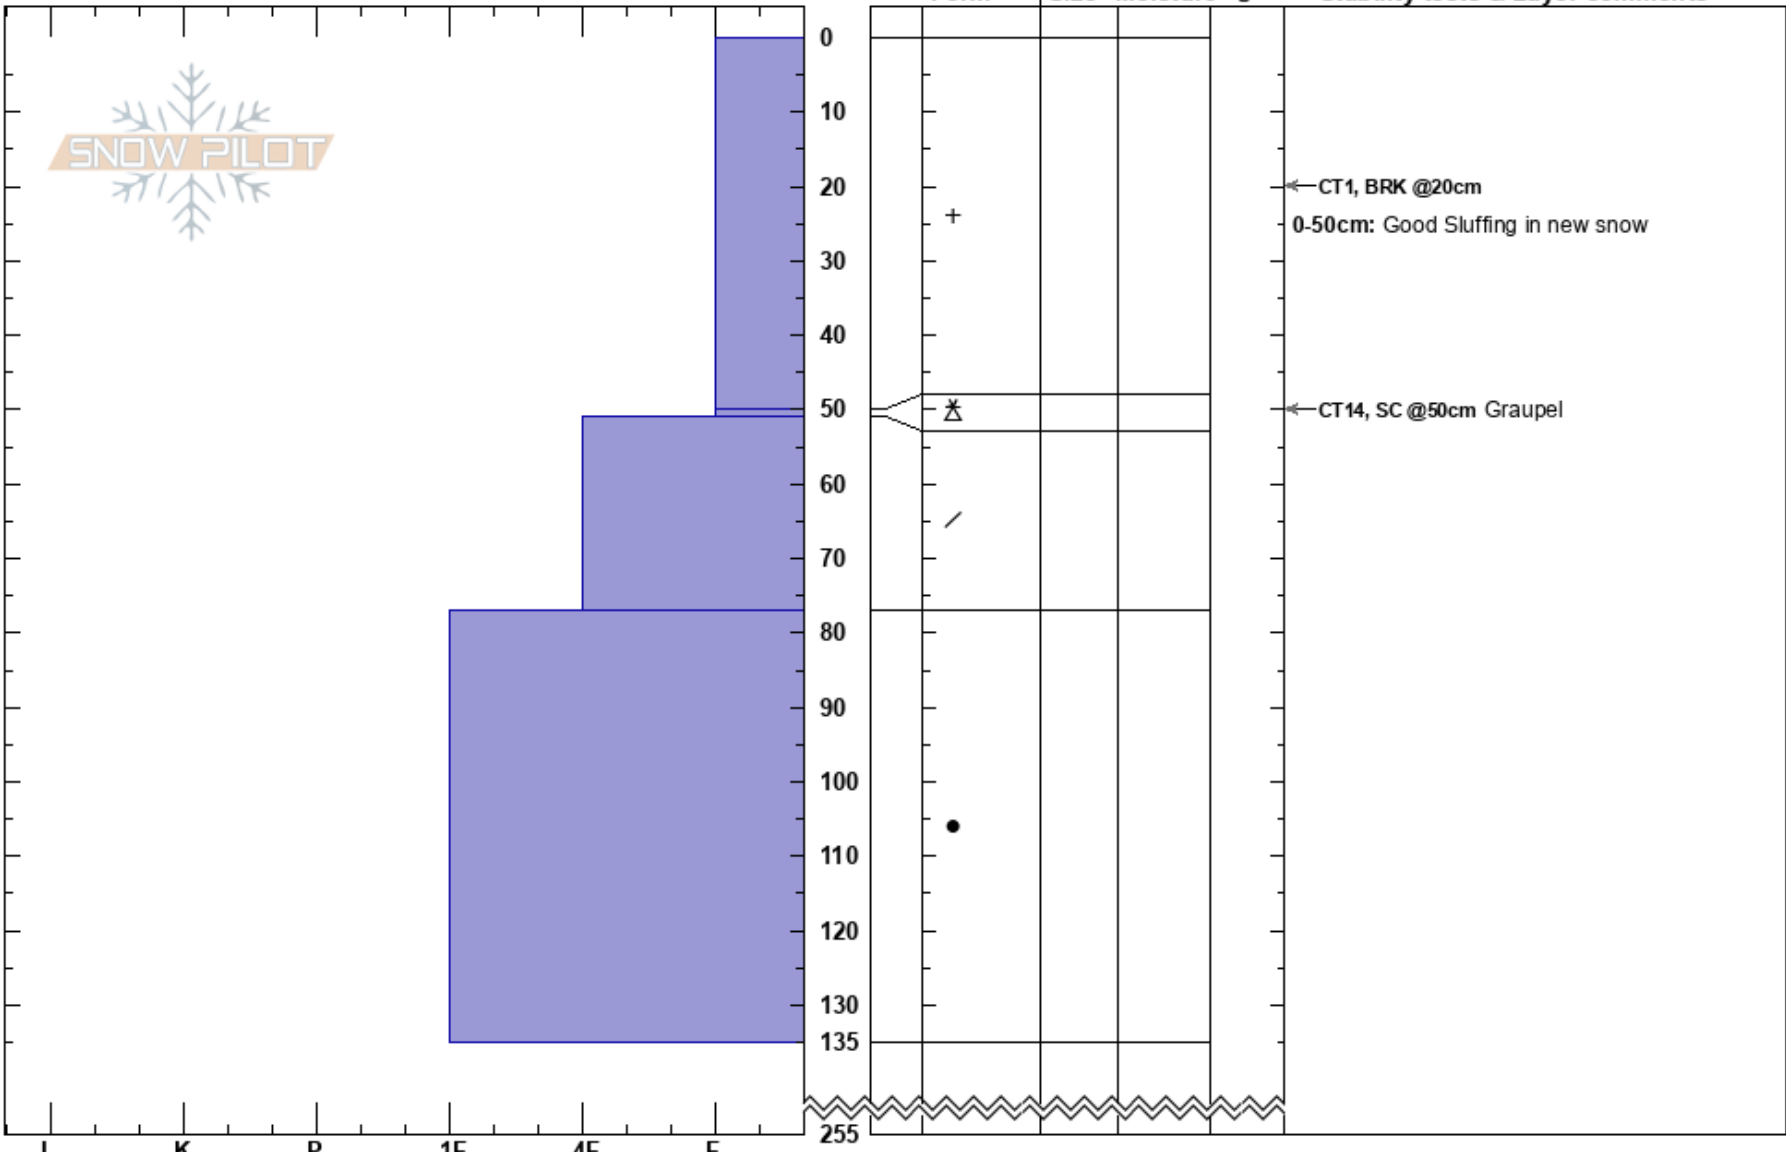

Just S of Free Willy
 Salmon River Mountains ID
 Elevation: 7500 ft
 Aspect:
Specifics: Pit is adjacent to avalanche: other; Recent avalanche activity on similar slopes

Payette Avalanche
 02/12/2019 - 11:00am
Co-ord:
Slope Angle:
Wind Loading: yes

Stability: Fair
Air Temperature:
Sky Cover: OVC
Precipitation: S-1
Wind: SW Moderate

HS:255
PF:70
 0-50cm: Good Sluffing in new snow
 0-50cm: Problematic layer

Layer Notes:
 0-50cm: Good Sluffing in new snow
 0-50cm: Problematic layer