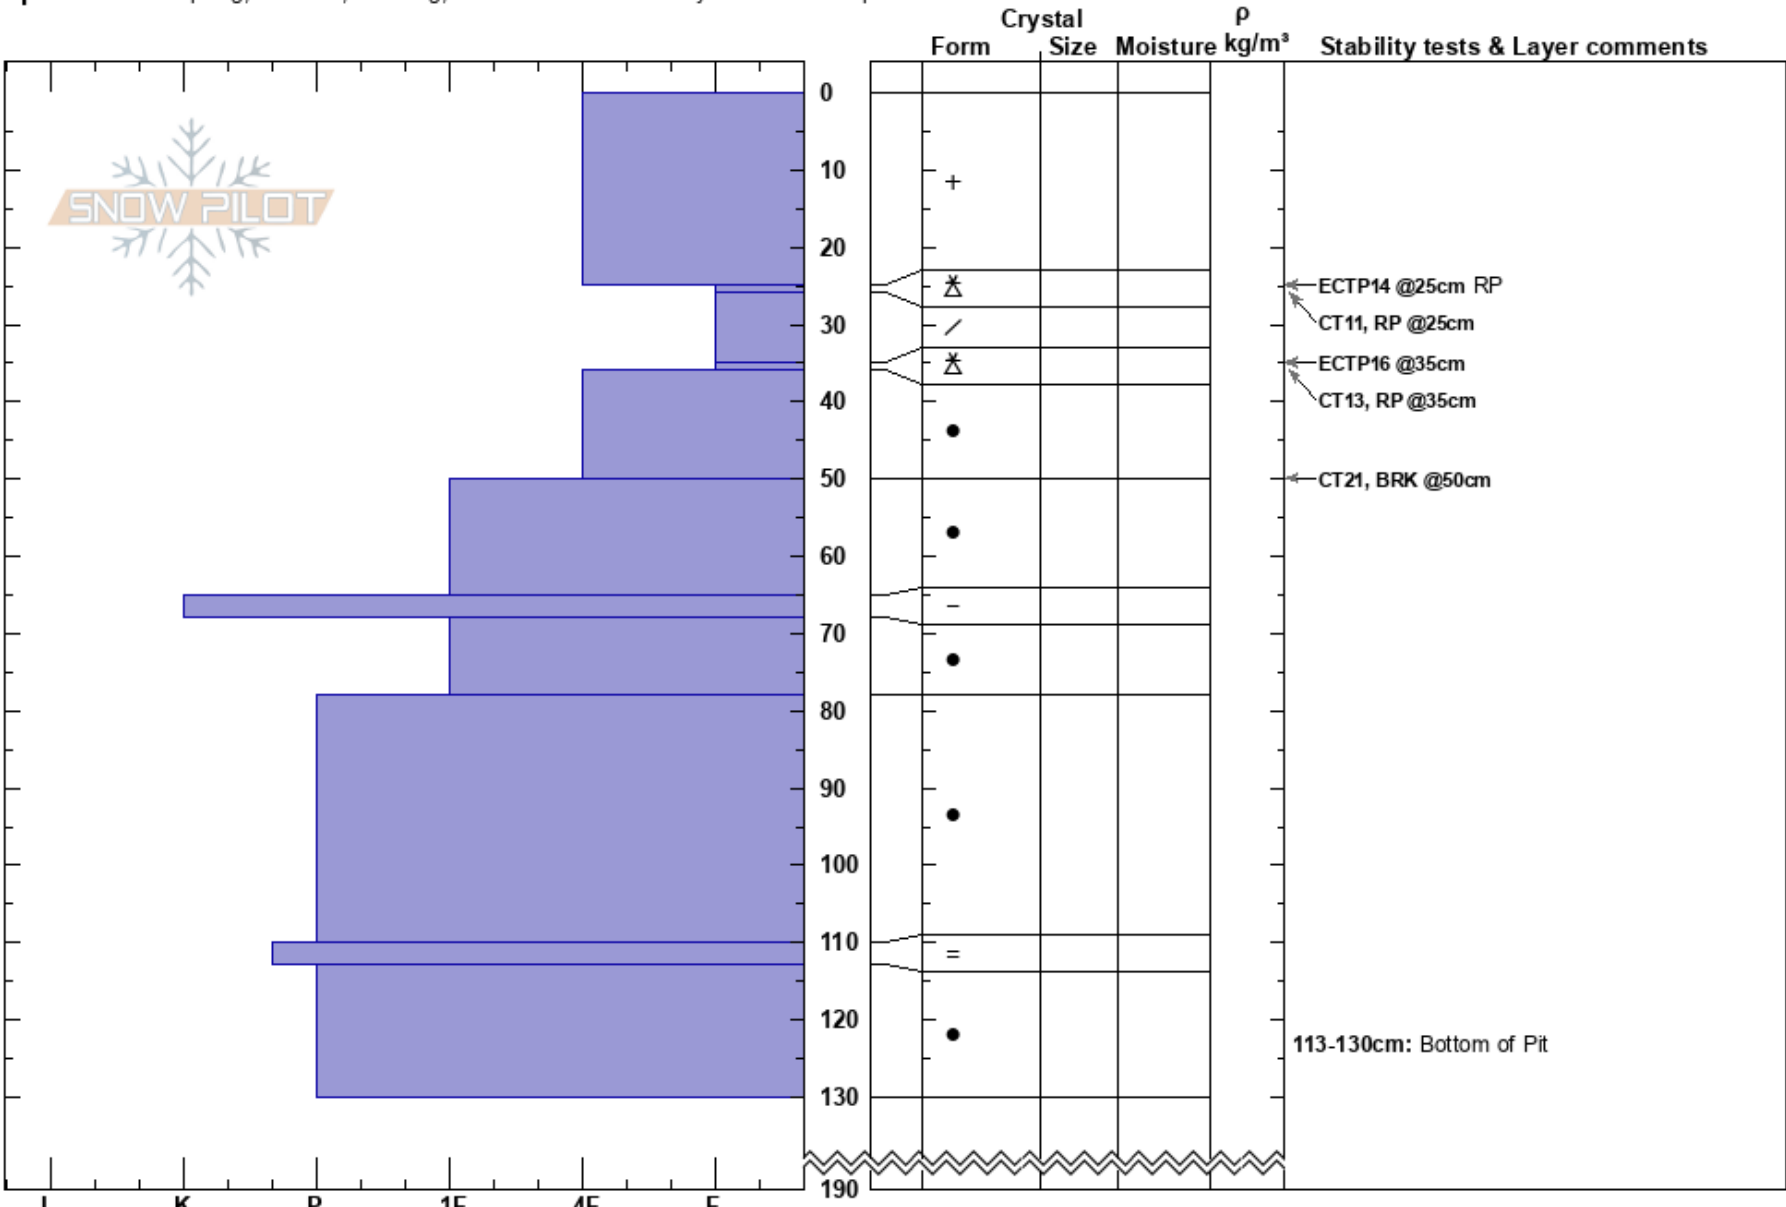

SW Granite Mtn Payette Avalanche
 Salmon River Mountains 02/12/2019 - 12:00pm
 ID
Elevation: 7376 ft
Aspect: SW
Specifics: Collapsing, localized; Cracking; Recent avalanche activity on different slopes

Stability: Poor
Air Temperature: HS:190
Sky Cover: BKN
Precipitation: NO
Wind: SW Moderate
PF: 50
Layer Notes:
 25-26cm: Problematic layer
 113-130cm: Bottom of Pit

Notes: