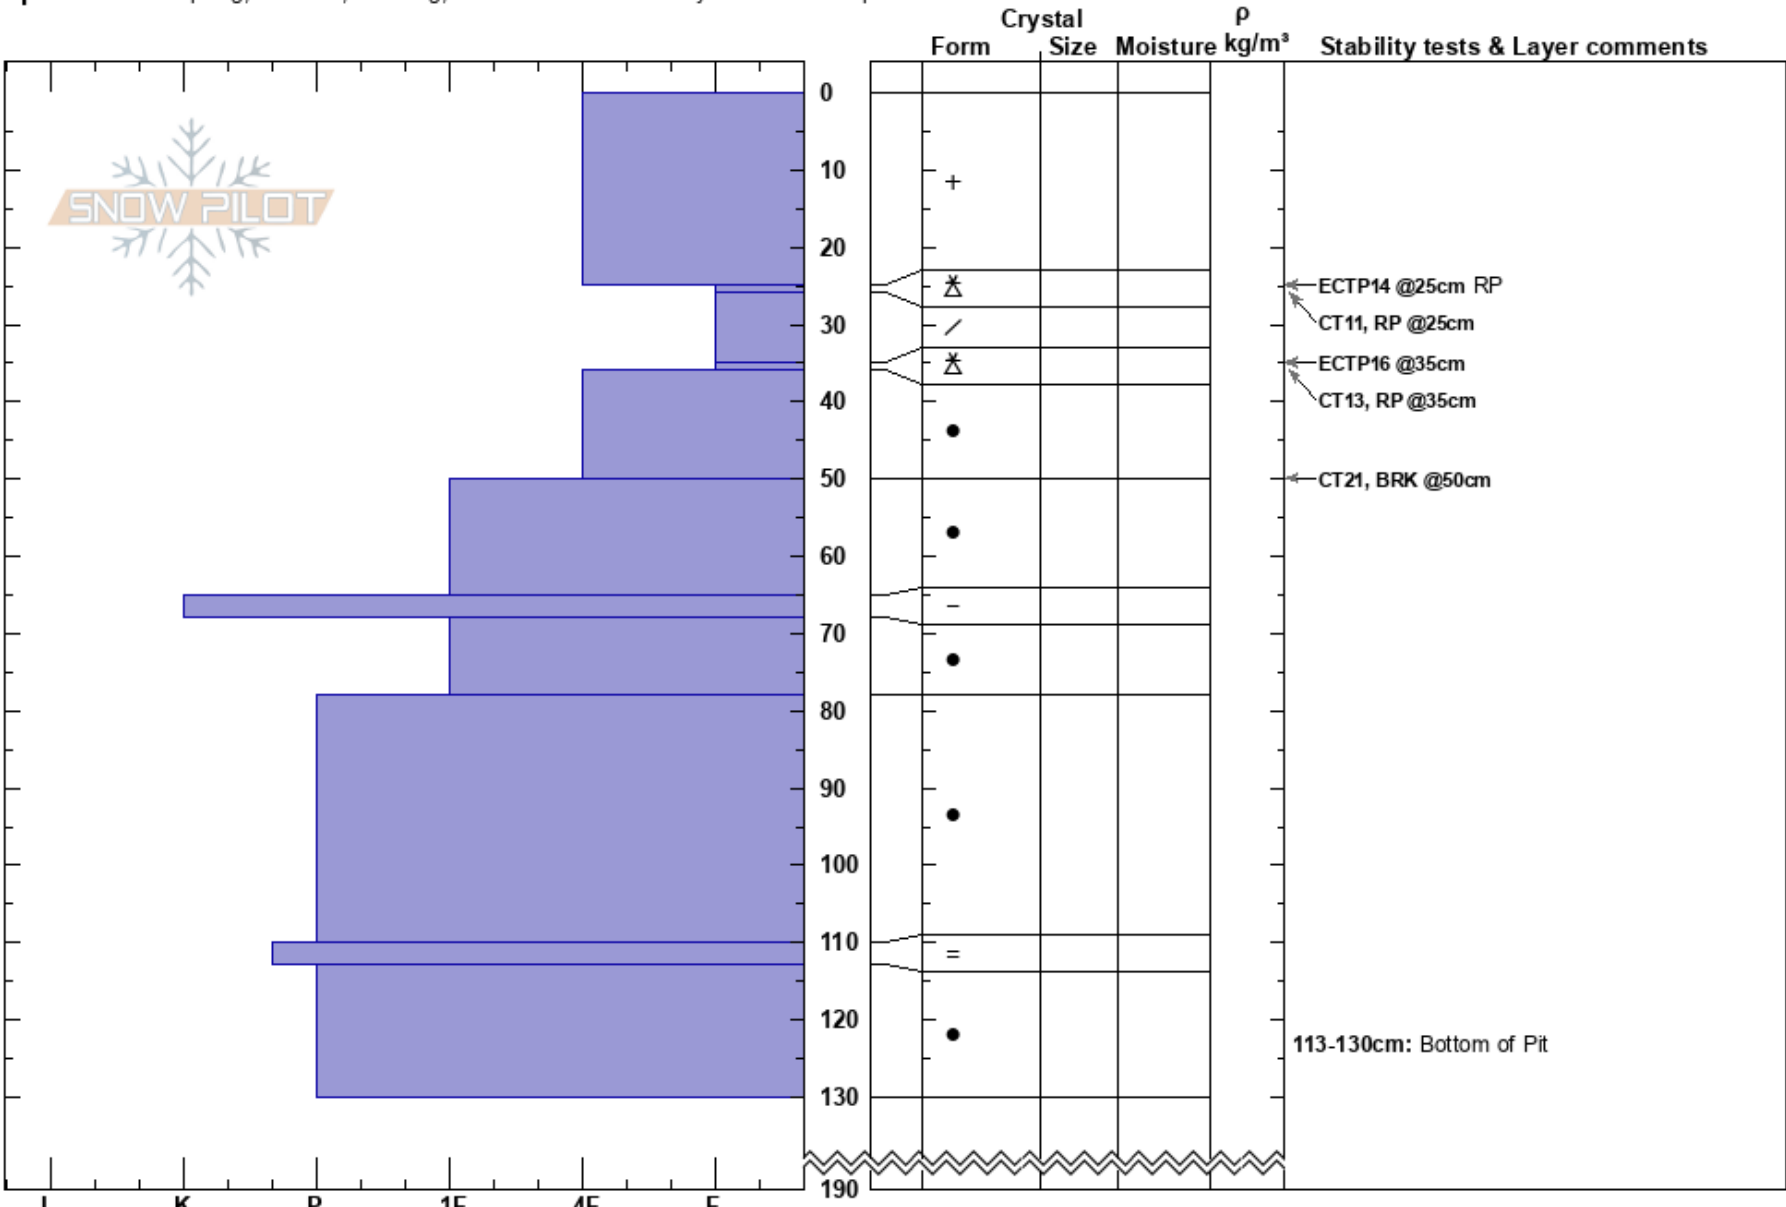

SW Granite Mtn Payette Avalanche  
 Salmon River Mountains 02/12/2019 - 12:00pm  
 ID  
**Elevation:** 7376 ft  
**Aspect:** SW  
**Specifics:** Collapsing, localized; Cracking; Recent avalanche activity on different slopes

**Stability:** Poor  
**Air Temperature:** HS:190  
**Sky Cover:** BKN  
**Precipitation:** NO  
**Wind:** SW Moderate  
**PF:** 50  
**Layer Notes:**  
 25-26cm: Problematic layer  
 113-130cm: Bottom of Pit