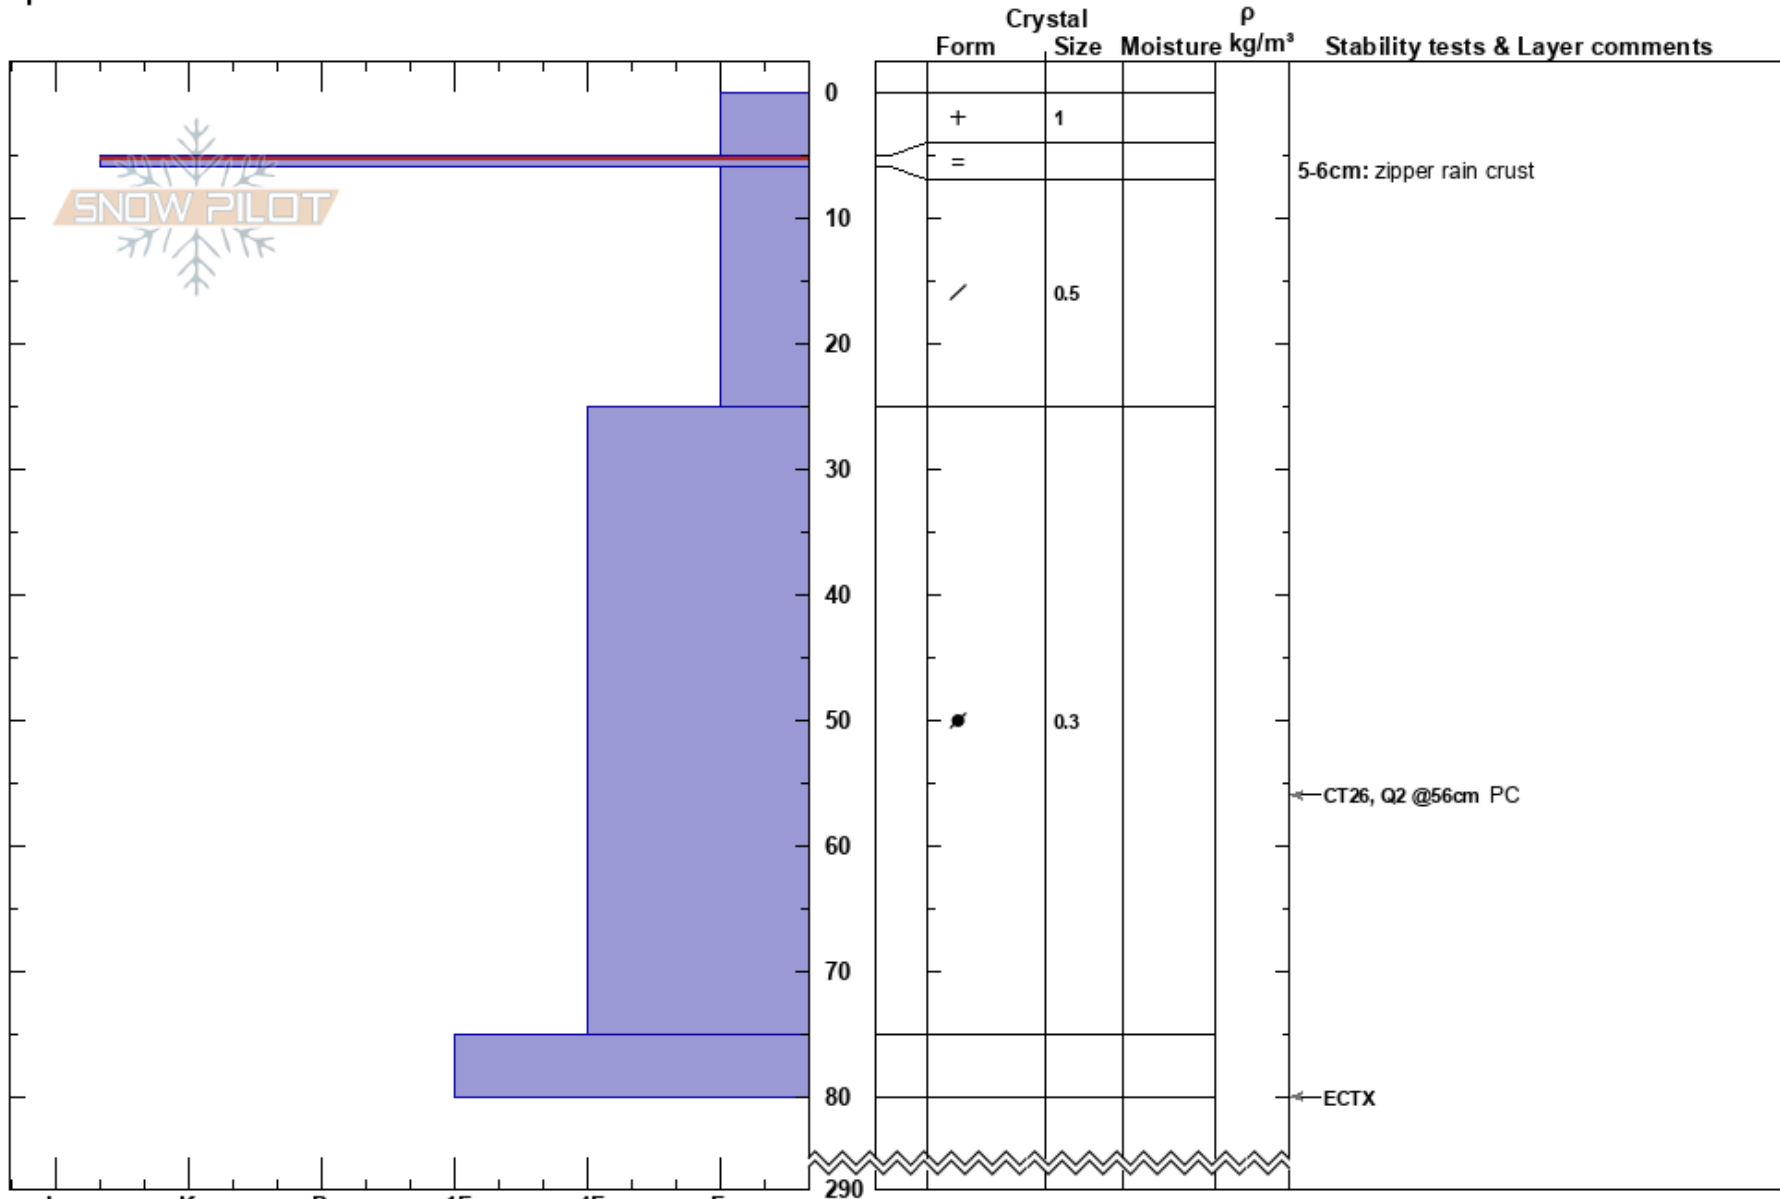

Green Butte Ridge NW
Bridgeport Winter Rec Ar
CA

Ryan Sorenson
02/12/2019 - 1:30pm
Co-ord: 41.36208N, -122.22940W
Slope Angle: 25°
Wind Loading: yes

Stability:
Air Temperature: -9°C
Sky Cover: OVC
Precipitation: S2
Wind: SW Strong

HS:290
PF:25
5-6cm: zipper rain crust
5-6cm: Problematic layer

Elevation: 8200 ft
Aspect: 290°
Specifics:

Notes: Strong winds extream gusts moving trees