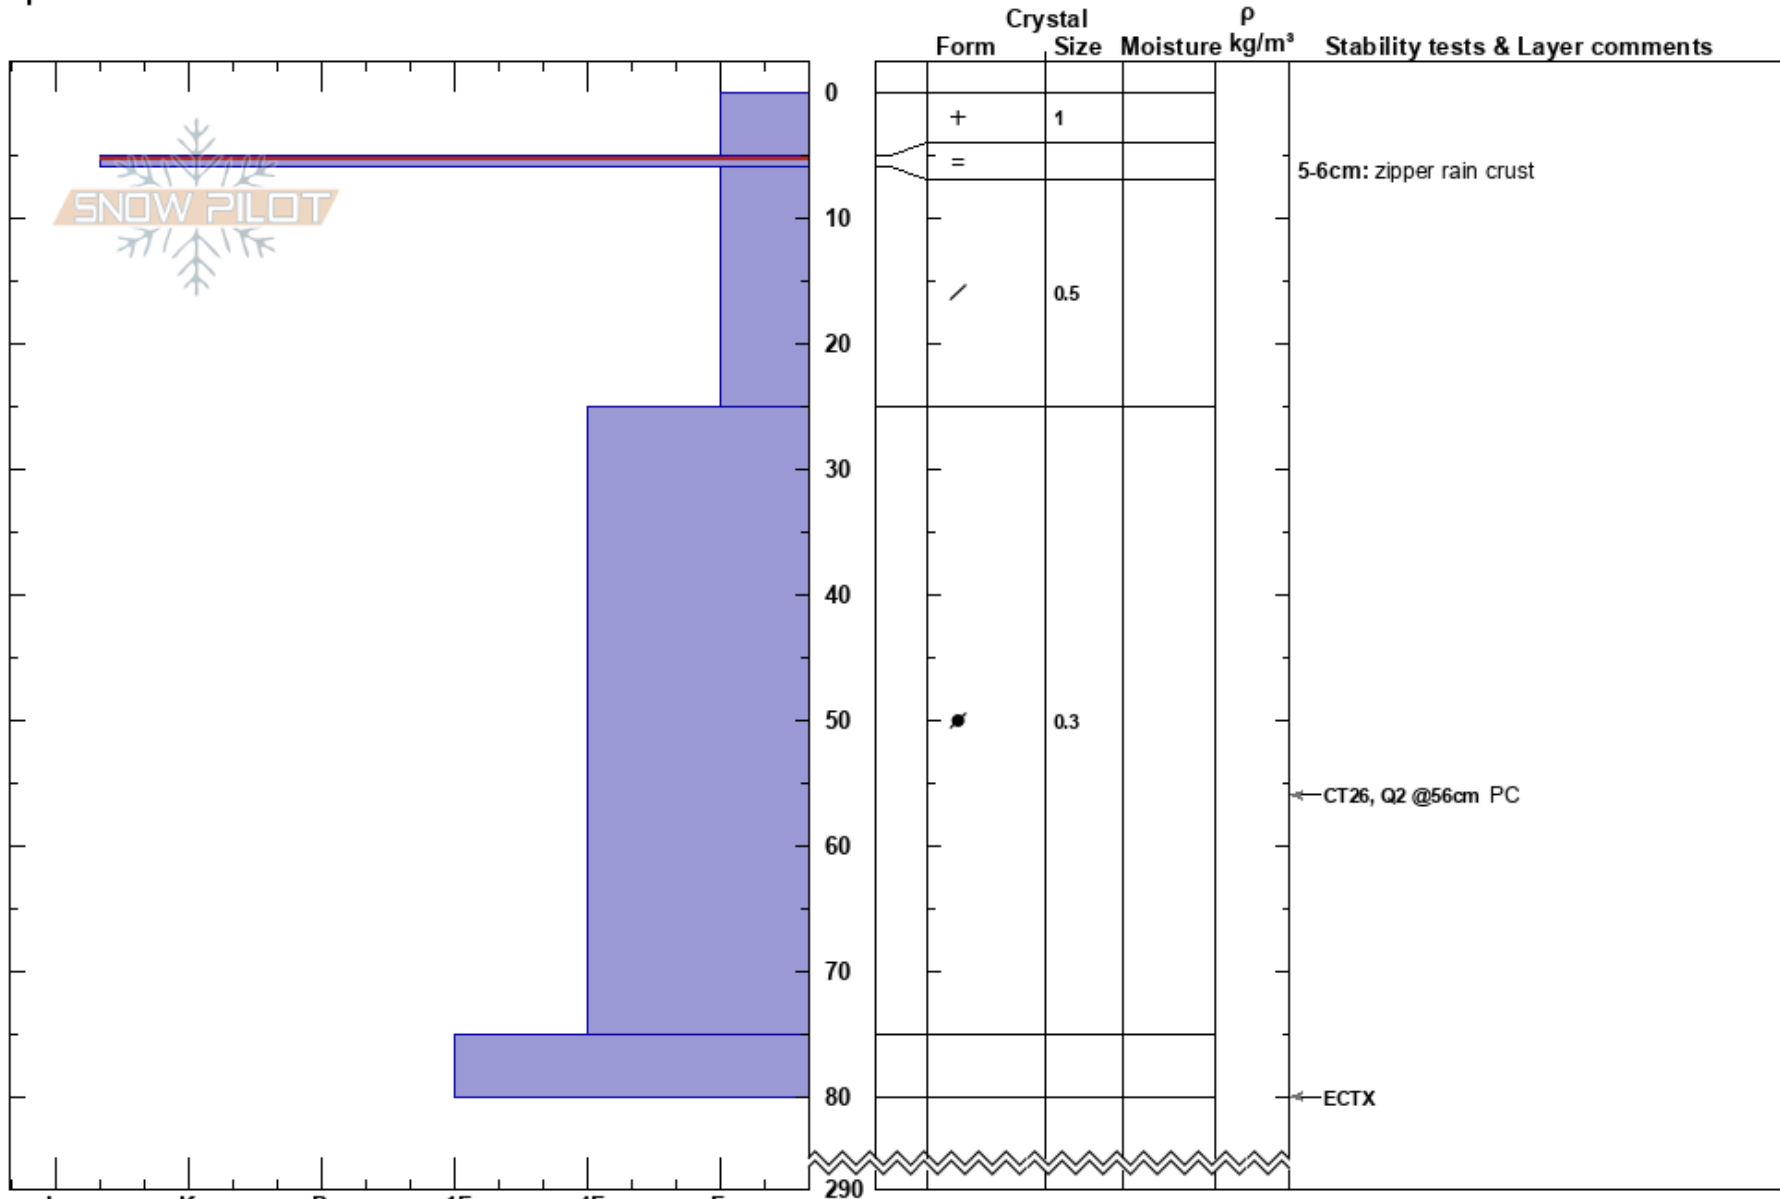

Green Butte Ridge NW  
Bridgeport Winter Rec Ar  
CA

Ryan Sorenson  
02/12/2019 - 1:30pm  
Co-ord: 41.36208N, -122.22940W  
Slope Angle: 25°  
Wind Loading: yes

Stability:  
Air Temperature: -9°C  
Sky Cover: OVC  
Precipitation: S2  
Wind: SW Strong

HS:290  
PF:25  
5-6cm: zipper rain crust  
5-6cm: Problematic layer

Elevation: 8200 ft  
Aspect: 290°  
Specifics:

Notes: Strong winds extream gusts moving trees