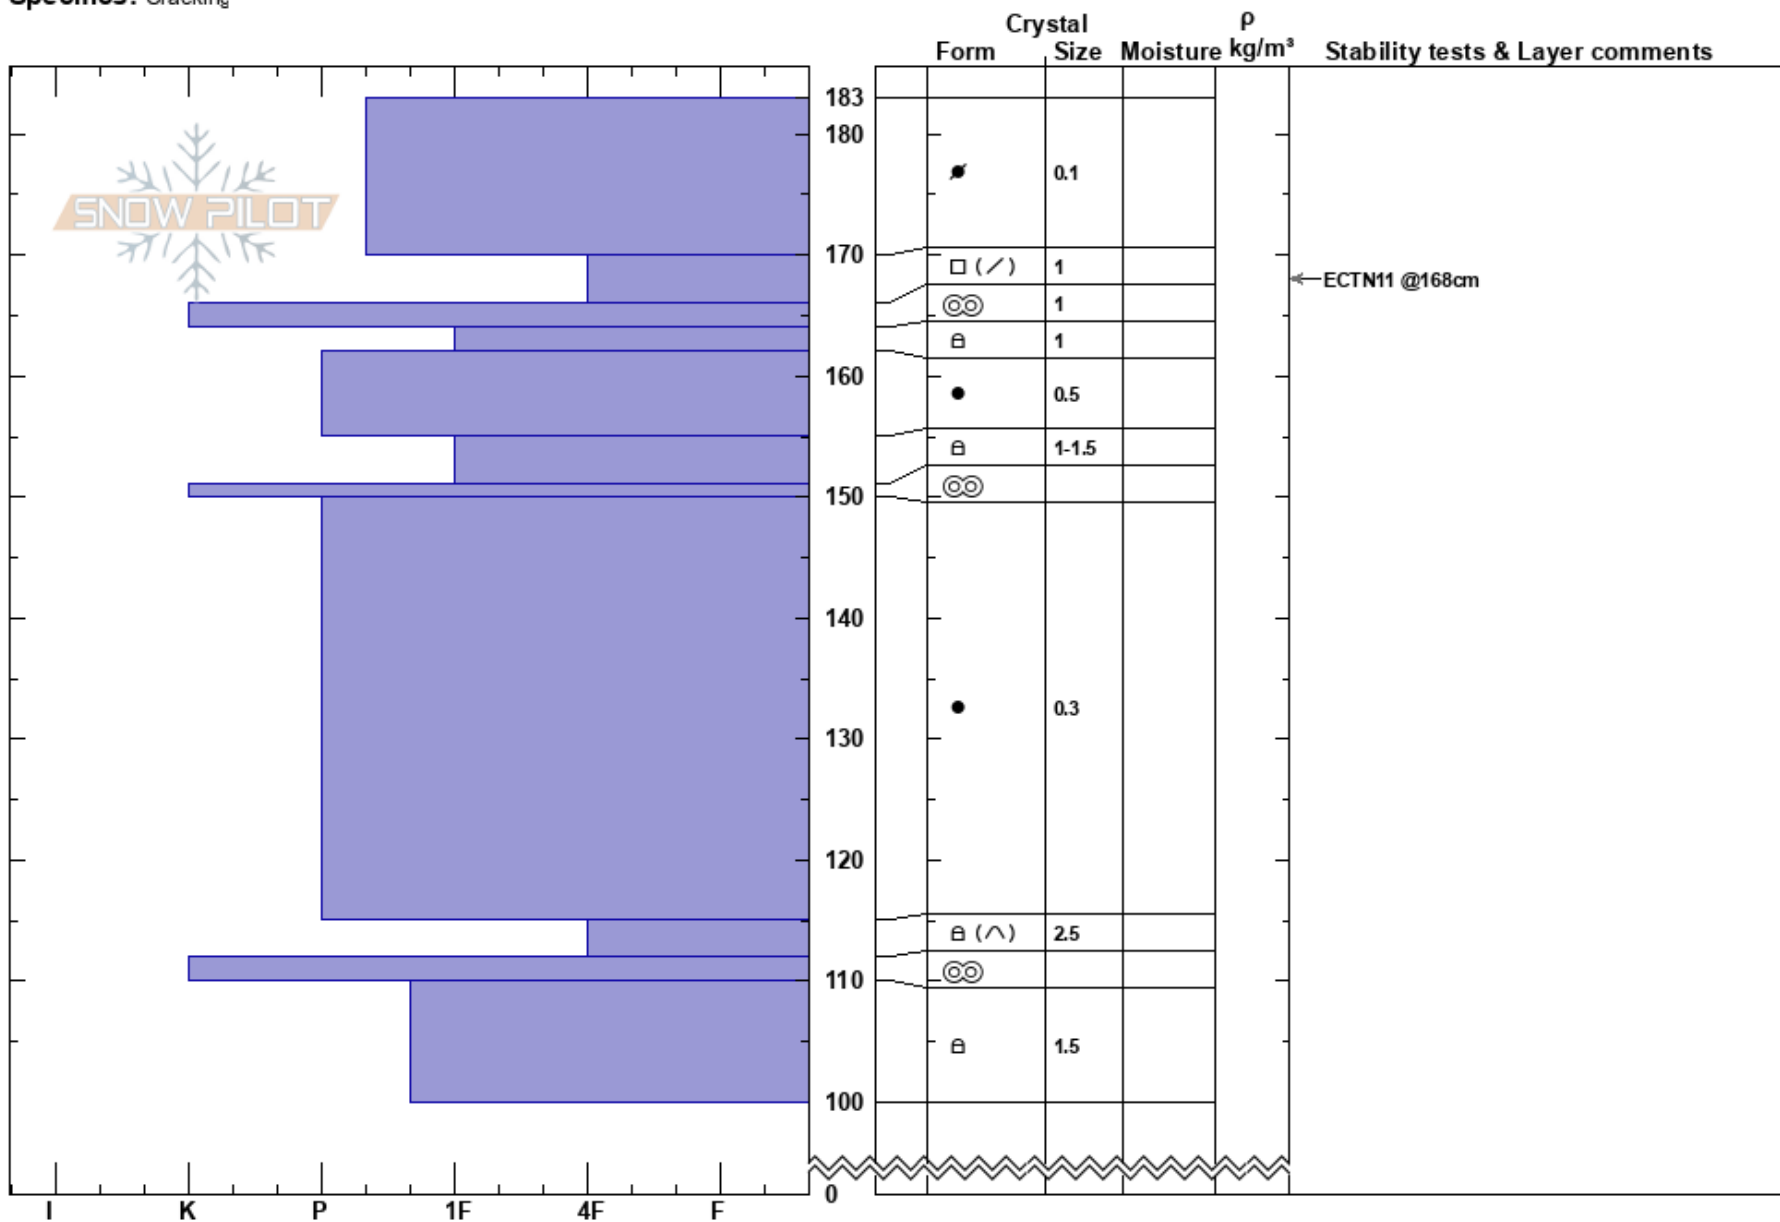

20190212 WhistlerCentr
 Vail/Summit County
 CO
Elevation: 11600 ft
Aspect: 162°
Specifics: Cracking

Ron Simenhois
 02/12/2019 - 12:15pm
Co-ord:
Slope Angle: 32°
Wind Loading: yes

Stability: Fair Unstable **HS:** 183 **Layer Notes:**
Air Temperature: -2°C
Sky Cover: SCT
Precipitation: NO
Wind: NW Moderate