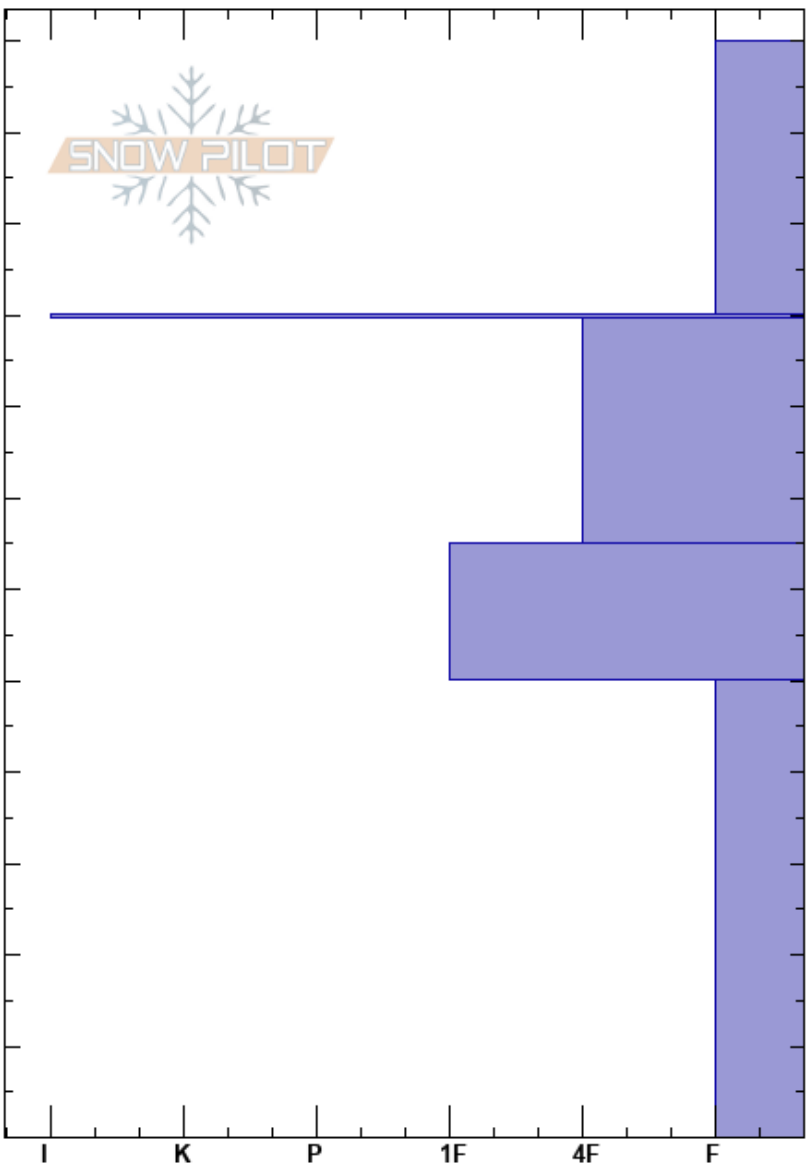

Little Ellis
 Gallatin Range-N
 MT
 Elevation: 7200 ft
 Aspect: NE
 Specifics:

Everett Coba
 02/12/2019 - 12:00pm
 Co-ord:
 Slope Angle: 25°
 Wind Loading: yes

Stability:
 Air Temperature:
 Sky Cover:
 Precipitation:
 Wind: SW Moderate

HS:120

Layer Notes:

Altitude (ft)	Crystal		ρ kg/m ³	Stability tests & Layer comments
	Form	Size		
120				
110				
100				
90	⊙⊙			
80				
70	•			
60	⊖			
50				
40				
30				
20	□			
10				
0				

Notes: