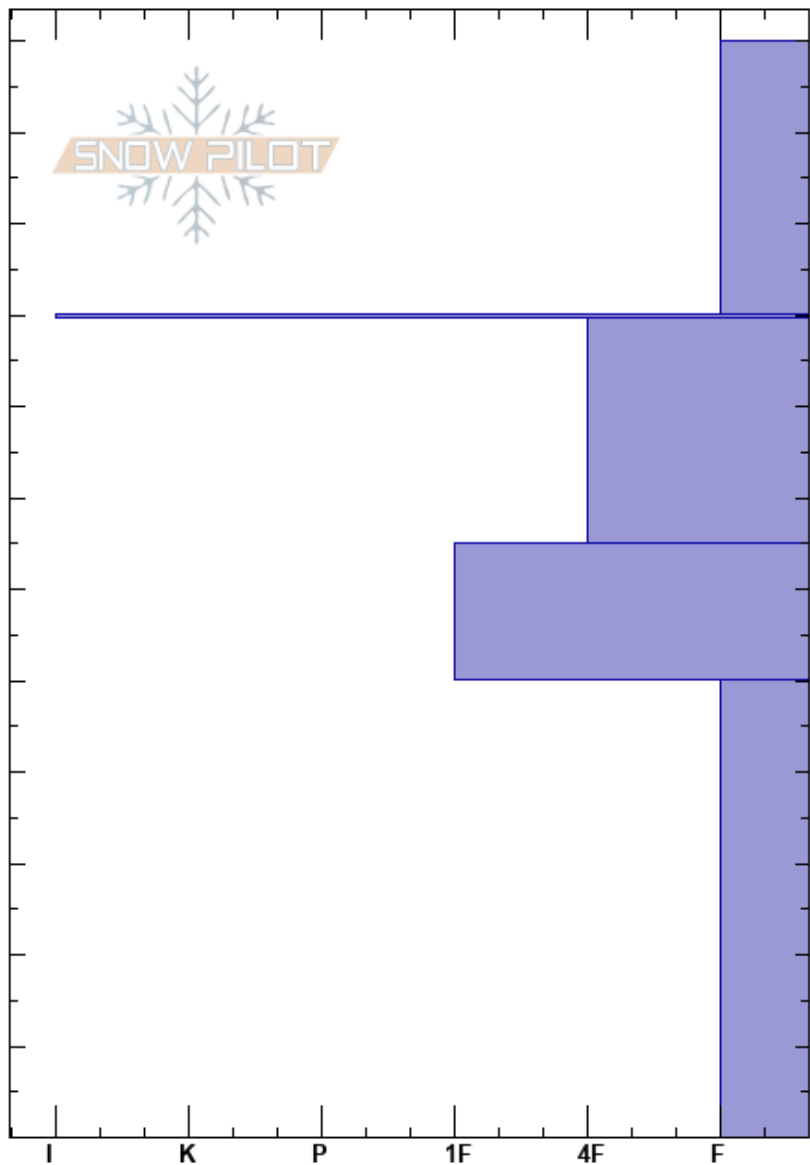

Little Ellis
 Gallatin Range-N
 MT
 Elevation: 7200 ft
 Aspect: NE
 Specifics:

Everett Coba
 02/12/2019 - 12:00pm
 Co-ord:
 Slope Angle: 25°
 Wind Loading: yes

Stability:
 Air Temperature:
 Sky Cover:
 Precipitation:
 Wind: SW Moderate

HS:120

Layer Notes:

Altitude (ft)	Crystal		Moisture	ρ kg/m ³	Stability tests & Layer comments
	Form	Size			
120					
110					
100					
90	⊙				
80					
70					
60	⊖				
50					
40					
30					
20	□				
10					
0					