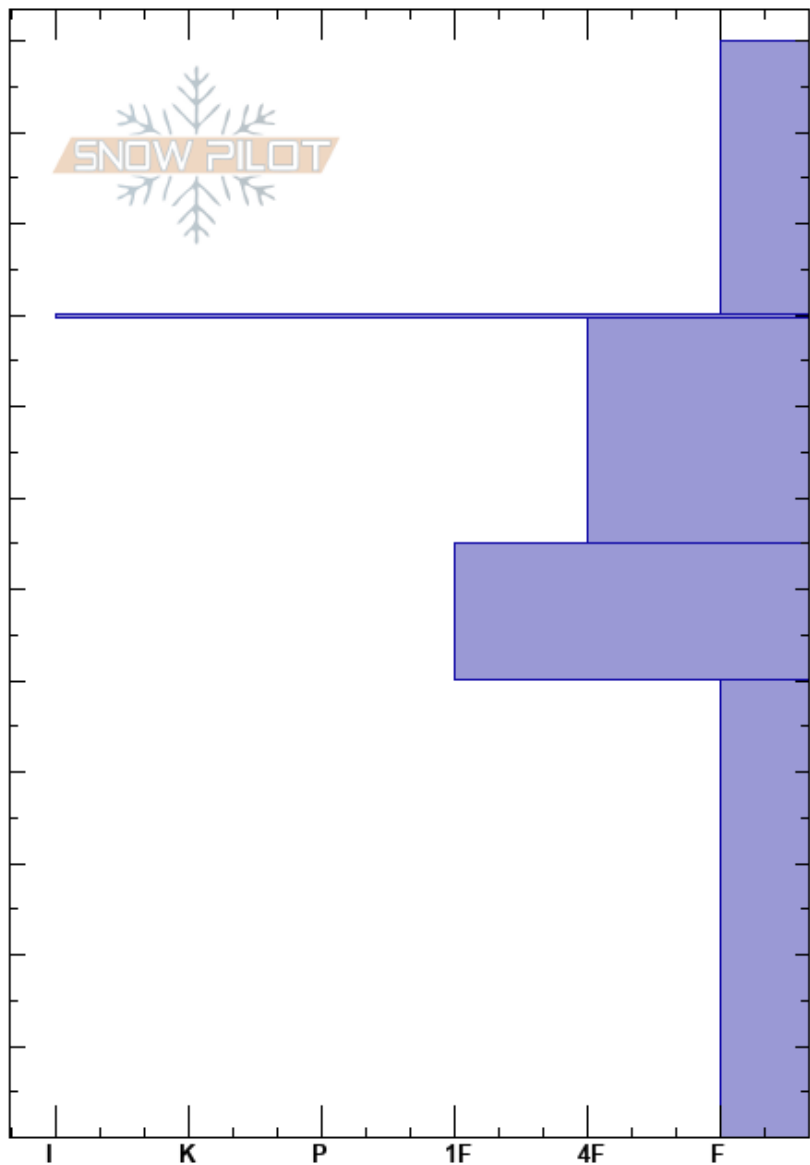

Little Ellis
 Gallatin Range-N
 MT
 Elevation: 7200 ft
 Aspect: NE
 Specifics:

Everett Coba
 02/12/2019 - 12:00pm
 Co-ord:
 Slope Angle: 25°
 Wind Loading: yes

Stability:
 Air Temperature:
 Sky Cover:
 Precipitation:
 Wind: SW Moderate

HS:120

Layer Notes:

Altitude (ft)	Crystal		ρ kg/m ³	Stability tests & Layer comments
	Form	Size		
120				
110				
100				
90	⊙⊙			
80				
70				
60	⊖			
50				
40				
30				
20	□			
10				
0				

Notes: