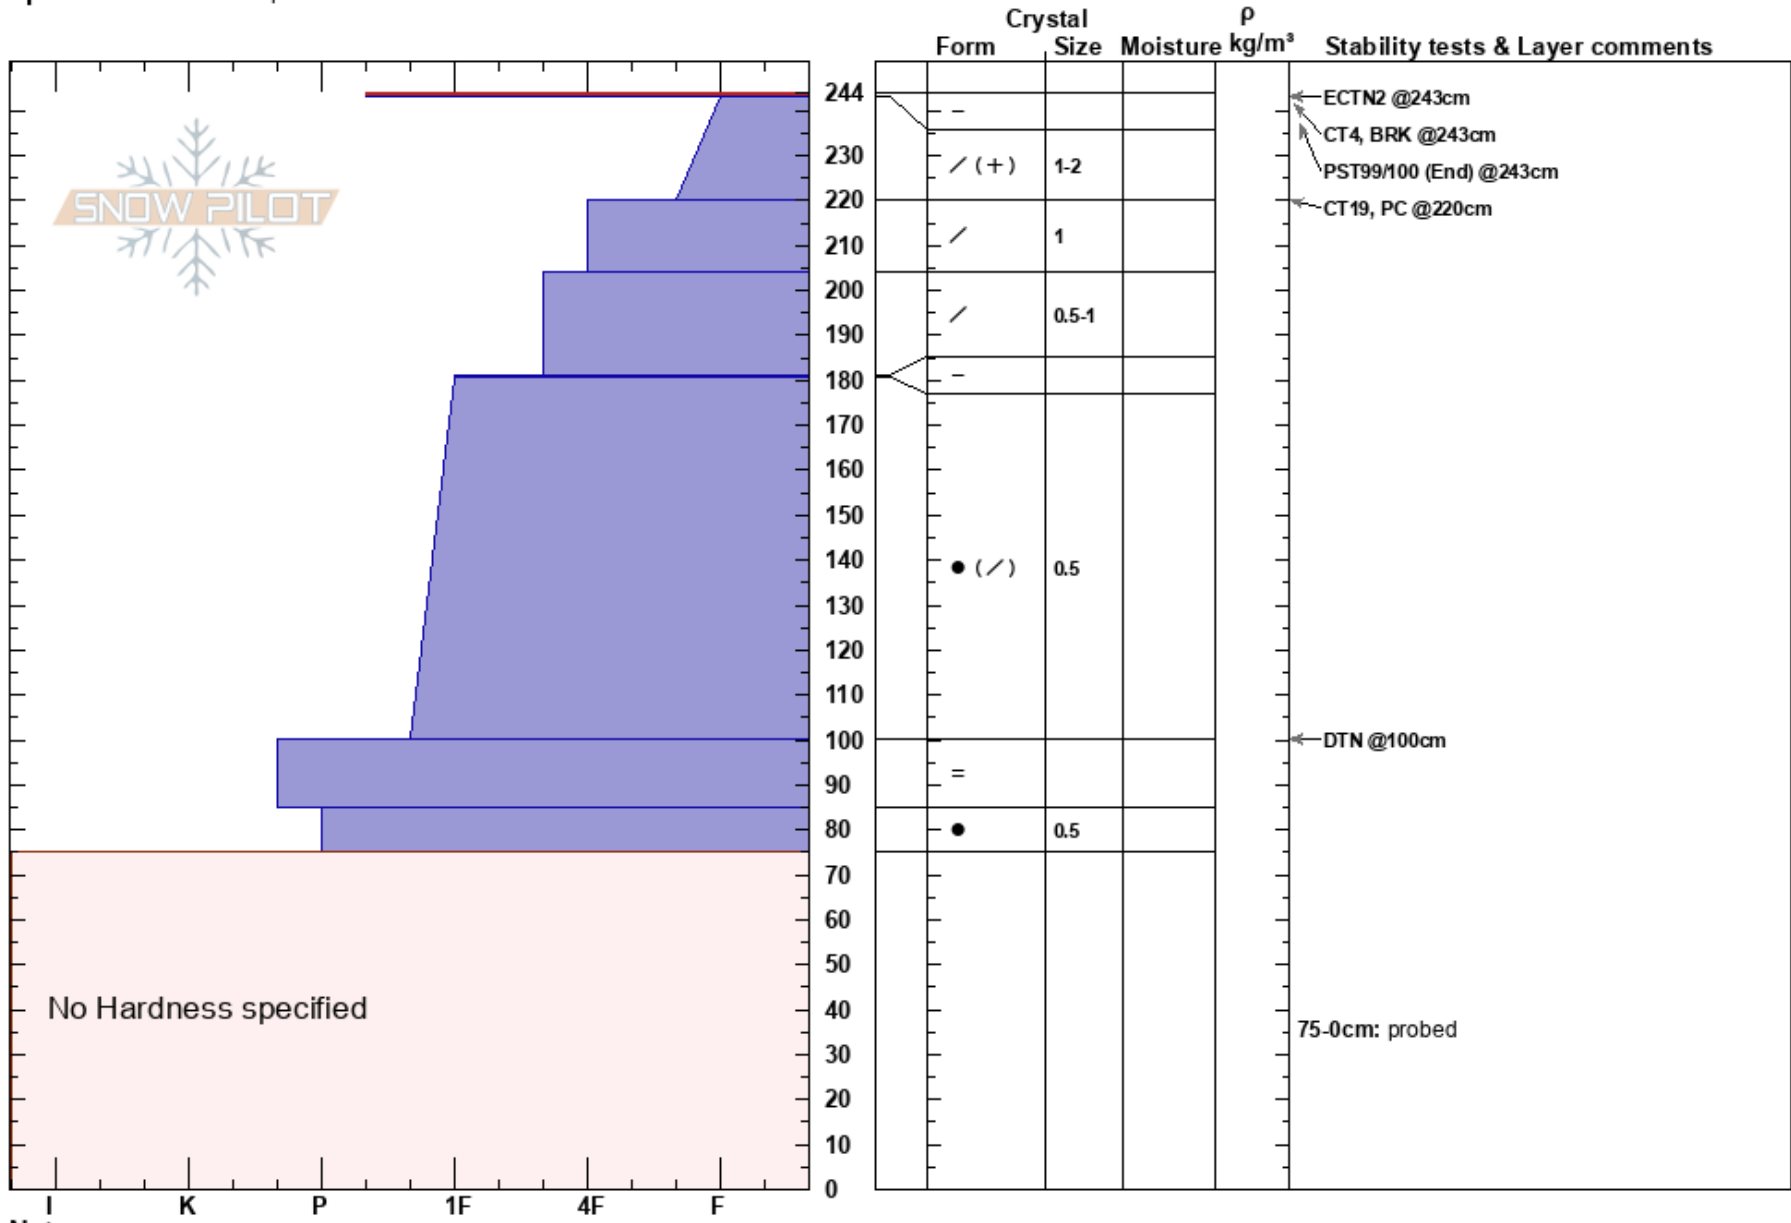

Hidden Peak SE
 Central Sierra
 CA
Elevation: 8325 ft
Aspect: 122°
Specifics: We skied slope

Andy Anderson
 02/12/2019 - 11:30pm
Co-ord: 38.97946N, -120.12107W
Slope Angle: 31°
Wind Loading: yes

Stability: Good
Air Temperature:
Sky Cover: BKN
Precipitation: NO
Wind: SW Strong

HS:244
PS: 20
 244-243cm: Problematic layer
 75-0cm: probed

Layer Notes:

Notes: Deep ECT test (ECT with 15cm left above the target layer) targetting the crust snow interface @ 100cm did not fracture.