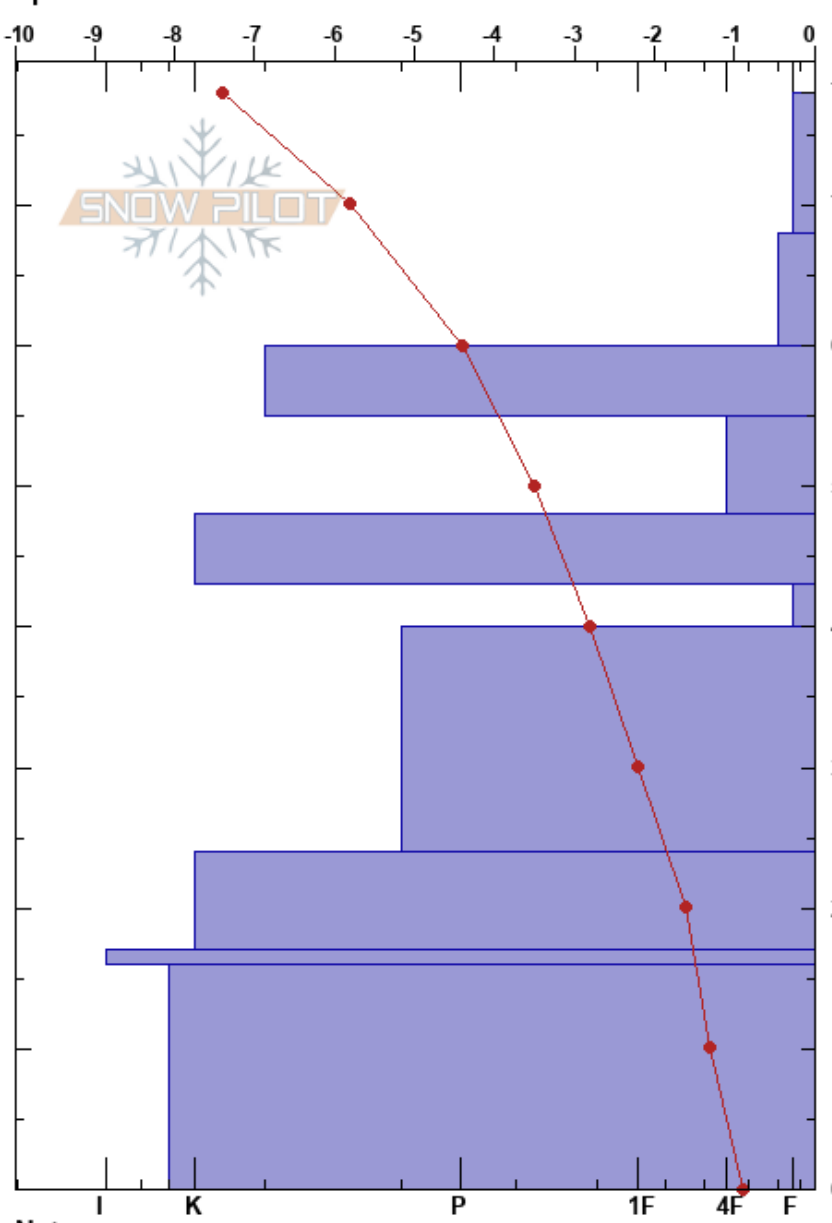

Steinskarfjellet low
 Kvaløya
 Norway
 Elevation: 233 m
 Aspect: 340°
 Specifics:

Paul Velsand
 23/01/2017 - 13:30
 Co-ord: 33W 639468E 7732280N
 Slope Angle: 10°
 Wind Loading: no

Stability: **HS:78**
 Air Temperature: -4.1°C PF:26 68-60cm:Problematic layer
 Sky Cover: SCT
 Precipitation: NO
 Wind: Calm

Form	Crystal		Moisture	ρ kg/m³	Stability tests & Layer comments
	Size				
*	2		D	30	
• (⋈)	0.3-2		D	200	← ECTN10 @62cm
⊙(□)	2		D	310	
□ (⋈)	0.5		D	220	
⊙(□)	1-2		D	300	
□	1		D		
⊙(□)	1		D		
⊙	1		D	350	
■			D		
⊙(□)	1-2		D	420	