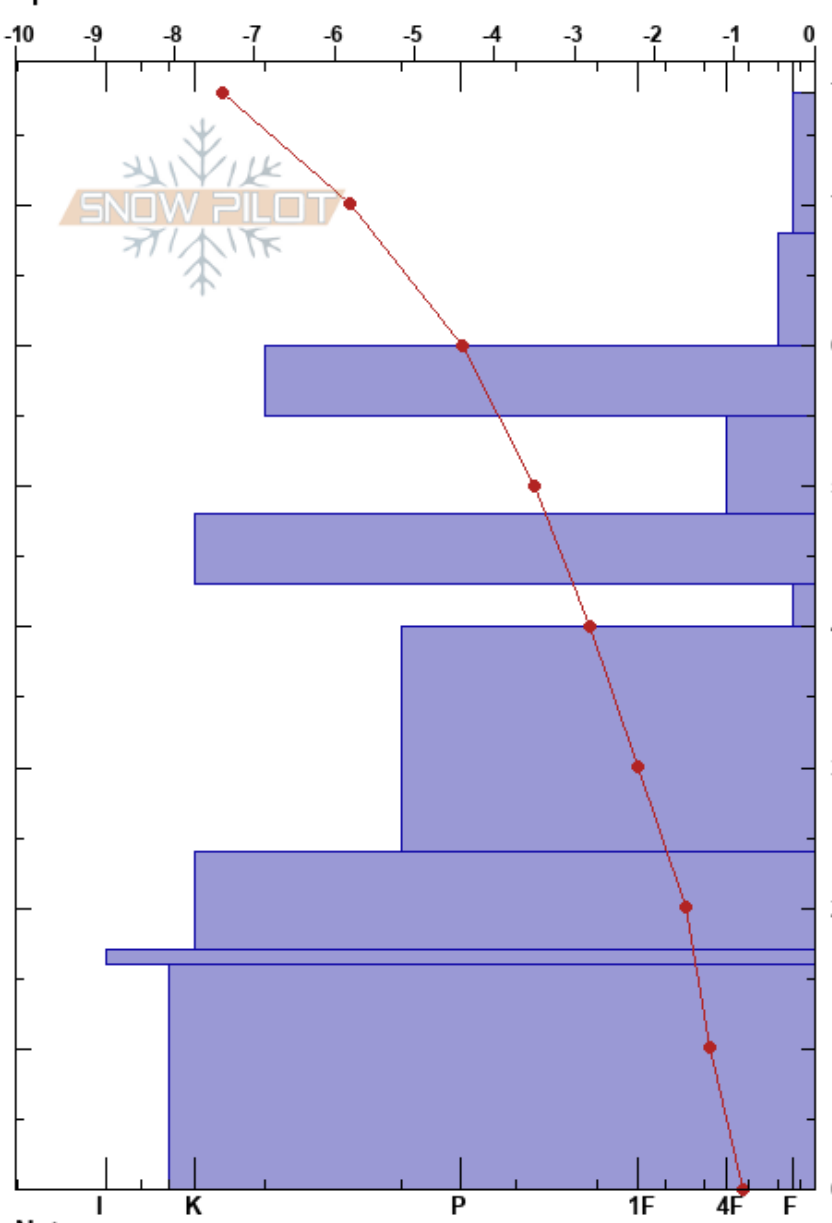

Steinskarfjellet low  
 Kvaløya  
 Norway  
 Elevation: 233 m  
 Aspect: 340°  
 Specifics:

Paul Velsand  
 23/01/2017 - 13:30  
 Co-ord: 33W 639468E 7732280N  
 Slope Angle: 10°  
 Wind Loading: no

Stability: **HS:78**  
 Air Temperature: -4.1°C PF:26 68-60cm:Problematic layer  
 Sky Cover: SCT  
 Precipitation: NO  
 Wind: Calm

Form	Crystal		Moisture	ρ kg/m³	Stability tests & Layer comments
	Size				
*	2		D	30	
• (⋈)	0.3-2		D	200	←ECTN10 @62cm
⊙(□)	2		D	310	
□ (⋈)	0.5		D	220	
⊙(□)	1-2		D	300	
□	1		D		
⊙(□)	1		D		
⊙	1		D	350	
■			D		
⊙(□)	1-2		D	420	