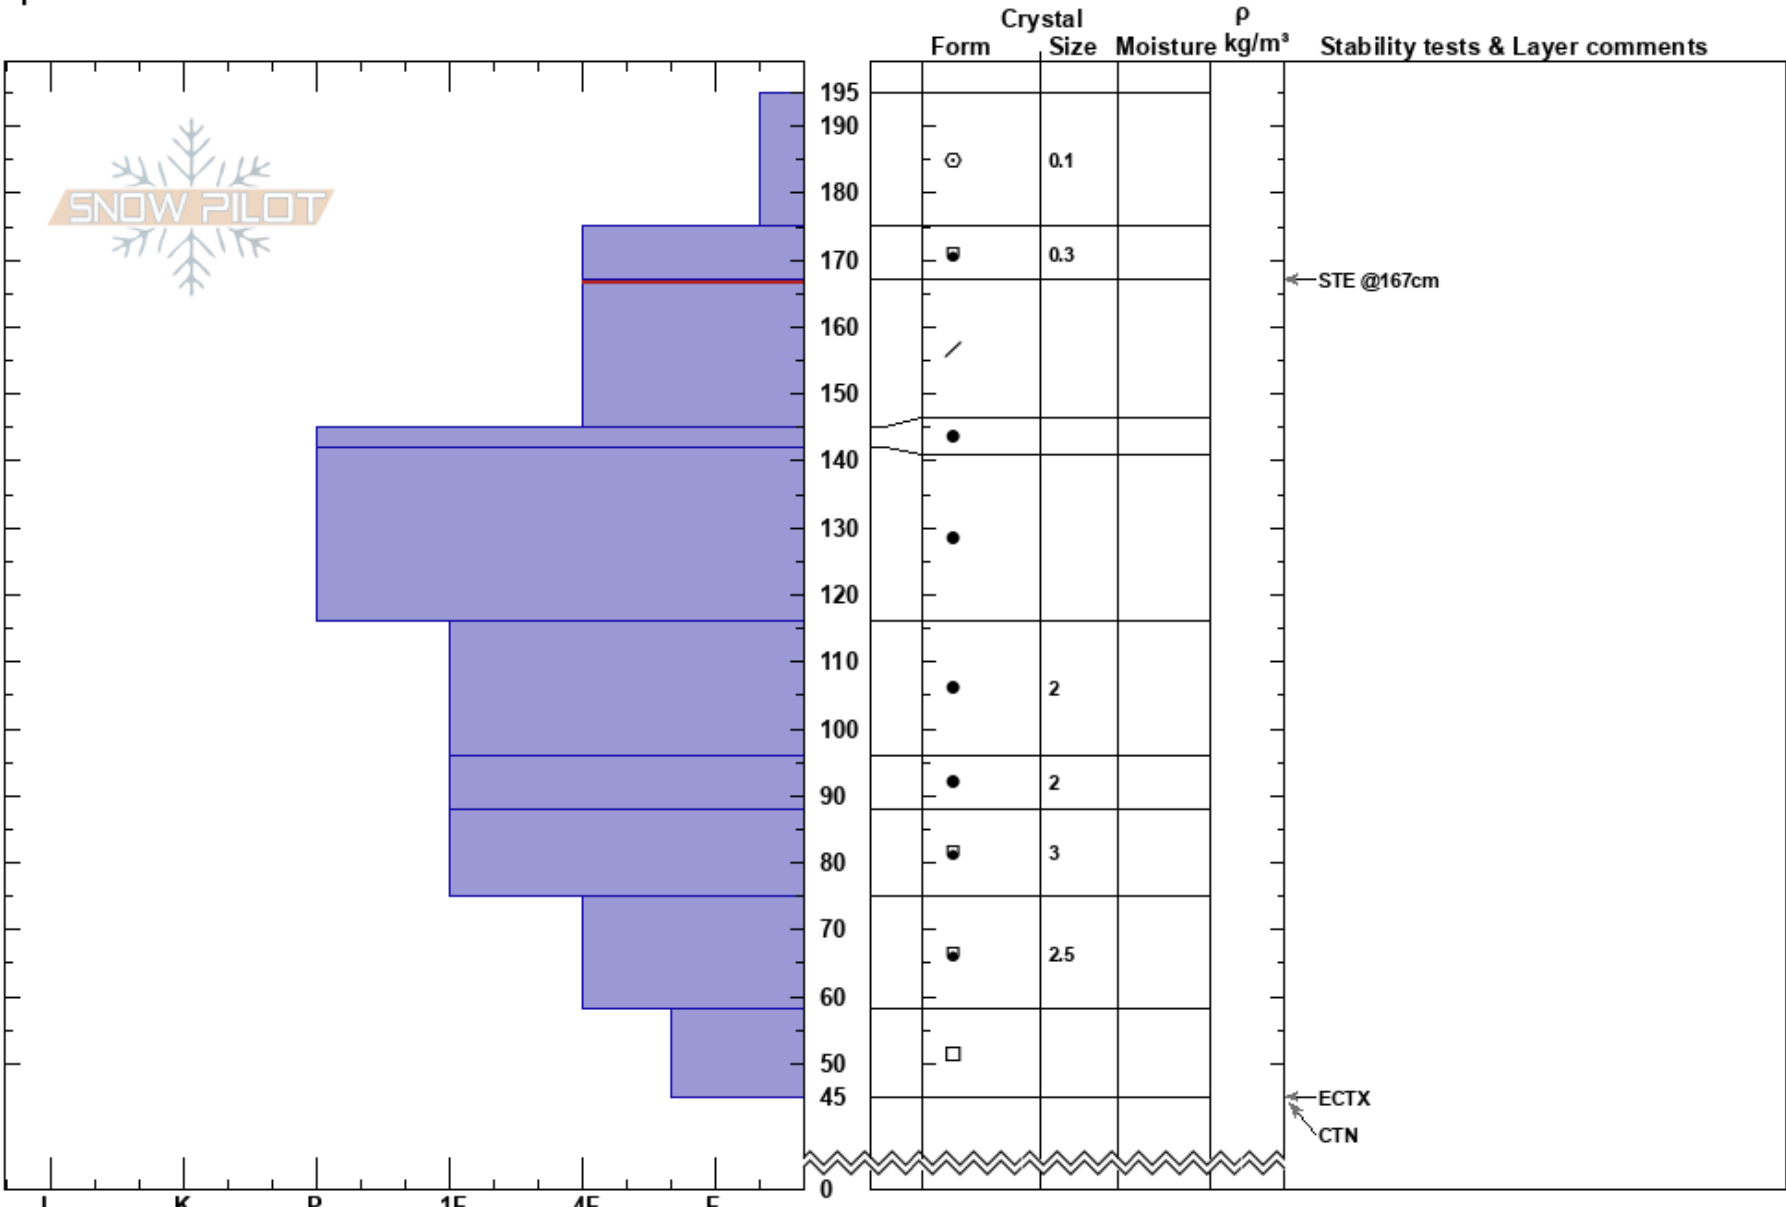

BlackJack Chutes
 San Juan Range
 CO
 Elevation: 3486 m
 Aspect: N
 Specifics:

Carter Spencer
 02/11/2019 - 2:00pm
 Co-ord: 37.89059N, -107.68385W
 Slope Angle: 20°
 Wind Loading: previous

Stability: **HS:195**
 Air Temperature: -10°C
 Sky Cover: OVC
 Precipitation: S1
 Wind: Calm
 Layer Notes: 167-145cm: Problematic layer