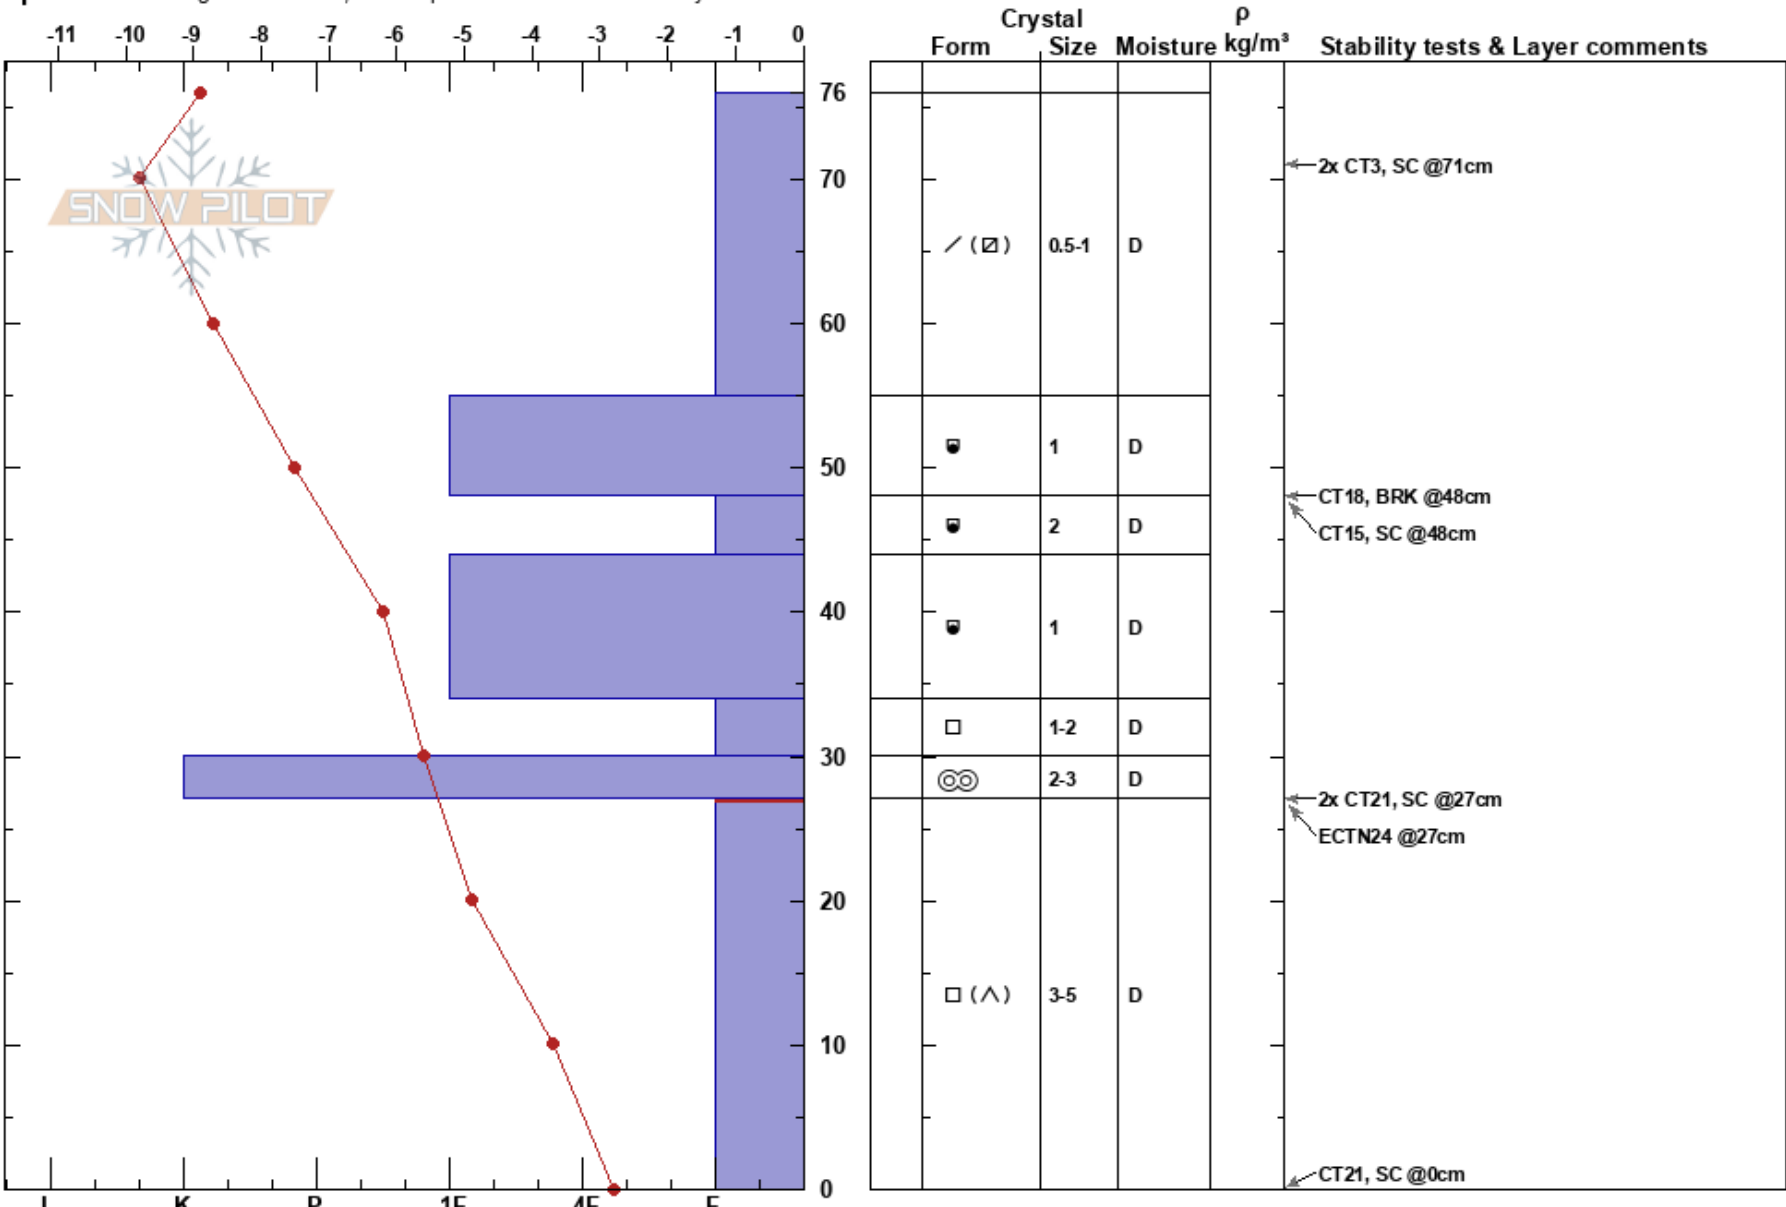

Kellostapuli
 Tuomo Poukkanen
 12/02/2019 - 14:45
 Finland
Elevation: 408 m
Aspect: NE
Specifics: Pit dug in a Ski Area; Pit is representative of backcountry

Stability: Good **HS:**76
Air Temperature: -7.8°C **PF:**76 **Layer Notes:** 27-0cm: Problematic layer
Sky Cover: FEW
Precipitation: NO
Wind: S Light Breeze

Notes: Maa kanervikko. ITL stressitesti 3 ltk/27cm pohjasta/2,3 kg. Vesiarvotesti 1 putki/37 cm/87.